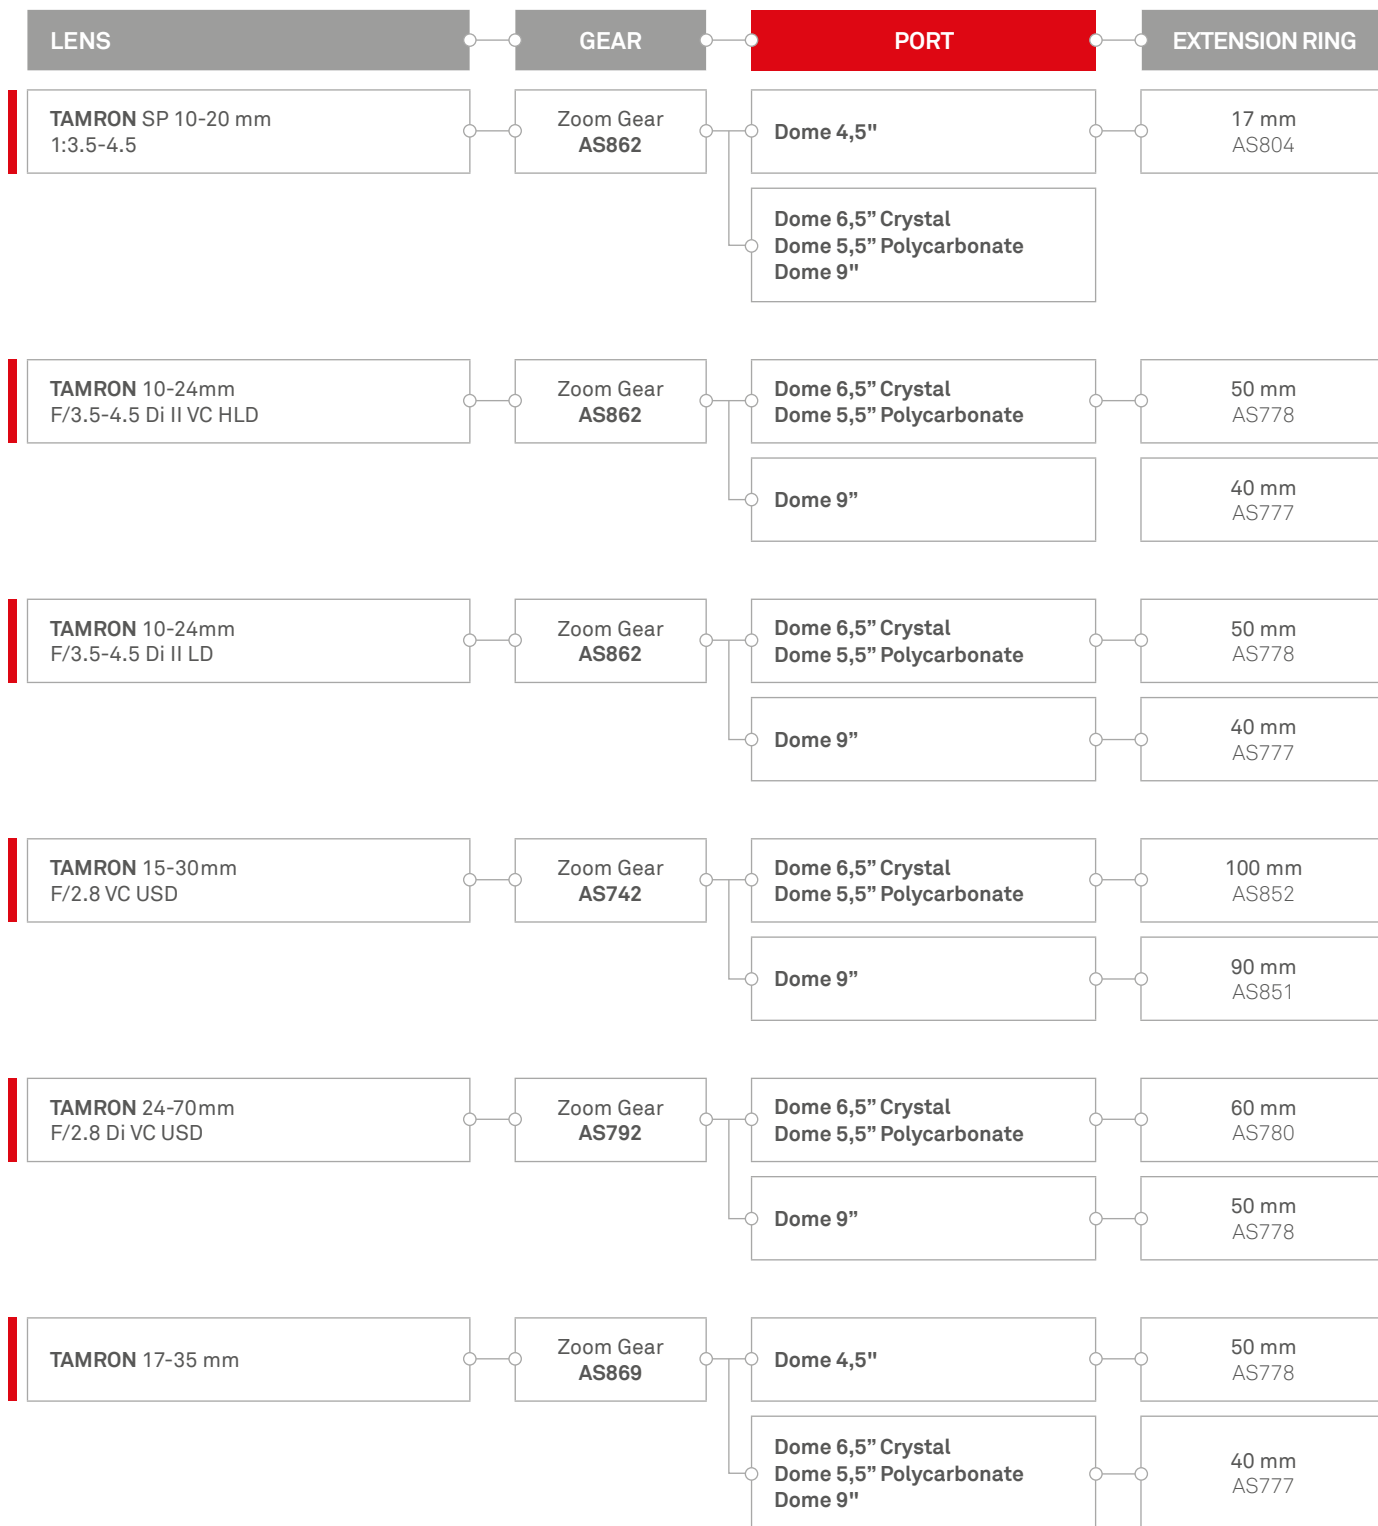

PORT CHART

Dome 4,5" -B120 cod.AS770
Dome 5,5" Polycarbonate -B120 cod.AS801

Dome 6,5" Crystal -B120 cod.AS740
Dome 9" cod.AS795

ISOTECNIC Srl

Via Milano, 177/B | Castelnuovo del Garda | 37014 | Verona | Italia | Partita IVA 04476140233 | Tel. +39 045.6450480

info@isotecnic.it | www.isotecnic.it

Follow us on