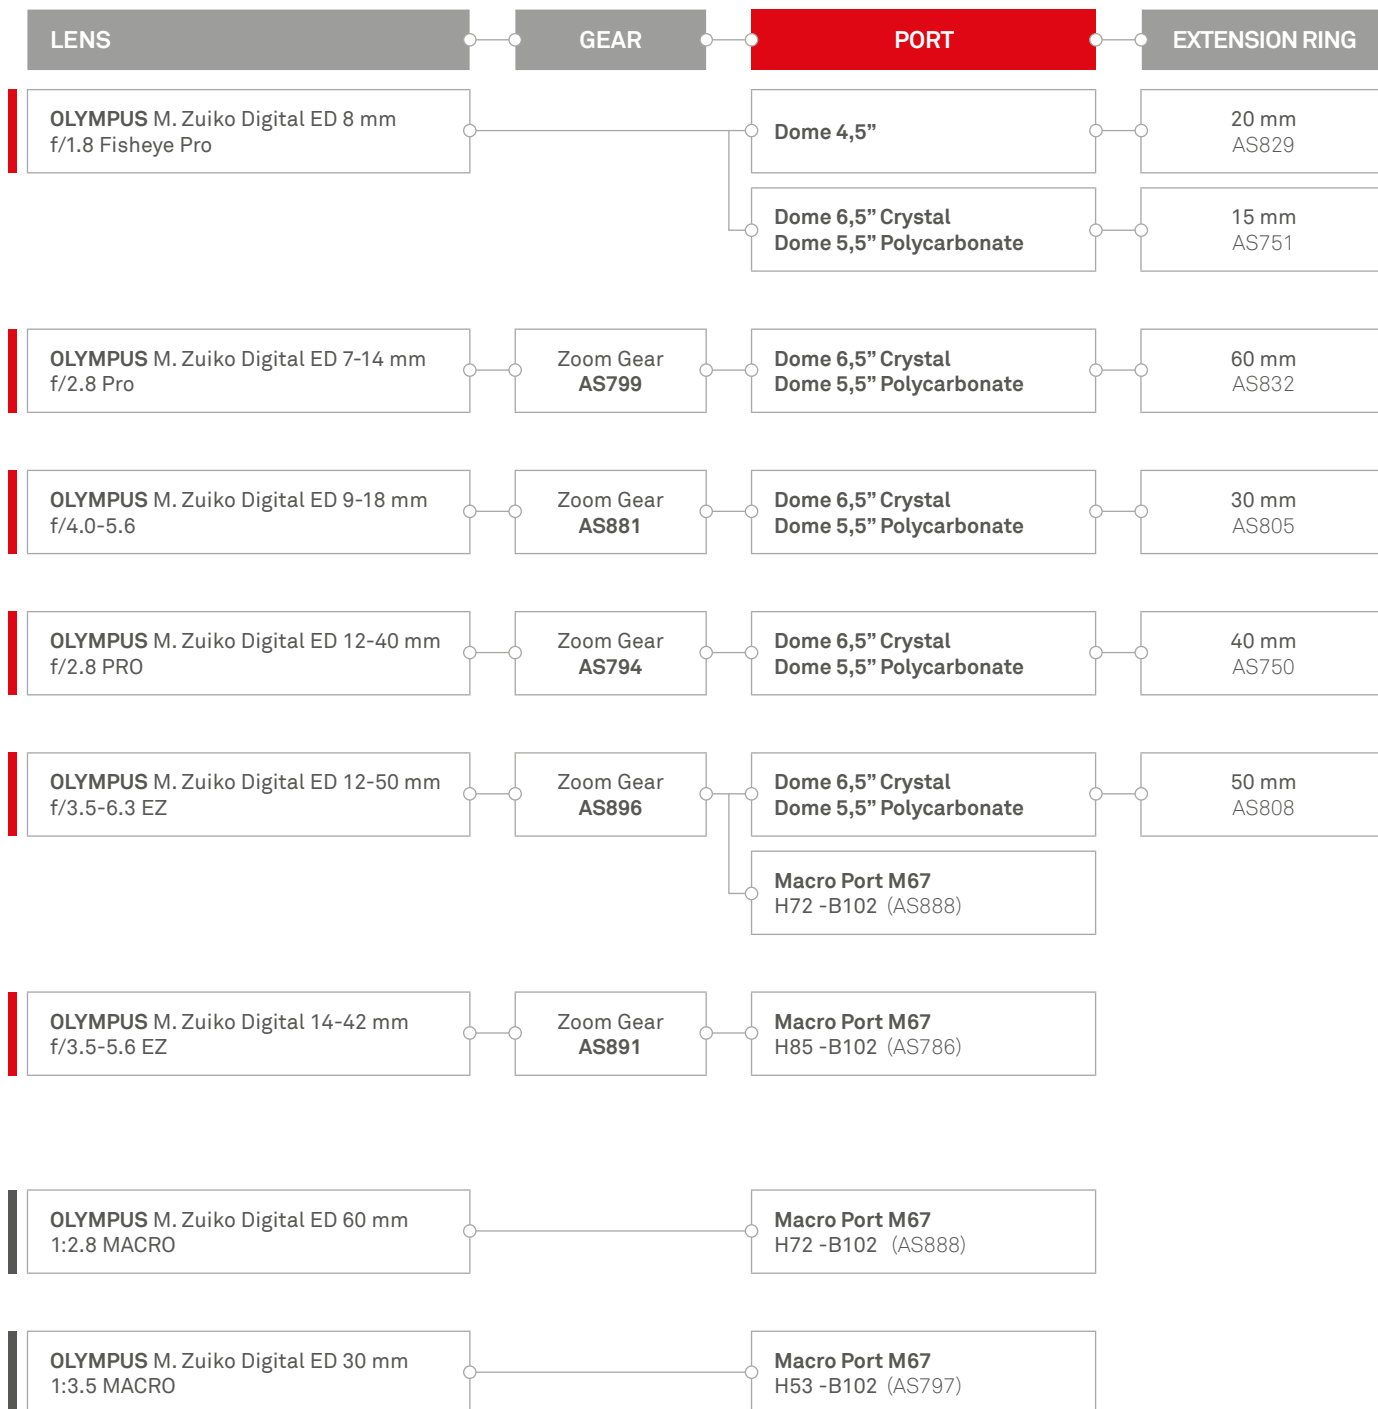

ISOTTA[®]

HOUSINGS and ACCESSORIES
for UNDERWATER PHOTOGRAPHY

PORT CHART

for Panasonic Lumix GH4 and GH5

OLYMPUS[®]

FOCUS ON LIFE

ISOTECNIC Srl

Via Milano, 177/B | Castelnuovo del Garda | 37014 | Verona | Italia | Partita IVA 04476140233 | Tel. +39 045.6450480

info@isotecnic.it | www.isotecnic.it

Follow us on   

PORT CHART

for Panasonic Lumix GH4 e GH5

Dome 4,5" -B102 cod.AS771
Dome 6,5" Crystal -B102 cod.AS743

Dome 5,5" Polycarbonate -B102 cod.AS807

ISOTECNIC Srl