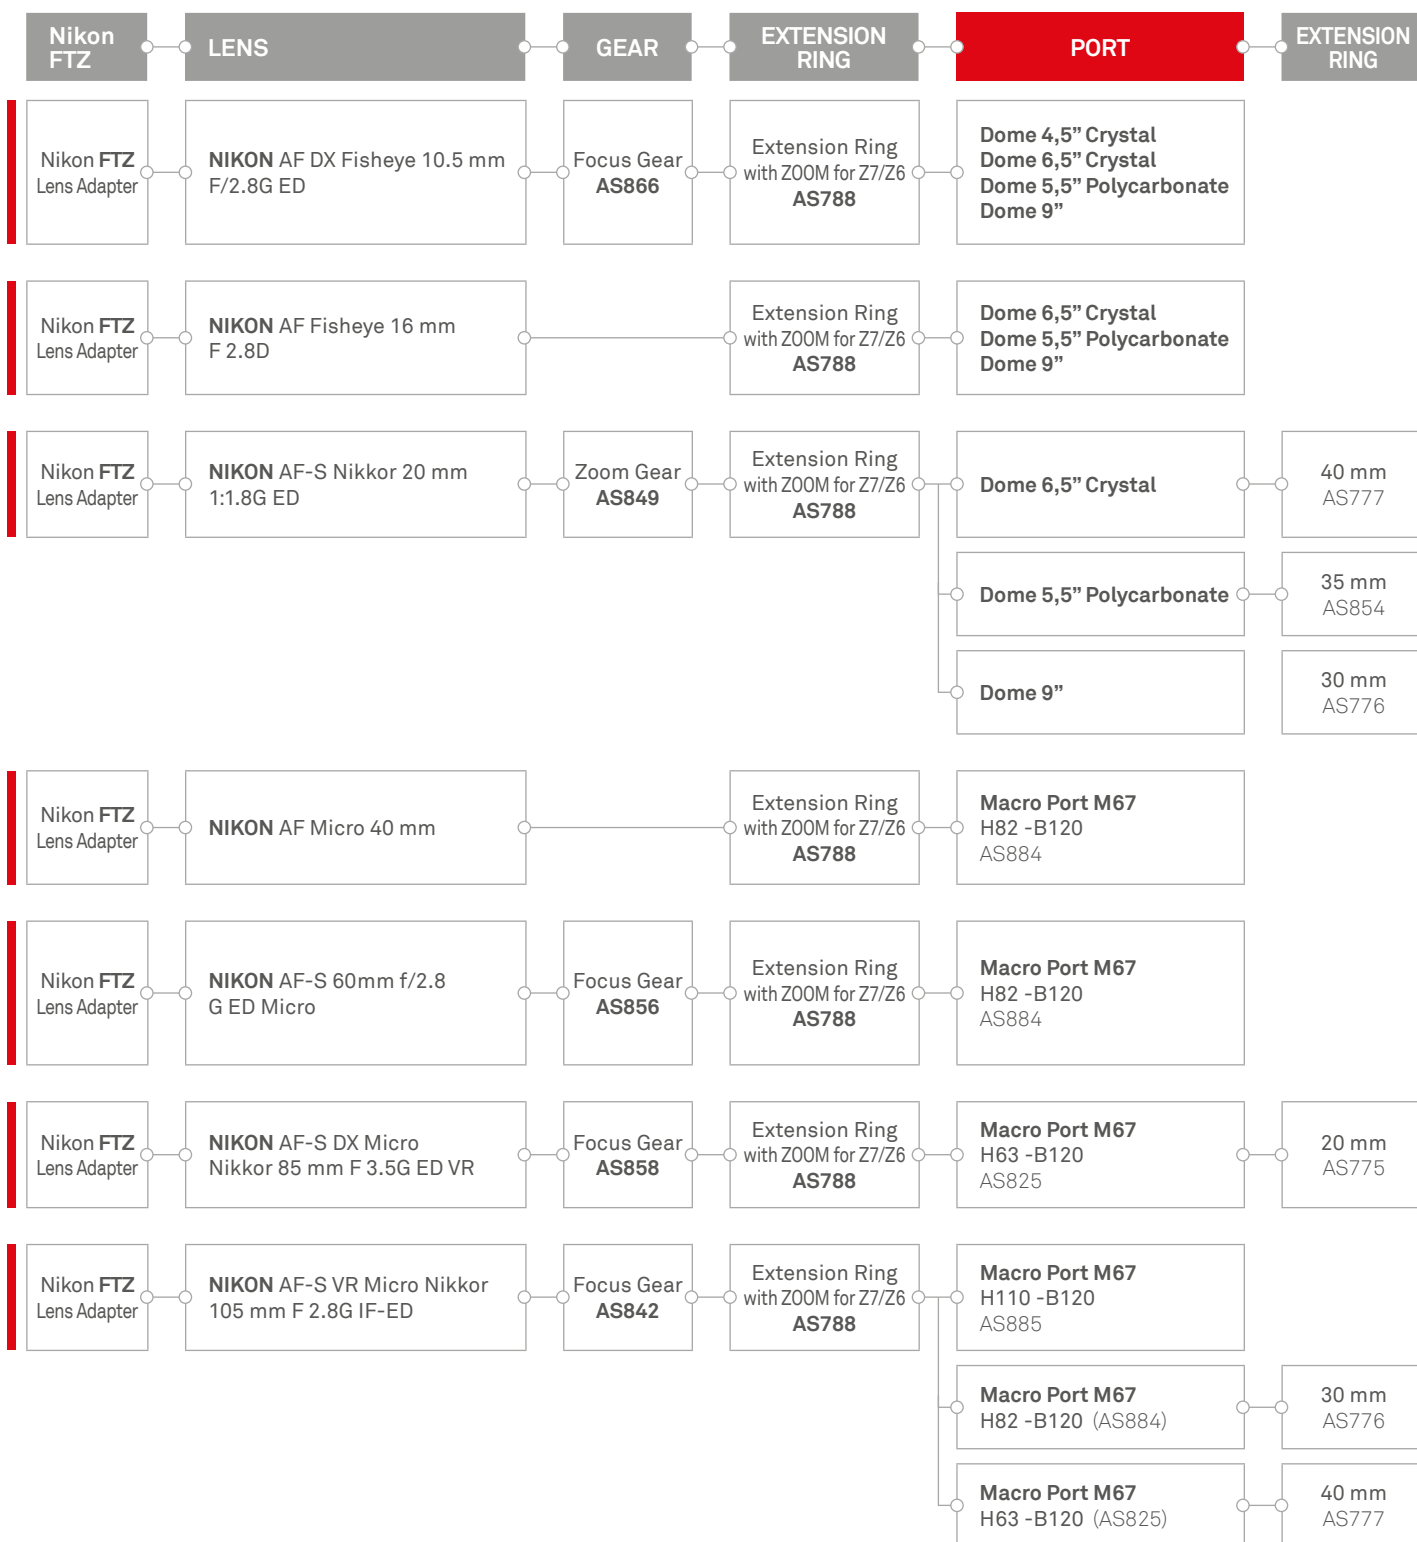

⚠ CAUTION!

(1*) Best set up for this lens.

(2*) Come corner softness in the image at open to medium f/stops with this port set up.

(3*) Evident corner softness with this set up.

(4*) A diopter lens should be attached to the lens in order to keep close focus capabilities behind the dome port underwater.

info@isotecnic.it | www.isotecnic.it

Follow us on   

PORT CHART

Nikon Z 7 & Z 6

⚠ CAUTION!

(1*) Best set up for this lens.

(2*) Come corner softness in the image at open to medium f/stops with this port set up.

(3*) Evident corner softness with this set up.

(4*) A diopter lens should be attached to the lens in order to keep close focus capabilities behind the dome port underwater.

Dome 4,5" -B120 cod. AS770
Dome 6,5" Crystal -B120 cod. AS740