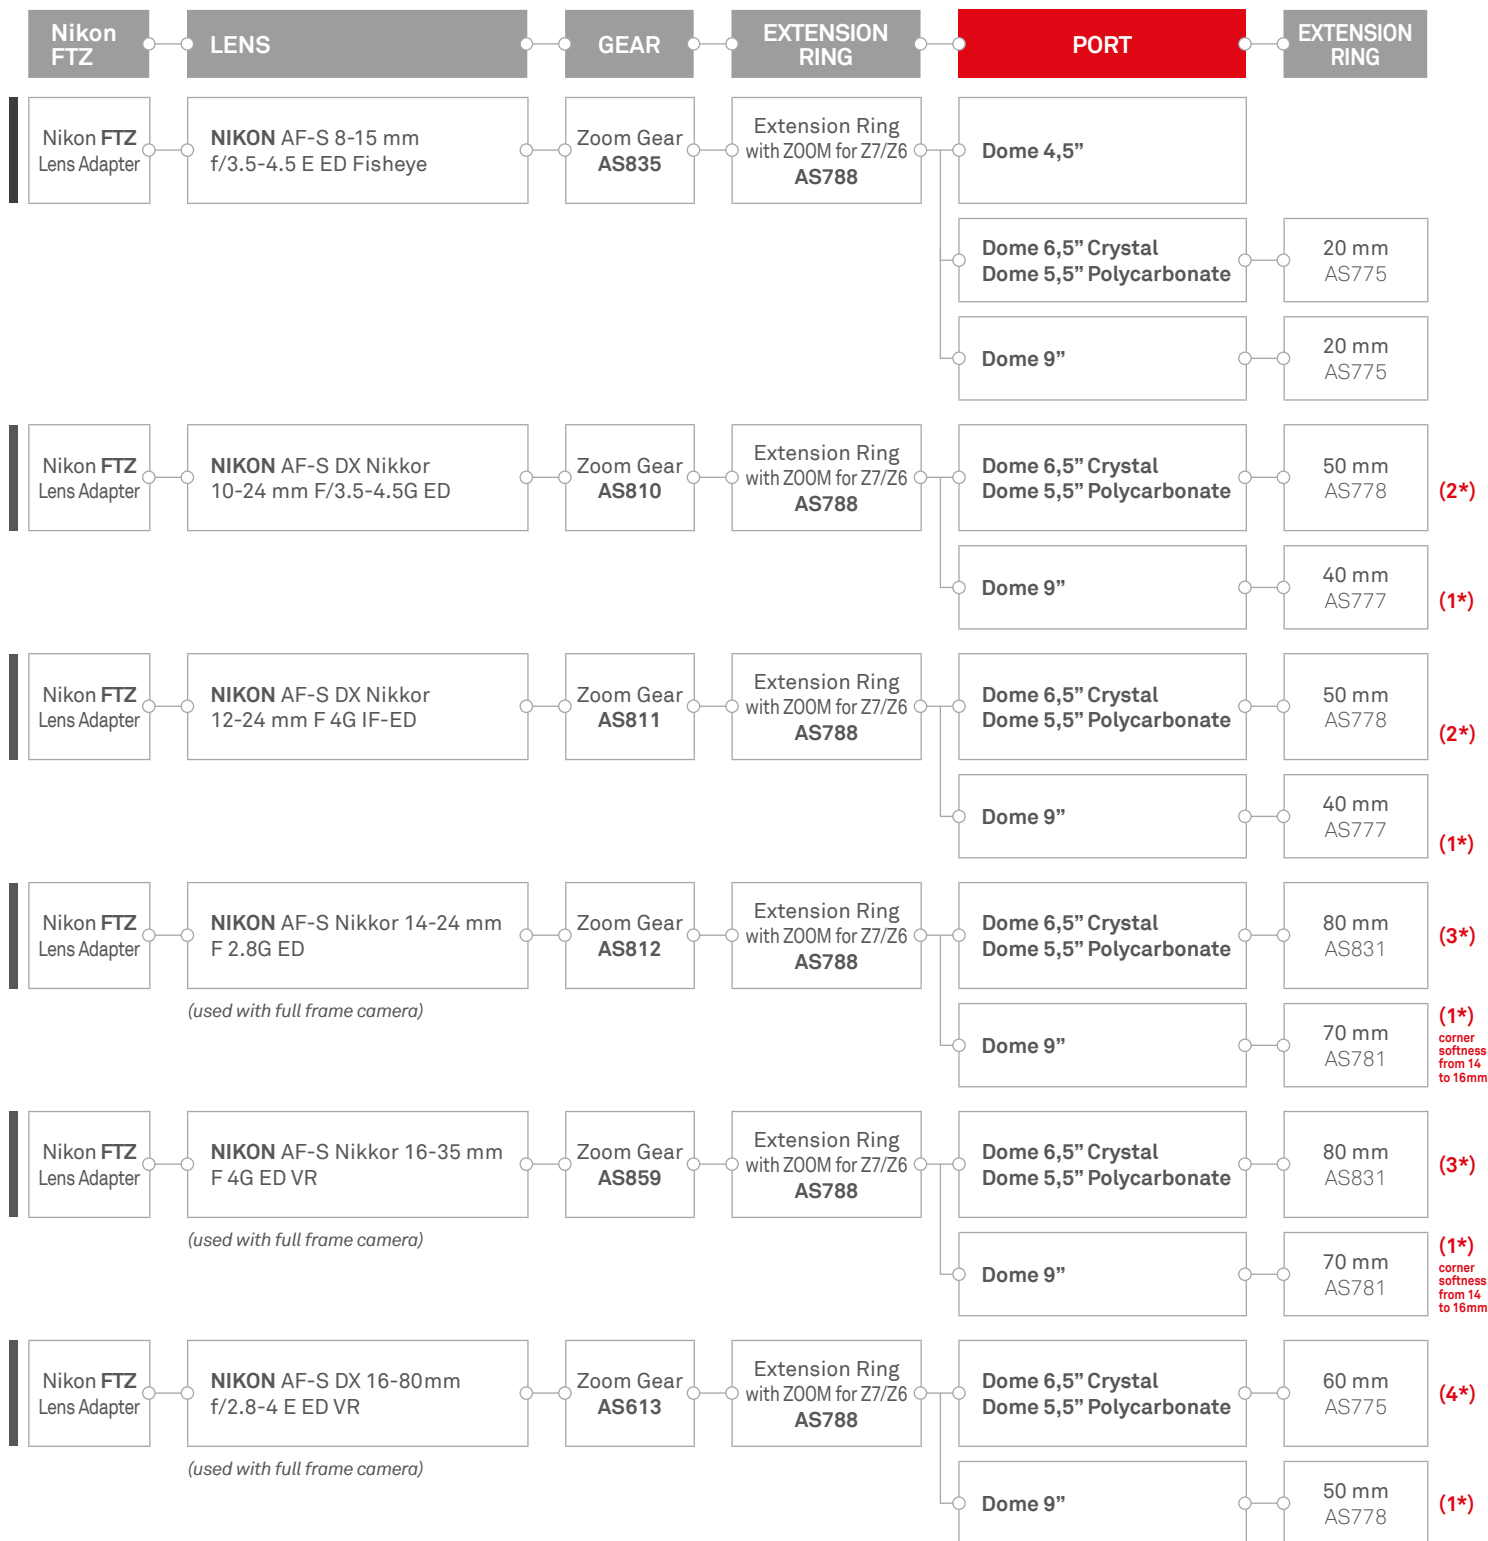

ISOTTA[®]

HOUSINGS and ACCESSORIES
for UNDERWATER PHOTOGRAPHY

PORT CHART **Nikon** Z 7 & Z 6

ISOTECNIC Srl

Via Milano, 177/B | Castelnuovo del Garda | 37014 | Verona | Italia | Partita IVA 04476140233 | Tel. +39 045.6450480

info@isotecnic.it | www.isotecnic.it

Follow us on   

PORT CHART

Nikon Z7 & Z6

⚠ CAUTION!

(1*) Best set up for this lens.

(2*) Come corner softness in the image at open to medium f/stops with this port set up.

(3*) Evident corner softness with this set up.

(4*) A diopter lens should be attached to the lens in order to keep close focus capabilities behind the dome port underwater.

Dome 4,5" -B120 cod.AS770
Dome 6,5" Crystal -B120 cod.AS740