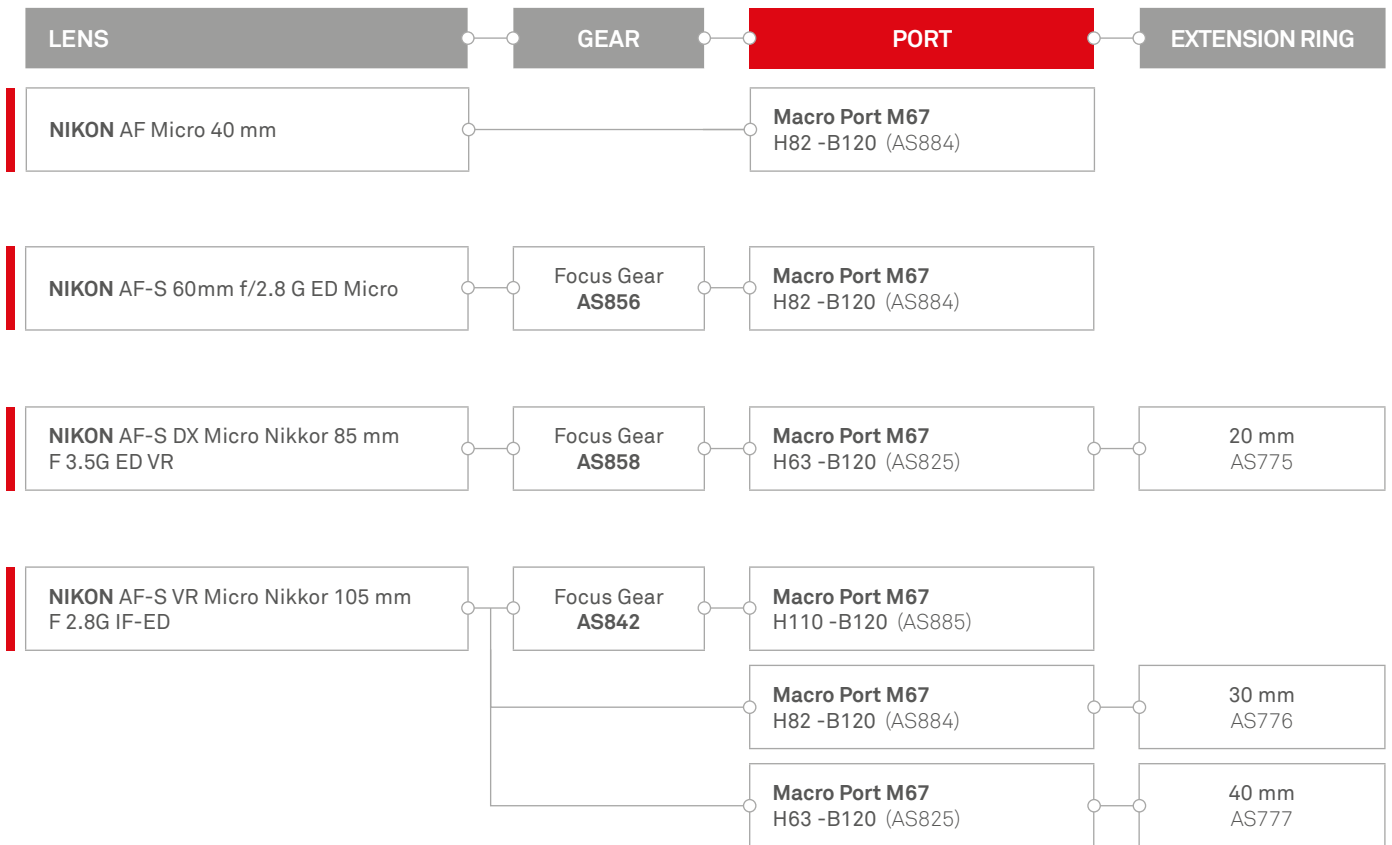

PORT CHART

Nikon

Dome 4,5" -B120 cod. AS770
Dome 6,5" Crystal -B120 cod. AS740

Dome 5,5" Polycarbonate -B120 cod. AS801
Dome 9" -B120 cod. AS795

ISOTECNIC Srl

Via Milano, 177/B | Castelnuovo del Garda | 37014 | Verona | Italia | Partita IVA 04476140233 | Tel. +39 045.6450480

info@isotecnic.it | www.isotecnic.it

Follow us on