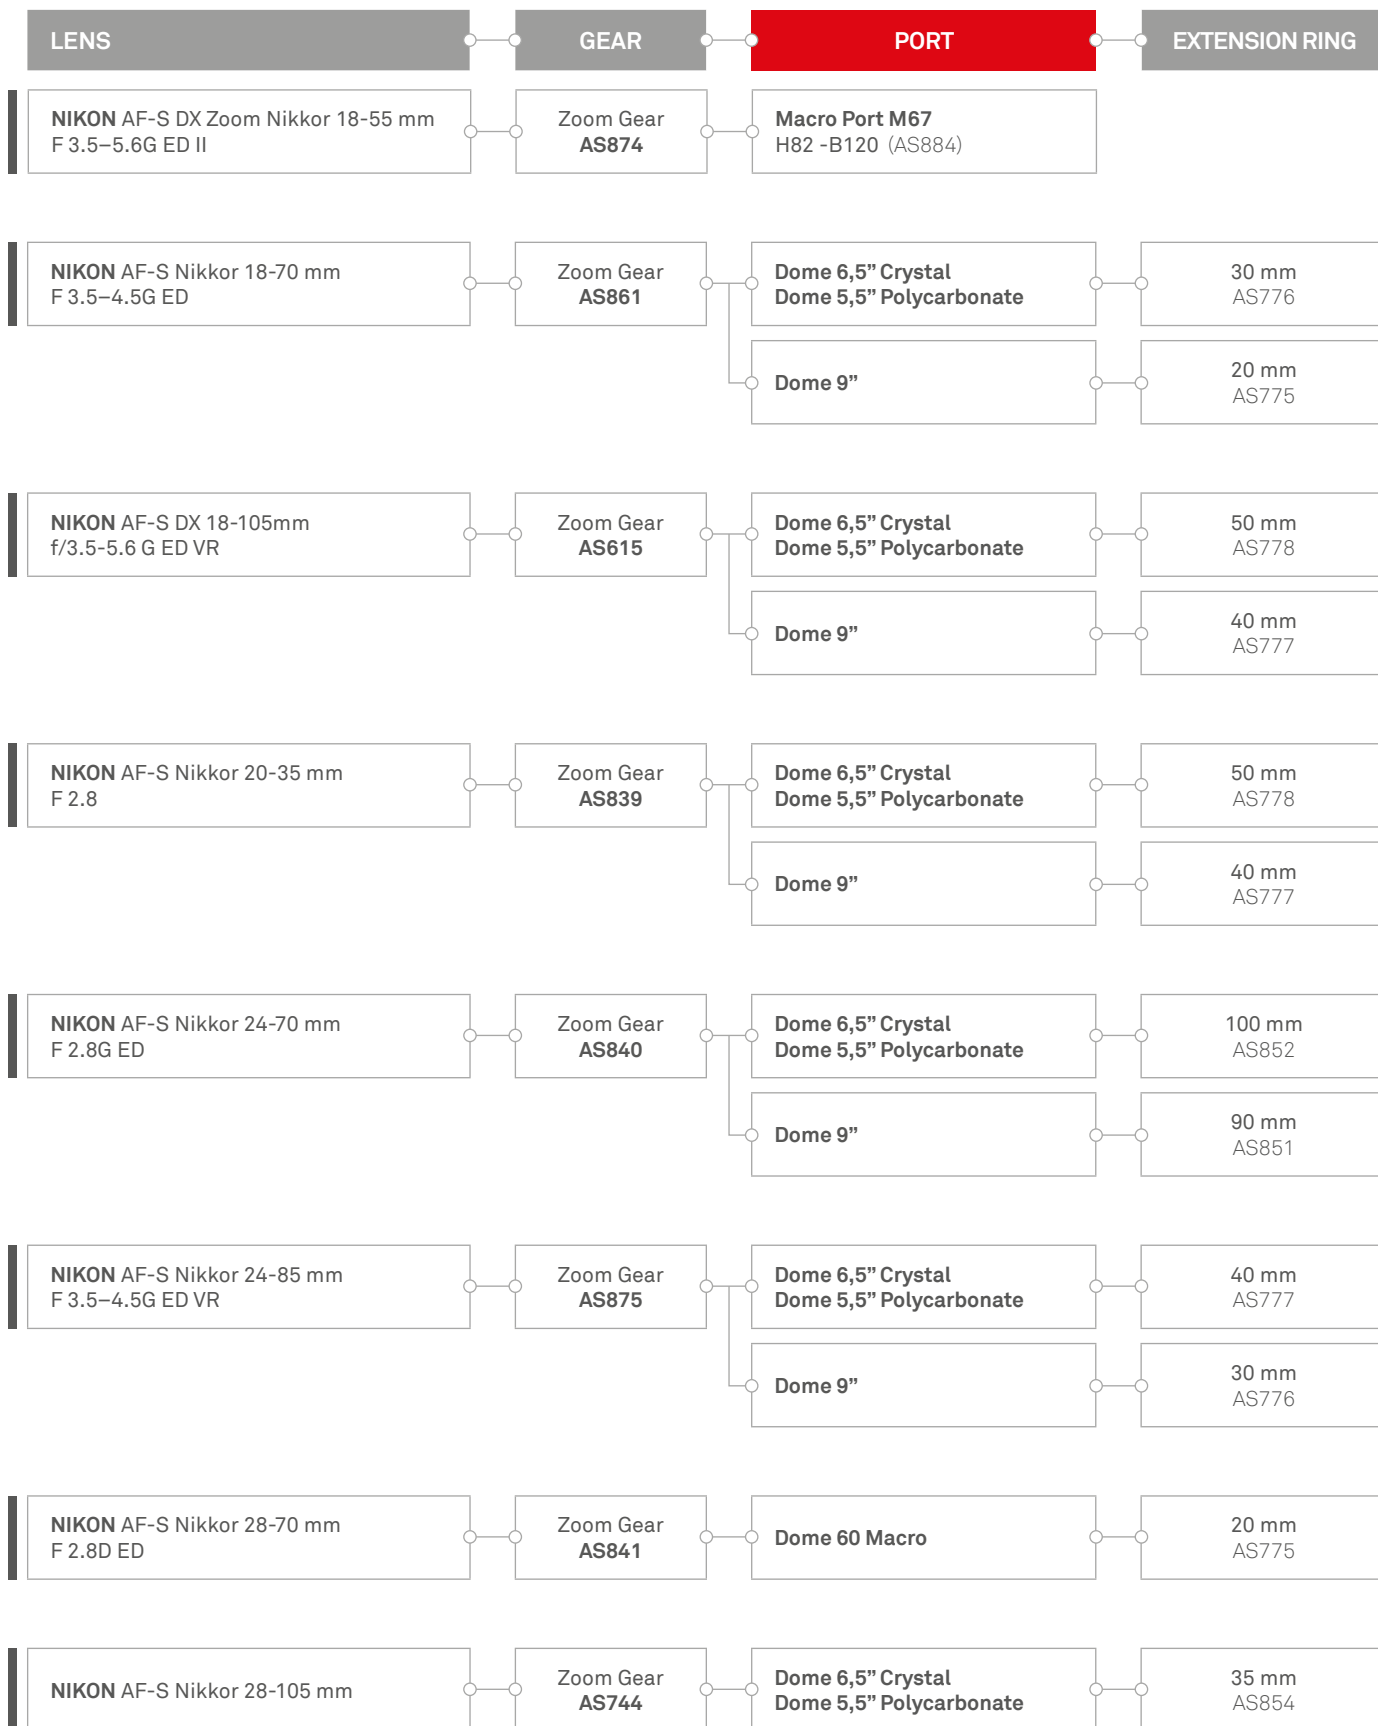

PORT CHART

Nikon

Dome 4,5" -B120 cod. AS770
Dome 6,5" Crystal -B120 cod. AS740

Dome 5,5" Polycarbonate -B120 cod. AS801
Dome 9" -B120 cod. AS795

ISOTECNIC Srl

Via Milano, 177/B | Castelnuovo del Garda | 37014 | Verona | Italia | Partita IVA 04476140233 | Tel. +39 045.6450480

info@isotecnic.it | www.isotecnic.it

Follow us on