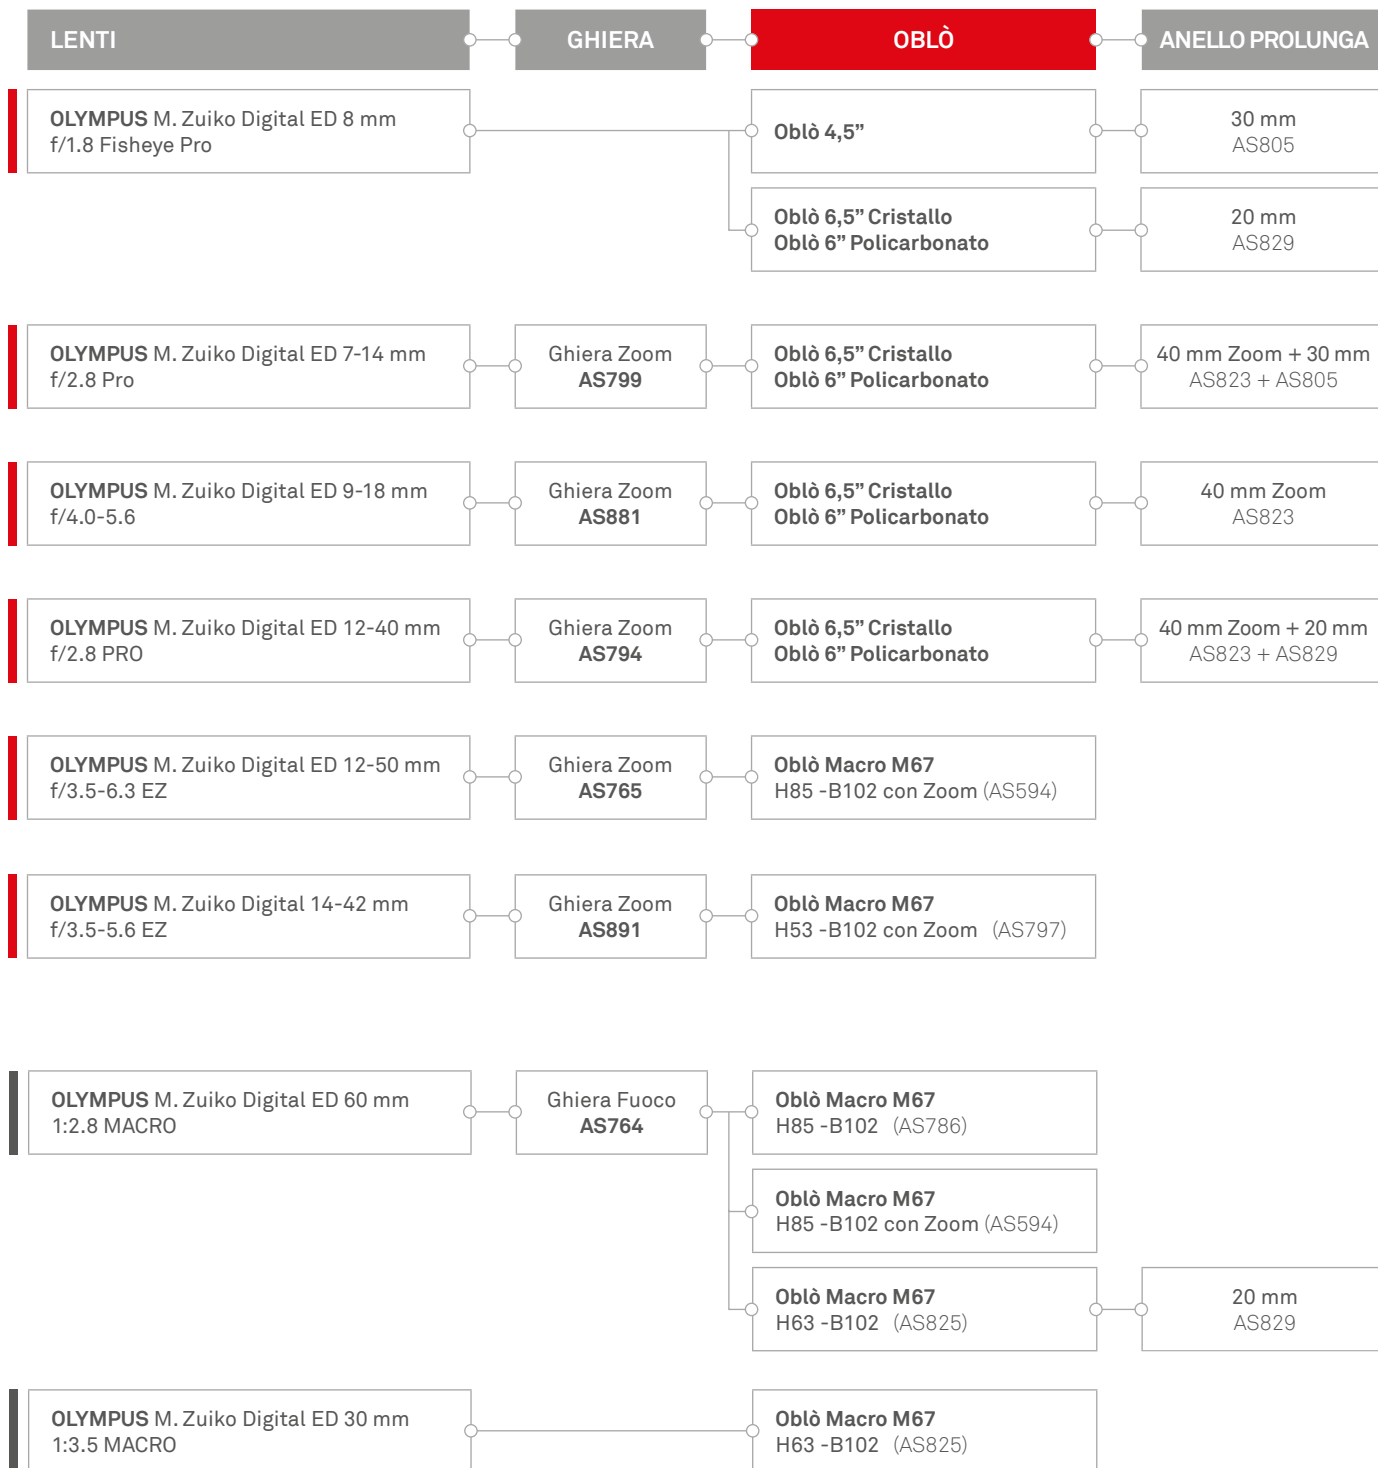

Combinazione OBLÒ per Obiettivi per Olympus EM5 Mark II e Olympus EM5 Mark III

Oblò 4,5" -B102 cod. AS771
Oblò 6,5" Cristallo -B102 cod. AS743

Oblò 6" Policarbonato -B102 cod. AS807

ISOTECNIC Srl

Via Milano, 177/B | Castelnuovo del Garda | 37014 | Verona | Italia | Partita IVA 04476140233 | Tel. +39 045.6450480

info@isotecnic.it | www.isotecnic.it

Follow us on