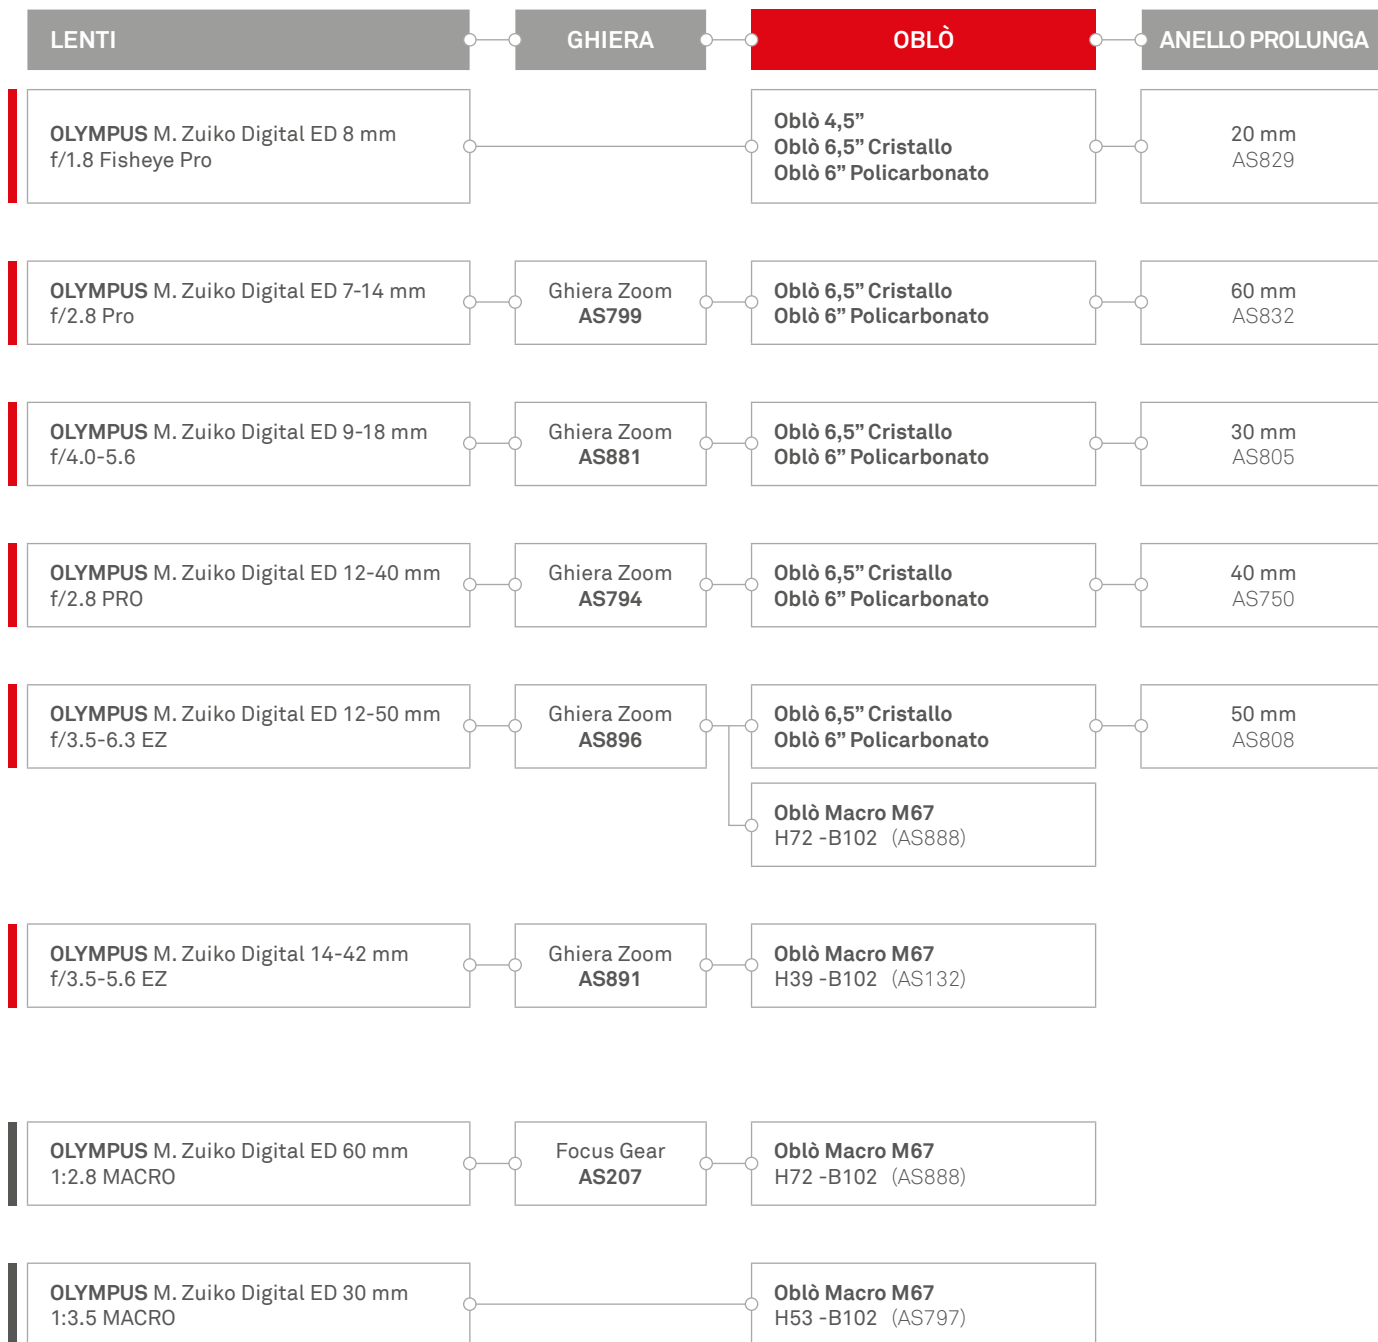

Combinazione OBLÒ per Obiettivi per Olympus EM1 Mark II

Oblò 4,5" -B102 cod. AS771
Oblò 6,5" Cristallo -B102 cod. AS743

Oblò 6" Policarbonato -B102 cod. AS807

ISOTECNIC Srl

Via Milano, 177/B | Castelnuovo del Garda | 37014 | Verona | Italia | Partita IVA 04476140233 | Tel. +39 045.6450480

info@isotecnic.it | www.isotecnic.it

Follow us on