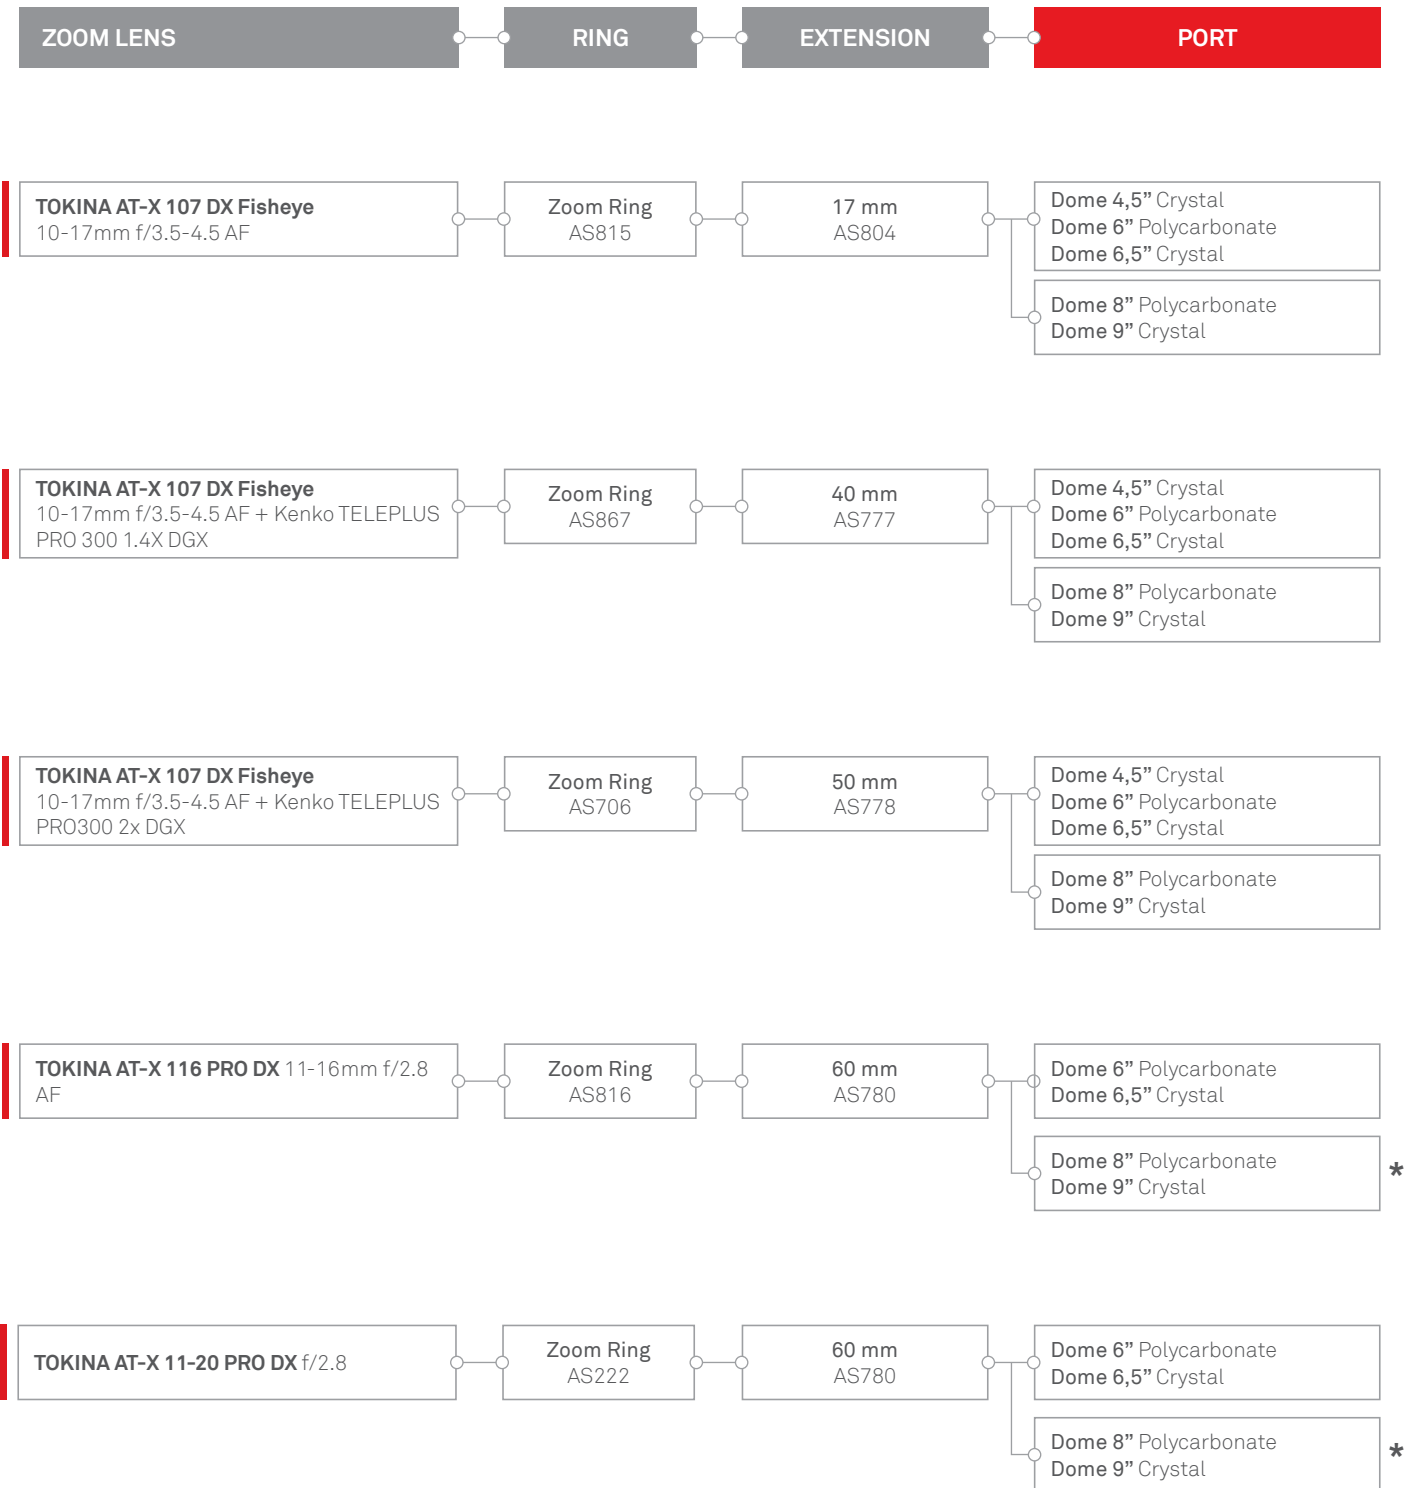

Port systems for Tokina® for DSLR Nikon

* Optimal configuration.

Dome 4,5" Cristal -B120 cod. AS770

Dome 6" Polycarbonate -B120 cod. AS801
Dome 6,5" Cristal -B120 cod. AS740

Dome 8" Polycarbonate -B120 cod. AS762
Dome 9" Cristal -B120 cod. AS795

ISOTECNIC Srl

Via Milano, 177/B | Castelnuovo del Garda | 37014 | Verona | Italia | Partita IVA 04476140233 | Tel. +39 045.6450480

info@isotecnic.it | www.isotecnic.it

Follow us on [f](#) [i](#) [v](#)