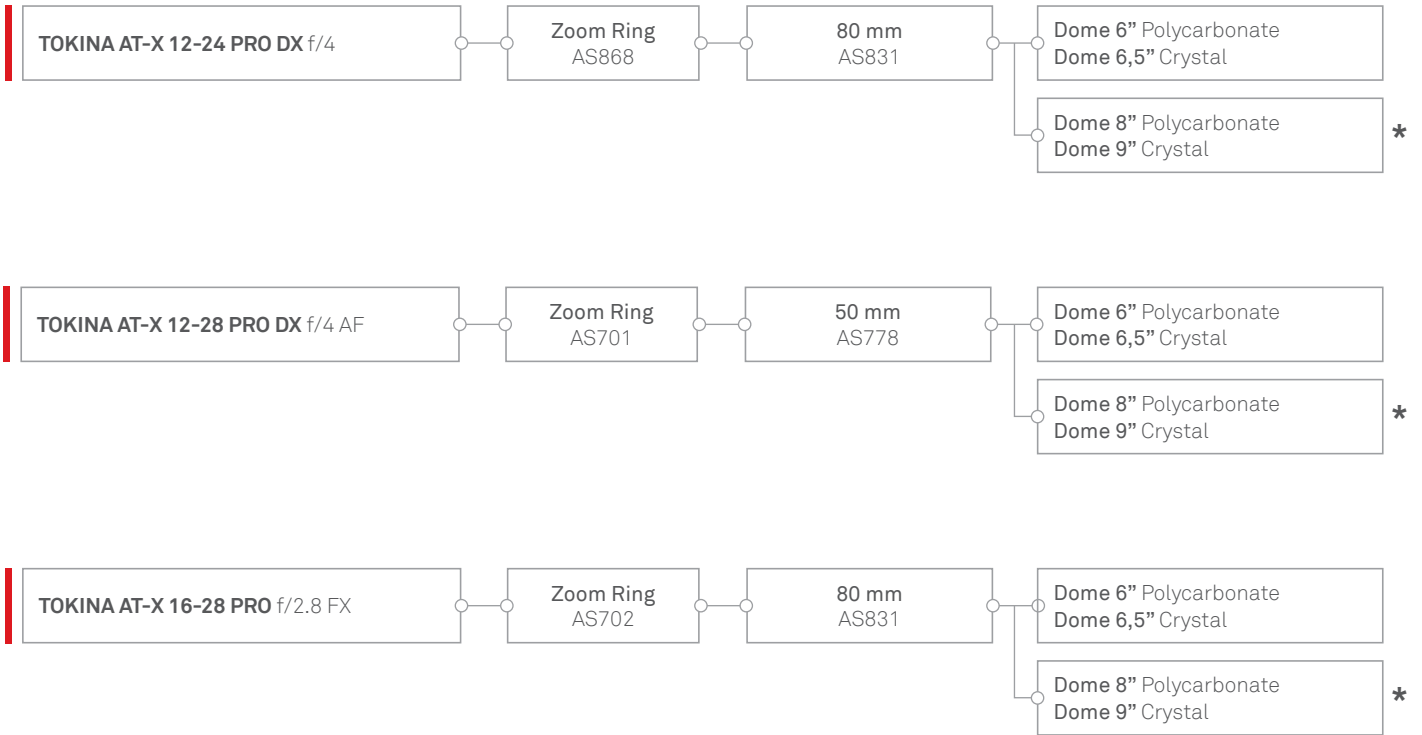

* Optimal configuration.

Dome 4,5" Cristal -B120 cod. AS770

Dome 6" Polycarbonate -B120 cod. AS801
Dome 6,5" Cristal -B120 cod. AS740

Dome 8" Polycarbonate -B120 cod. AS762
Dome 9" Cristal -B120 cod. AS795