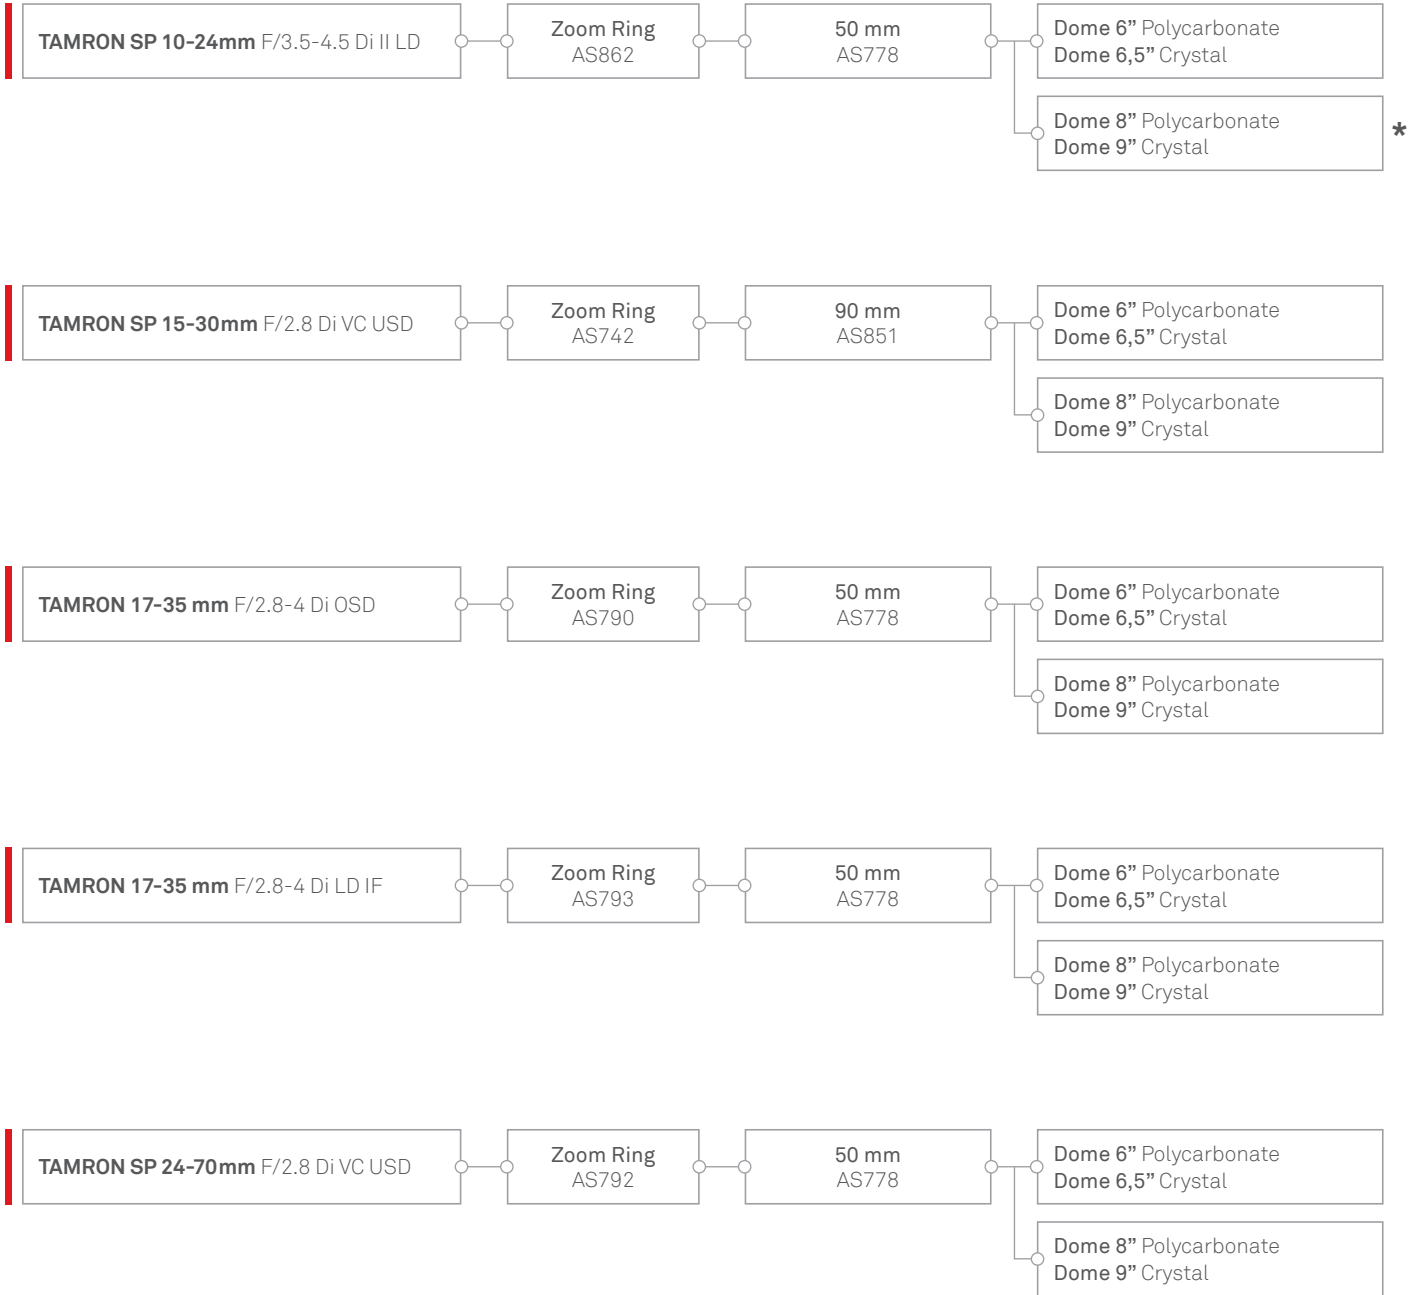

Port systems for **TAMRON** lenses for DSLR **Nikon**

* Optimal configuration.

Dome 4,5" Cristal -B120 cod. AS770

Dome 6" Polycarbonate -B120 cod. AS801
Dome 6,5" Cristal -B120 cod. AS740

Dome 8" Polycarbonate -B120 cod. AS762
Dome 9" Cristal -B120 cod. AS795