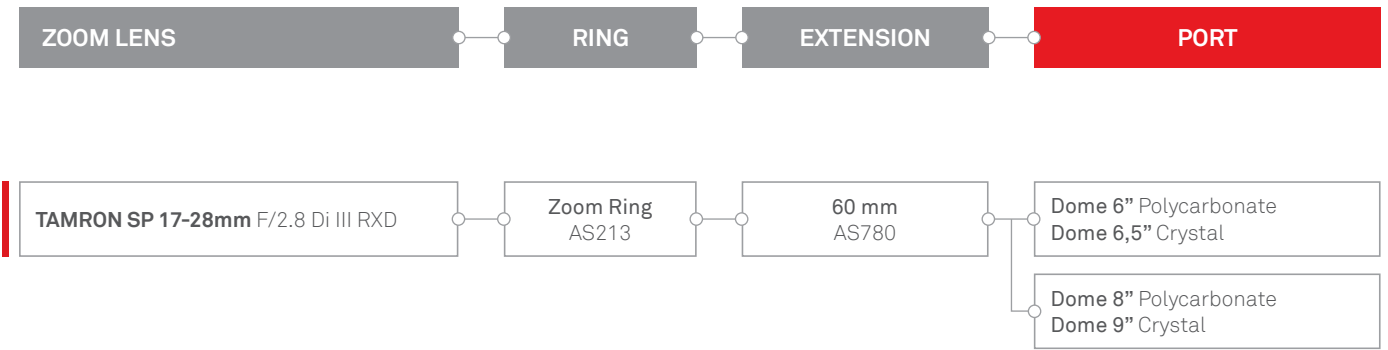

Port systems for **TAMRON** lenses for mirrorless **SONY**

Dome 4,5" Cristal -B120 cod. AS770

Dome 6" Polycarbonate -B120 cod. AS801
Dome 6,5" Cristal -B120 cod. AS740

Dome 8" Polycarbonate -B120 cod. AS762
Dome 9" Cristal -B120 cod. AS795