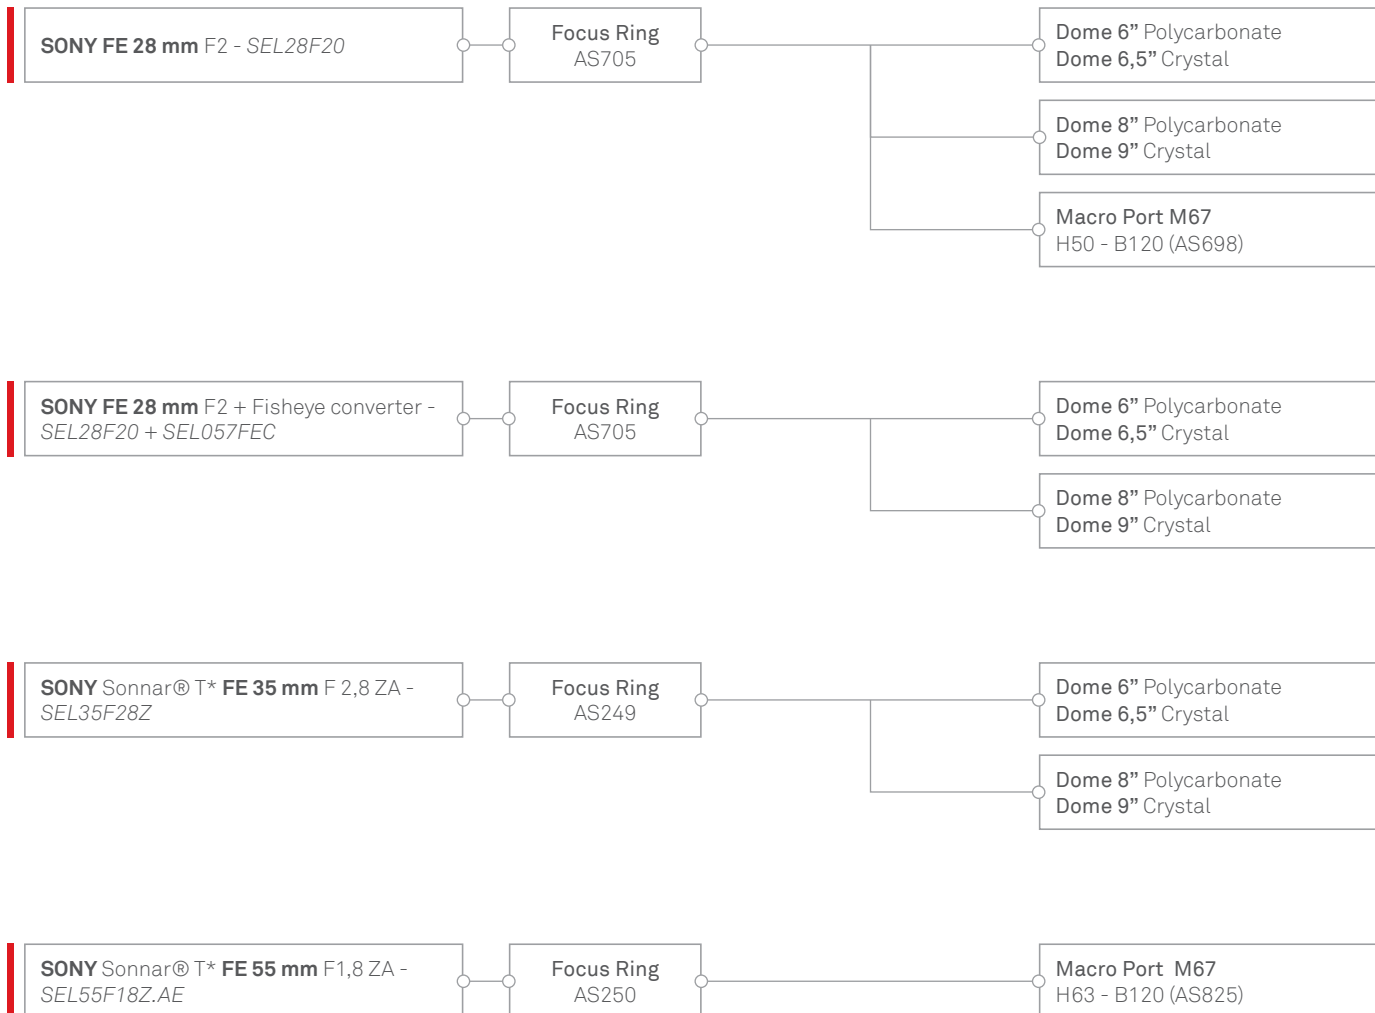

Port systems for **SONY** for MIRRORLESS

* Optimal configuration.

Dome 4,5" Cristal -B120 cod. AS770

Dome 6" Polycarbonate -B120 cod. AS801
Dome 6,5" Cristal -B120 cod. AS740

Dome 8" Polycarbonate -B120 cod. AS762
Dome 9" Cristal -B120 cod. AS795

ISOTECNIC Srl

Via Milano, 177/B | Castelnuovo del Garda | 37014 | Verona | Italia | Partita IVA 04476140233 | Tel. +39 045.6450480

info@isotecnic.it | www.isotecnic.it

Follow us on