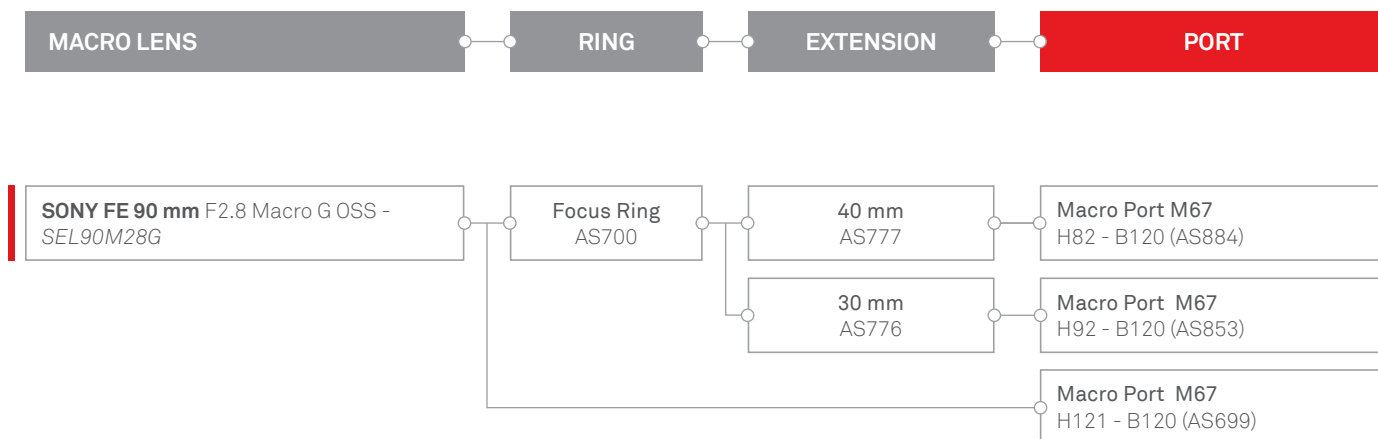

Port systems for **SONY** for MIRRORLESS

* Optimal configuration.

Dome 4,5" Cristal -B120 cod. AS770

Dome 6" Polycarbonate -B120 cod. AS801

Dome 8" Polycarbonate -B120 cod. AS762

Dome 6,5" Cristal -B120 cod. AS740

Dome 9" Cristal -B120 cod. AS795

ISOTECNIC Srl

Via Milano, 177/B | Castelnuovo del Garda | 37014 | Verona | Italia | Partita IVA 04476140233 | Tel. +39 045.6450480

info@isotecnic.it | www.isotecnic.it

Follow us on