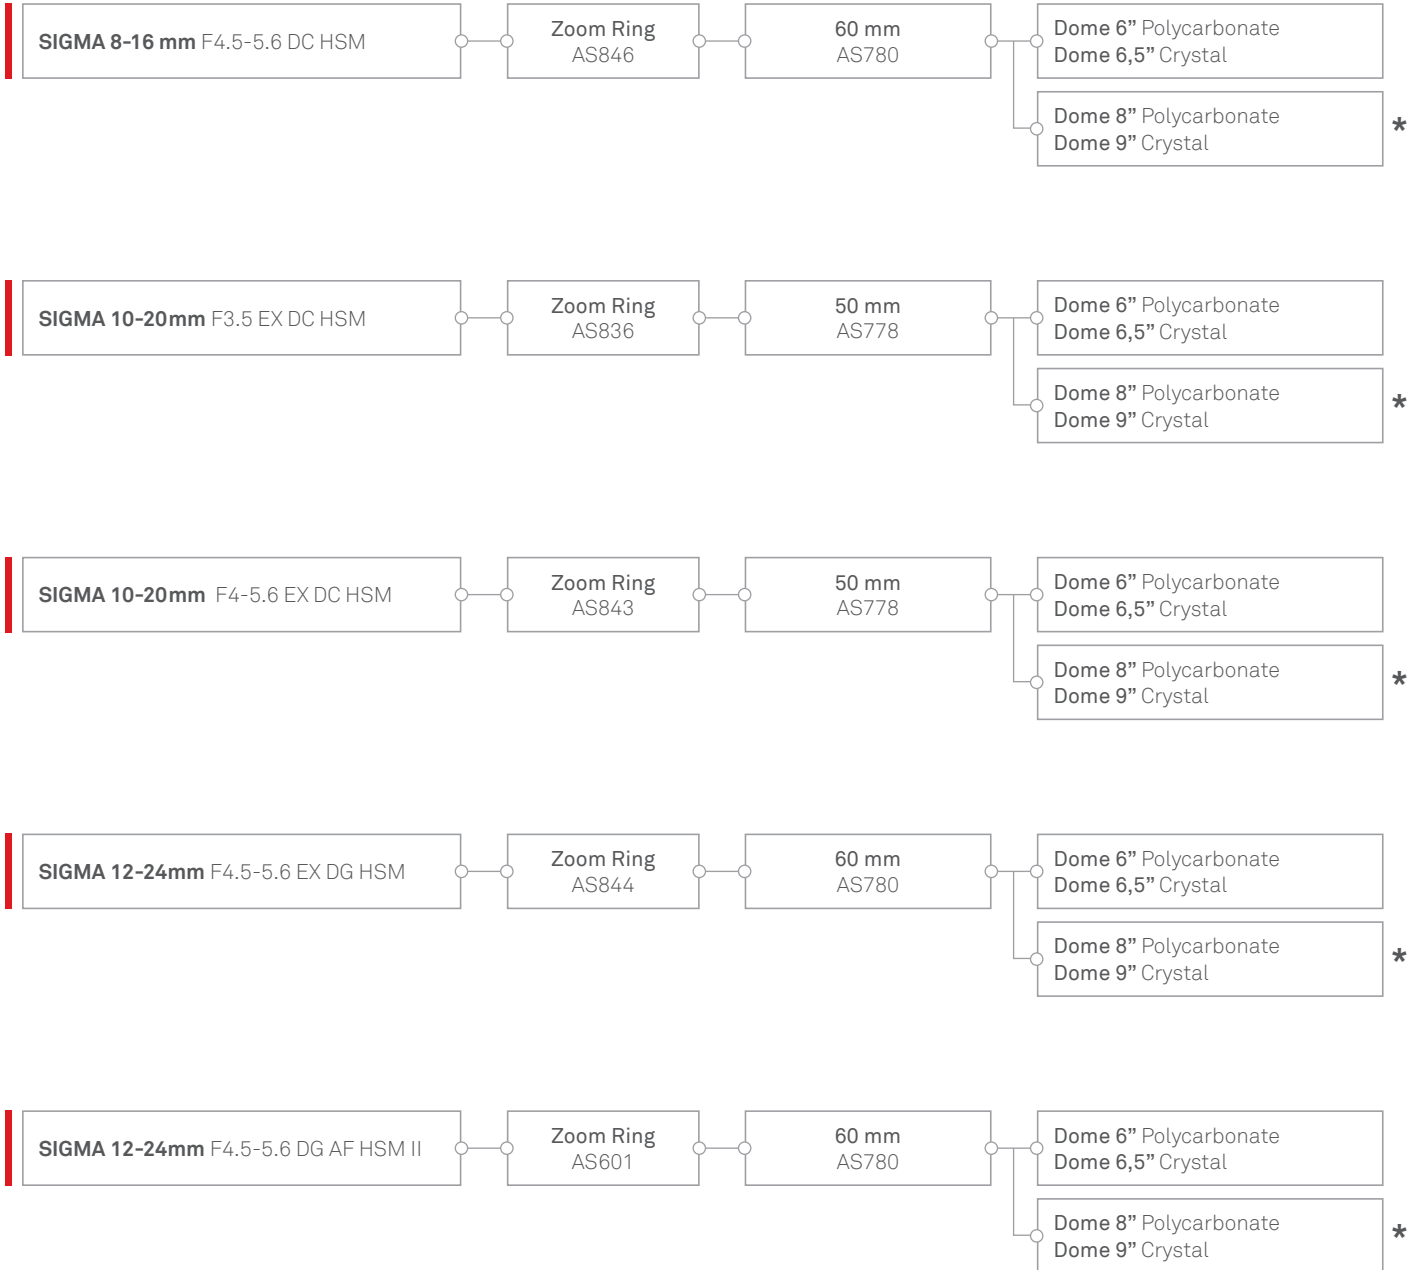

Port systems for SIGMA for DSLR *Nikon*

* Optimal configuration.

Dome 4,5" Cristal -B120 cod. AS770

Dome 6" Polycarbonate -B120 cod. AS801
Dome 6,5" Cristal -B120 cod. AS740

Dome 8" Polycarbonate -B120 cod. AS762
Dome 9" Cristal -B120 cod. AS795

ISOTECNIC Srl

Via Milano, 177/B | Castelnuovo del Garda | 37014 | Verona | Italia | Partita IVA 04476140233 | Tel. +39 045.6450480

info@isotecnic.it | www.isotecnic.it

Follow us on