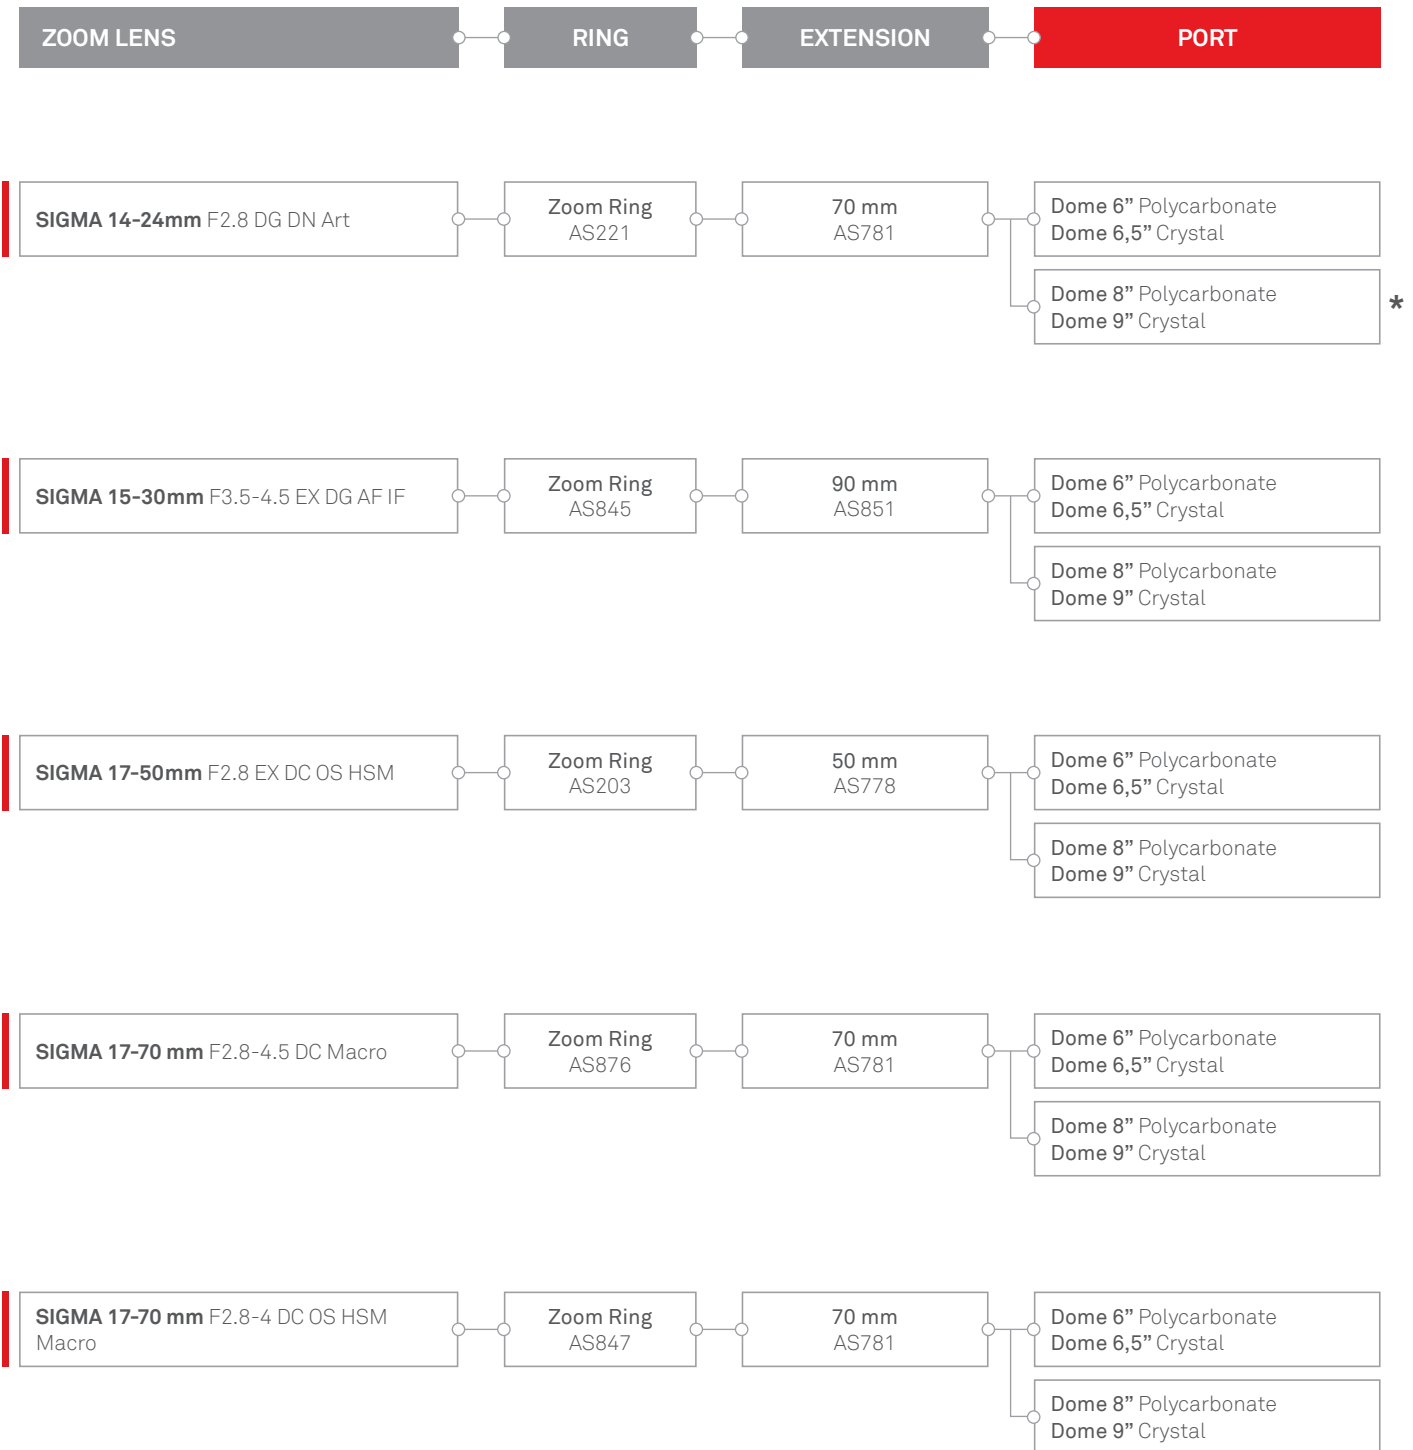

Port systems for SIGMA for DSLR **Nikon**

* Optimal configuration.

Dome 4,5" Cristal -B120 cod. AS770

Dome 6" Polycarbonate -B120 cod. AS801
Dome 6,5" Cristal -B120 cod. AS740

Dome 8" Polycarbonate -B120 cod. AS762
Dome 9" Cristal -B120 cod. AS795

ISOTECNIC Srl

Via Milano, 177/B | Castelnuovo del Garda | 37014 | Verona | Italia | Partita IVA 04476140233 | Tel. +39 045.6450480

info@isotecnic.it | www.isotecnic.it

Follow us on