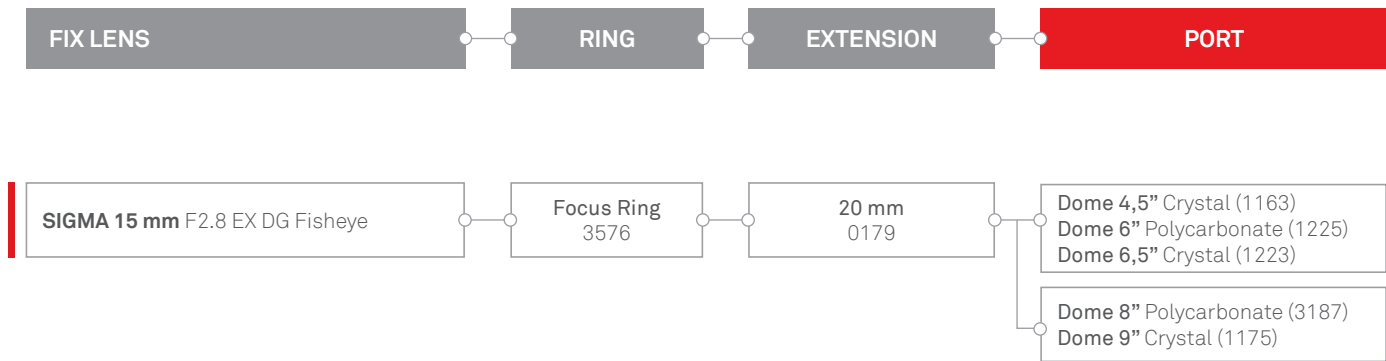

Port systems for SIGMA for mirrorless Canon

BAIONETTA -B120

ISOTECNIC Srl

Via Milano, 177/B | Castelnuovo del Garda | 37014 | Verona | Italia | Partita IVA 04476140233 | Tel. +39 045.6450480

info@isotecnic.it | www.isotecnic.it

Follow us on [f](#) [i](#) [v](#)