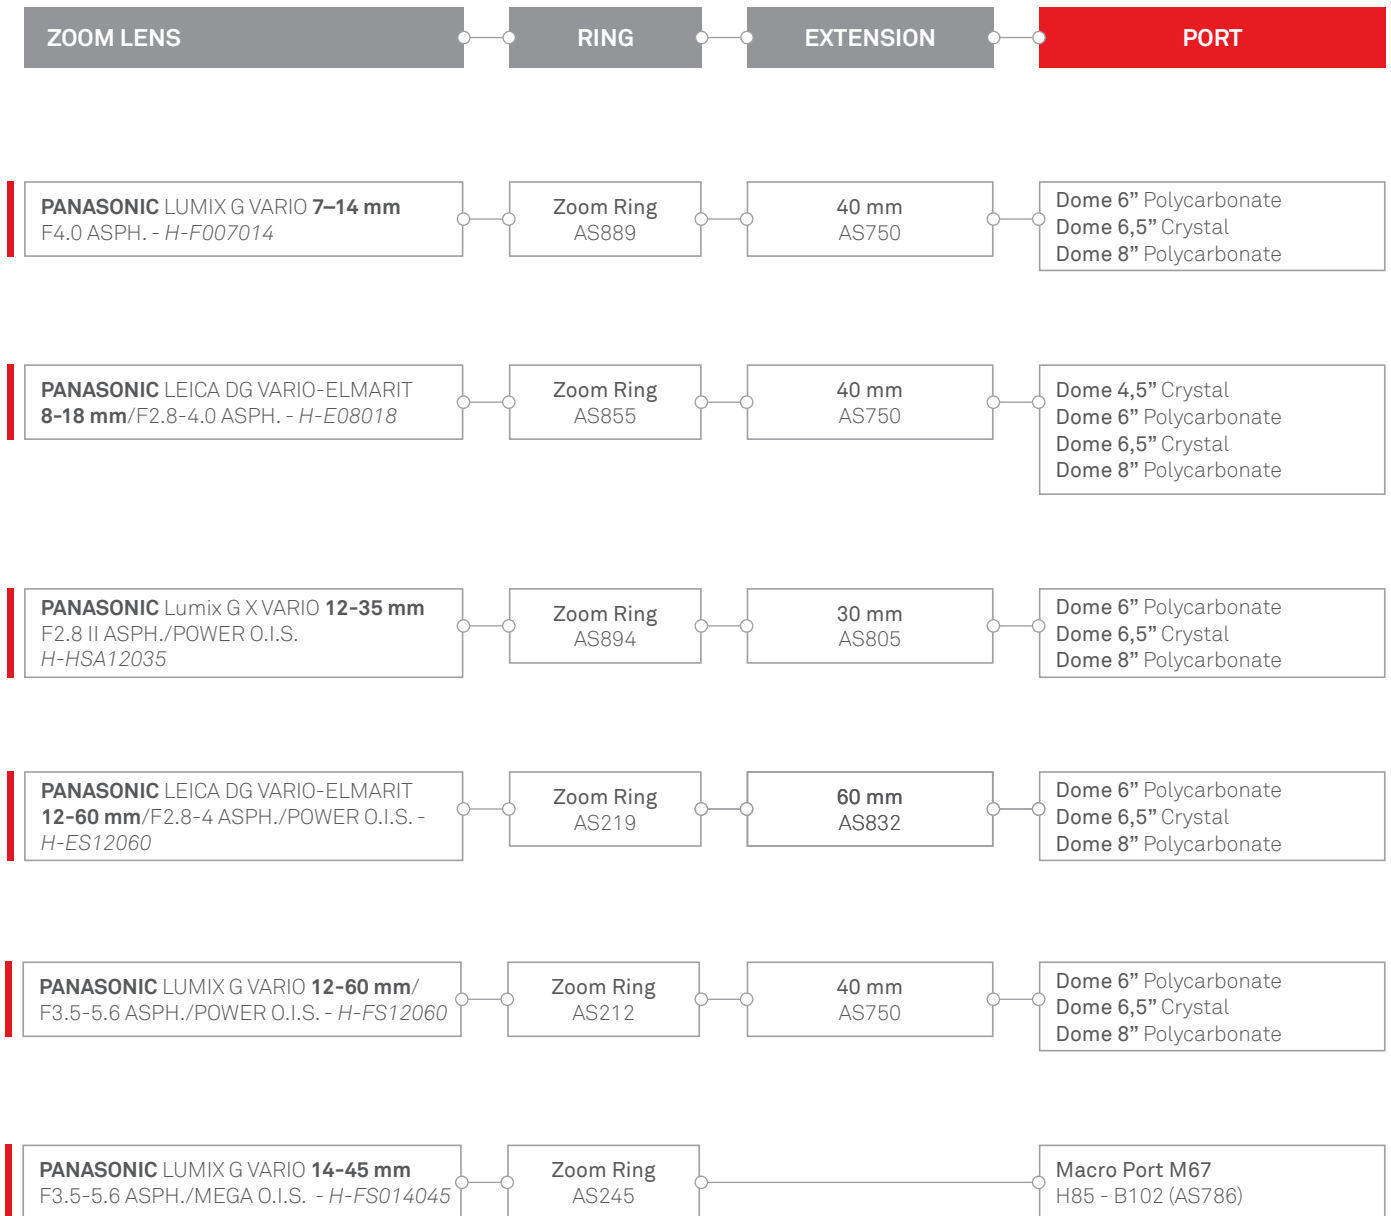

Port systems for **Panasonic** for mirrorless

Dome 4,5" Crystal -B102 cod. AS771
Dome 4,5" Crystal -B102 H47 cod. AS828

Dome 6" Polycarbonate -B102 cod. AS807
Dome 6,5" Crystal -B102 cod. AS743

Dome 6,5" Crystal H38 - B102 cod. AS821
Dome 8" Polycarbonate -B102 cod. AS811

Dome 4,5" Crystal -B102 cod. AS771
Dome 4,5" Crystal -B102 H47 cod. AS828

Dome 6" Polycarbonate -B102 cod. AS807
Dome 6,5" Crystal -B102 cod. AS743

Dome 6,5" Crystal H38 - B102 cod. AS821
Dome 8" Polycarbonate -B102 cod. AS811