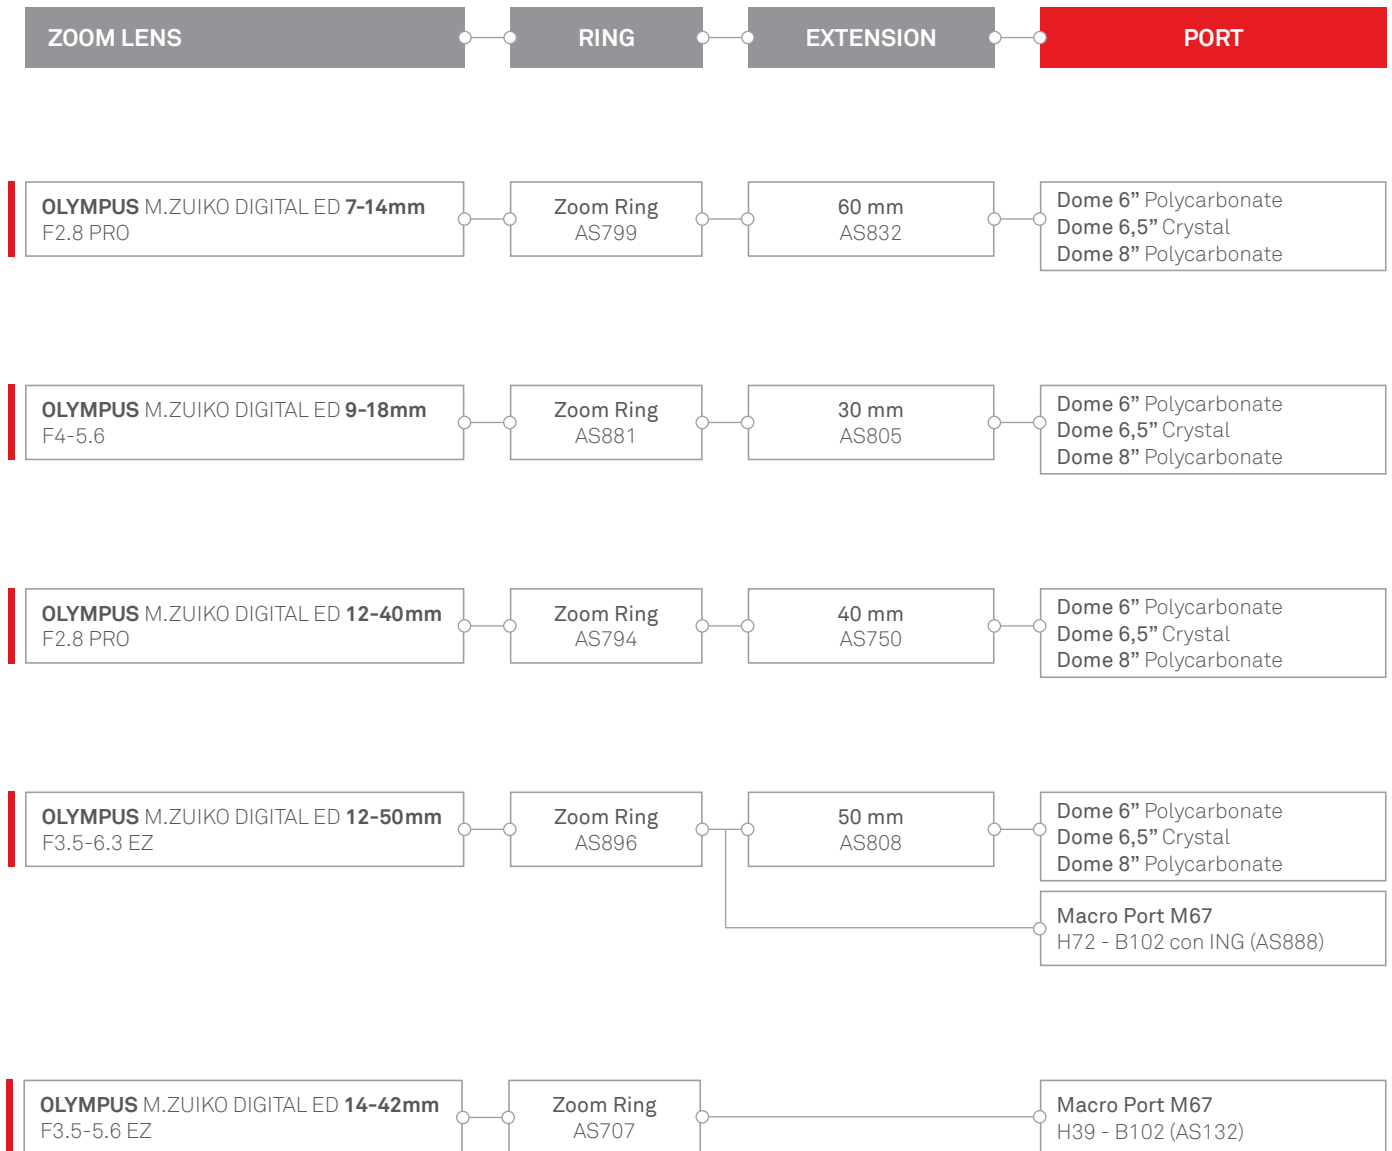

Port systems for **OLYMPUS®** for mirrorless

Dome 4,5" Crystal -B102 cod. AS771
Dome 4,5" Crystal -B102 H47 cod. AS828

Dome 6" Polycarbonate -B102 cod. AS807
Dome 6,5" Crystal -B102 cod. AS743

Dome 6,5" Crystal H38 - B102 cod. AS821
Dome 8" Polycarbonate -B102 cod. AS811