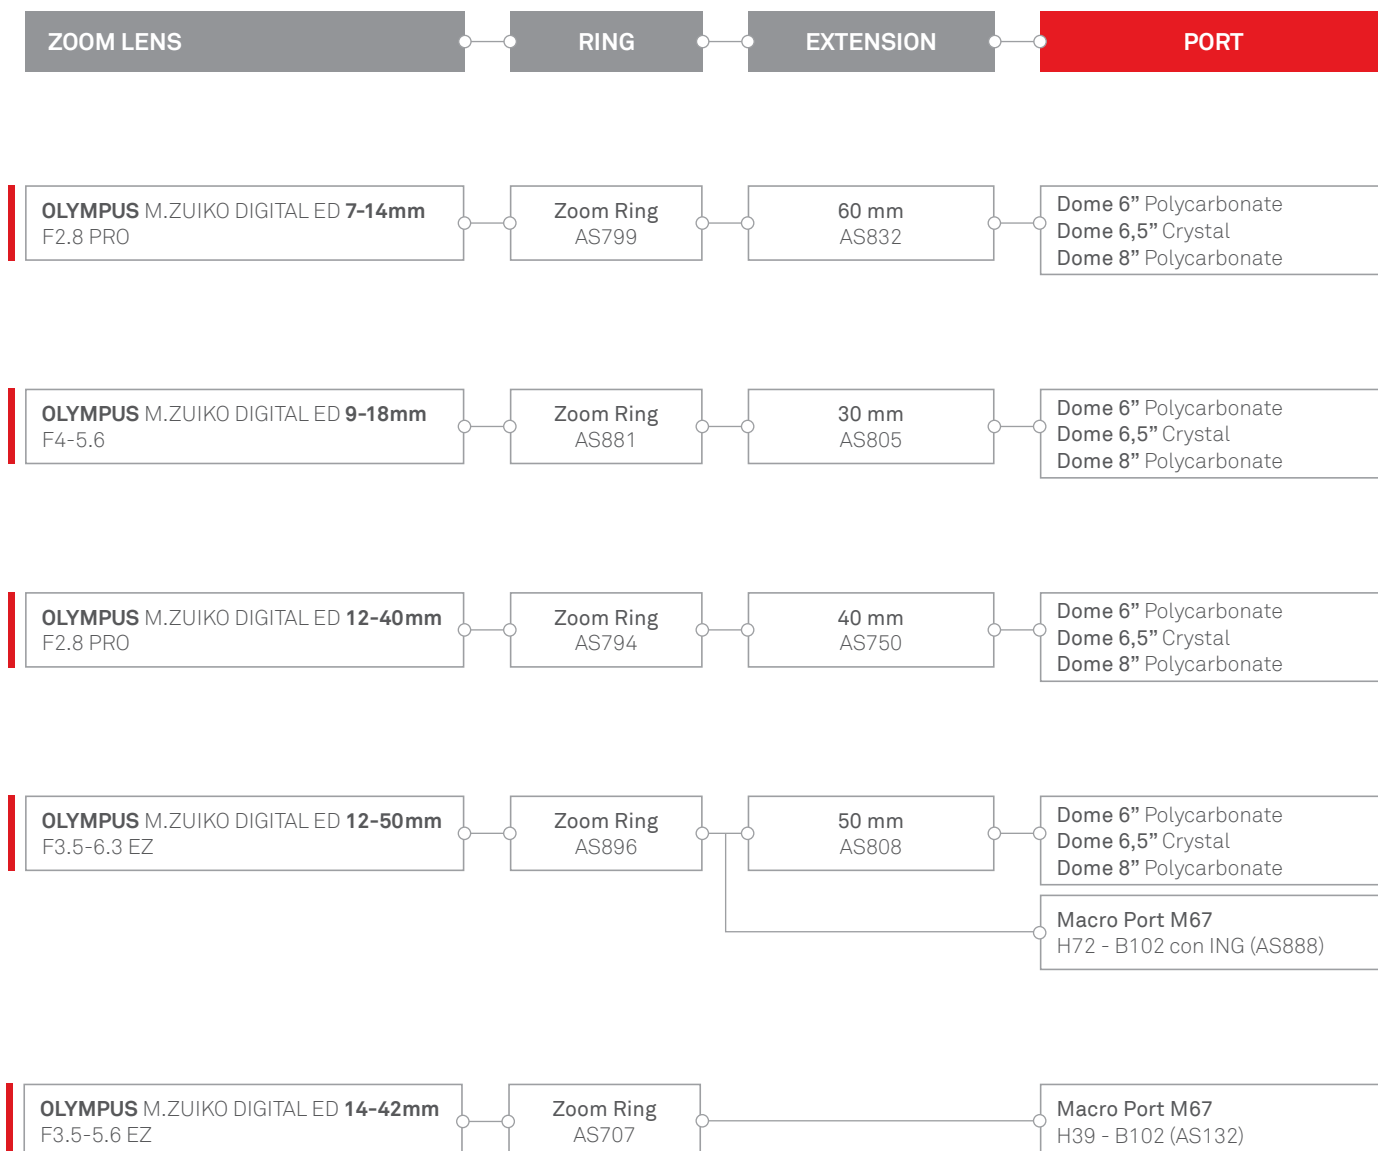

# Port systems for **OLYMPUS** lenses for mirrorless **Panasonic**

Dome 4,5" Crystal -B102 cod. AS771  
Dome 4,5" Crystal -B102 H47 cod. AS828

Dome 6" Polycarbonate -B102 cod. AS807  
Dome 6,5" Crystal -B102 cod. AS743