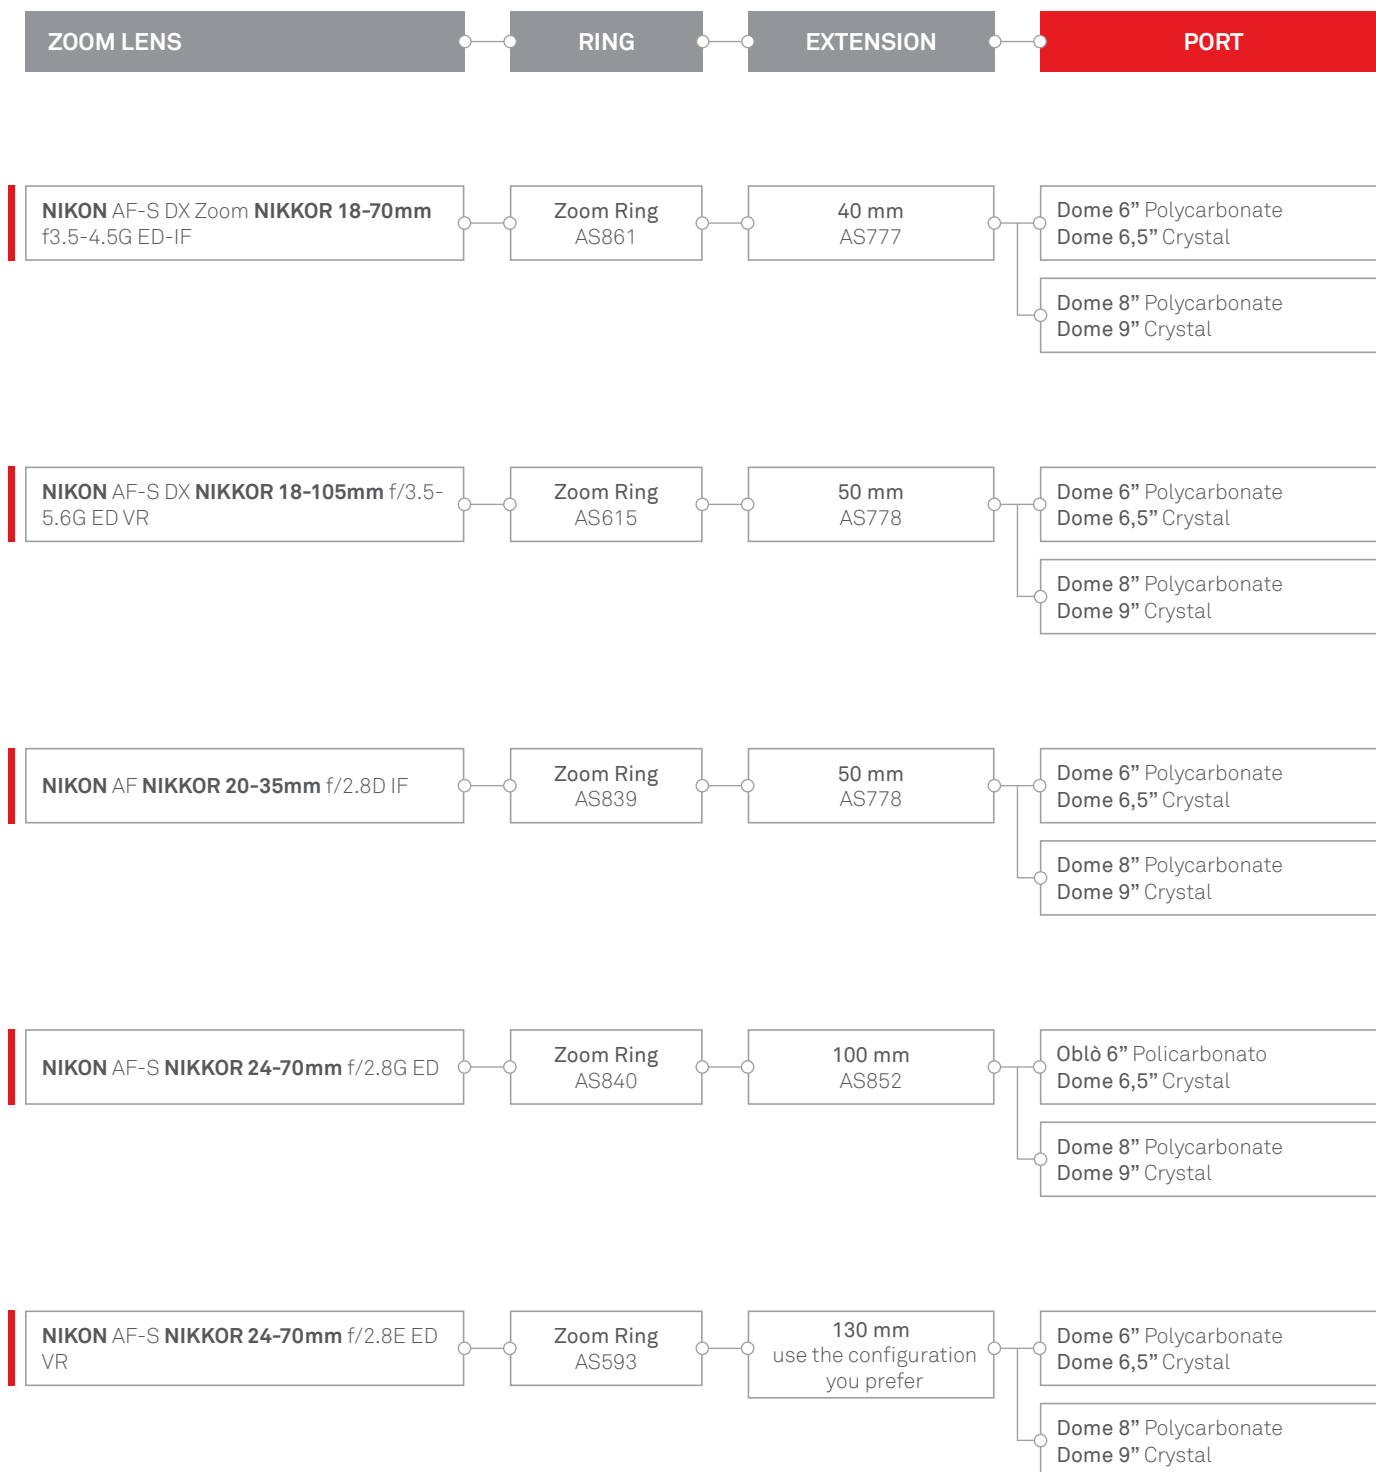

Port systems for **Nikon** for DSLR

Dome 4,5" Cristal -B120 cod. AS770

Dome 6" Polycarbonate -B120 cod. AS801
Dome 6,5" Cristal -B120 cod. AS740

Dome 8" Polycarbonate -B120 cod. AS762
Dome 9" Cristal -B120 cod. AS795

ISOTECNIC Srl

Via Milano, 177/B | Castelnuovo del Garda | 37014 | Verona | Italia | Partita IVA 04476140233 | Tel. +39 045.6450480

info@isotecnic.it | www.isotecnic.it

Follow us on [f](#) [i](#) [v](#)