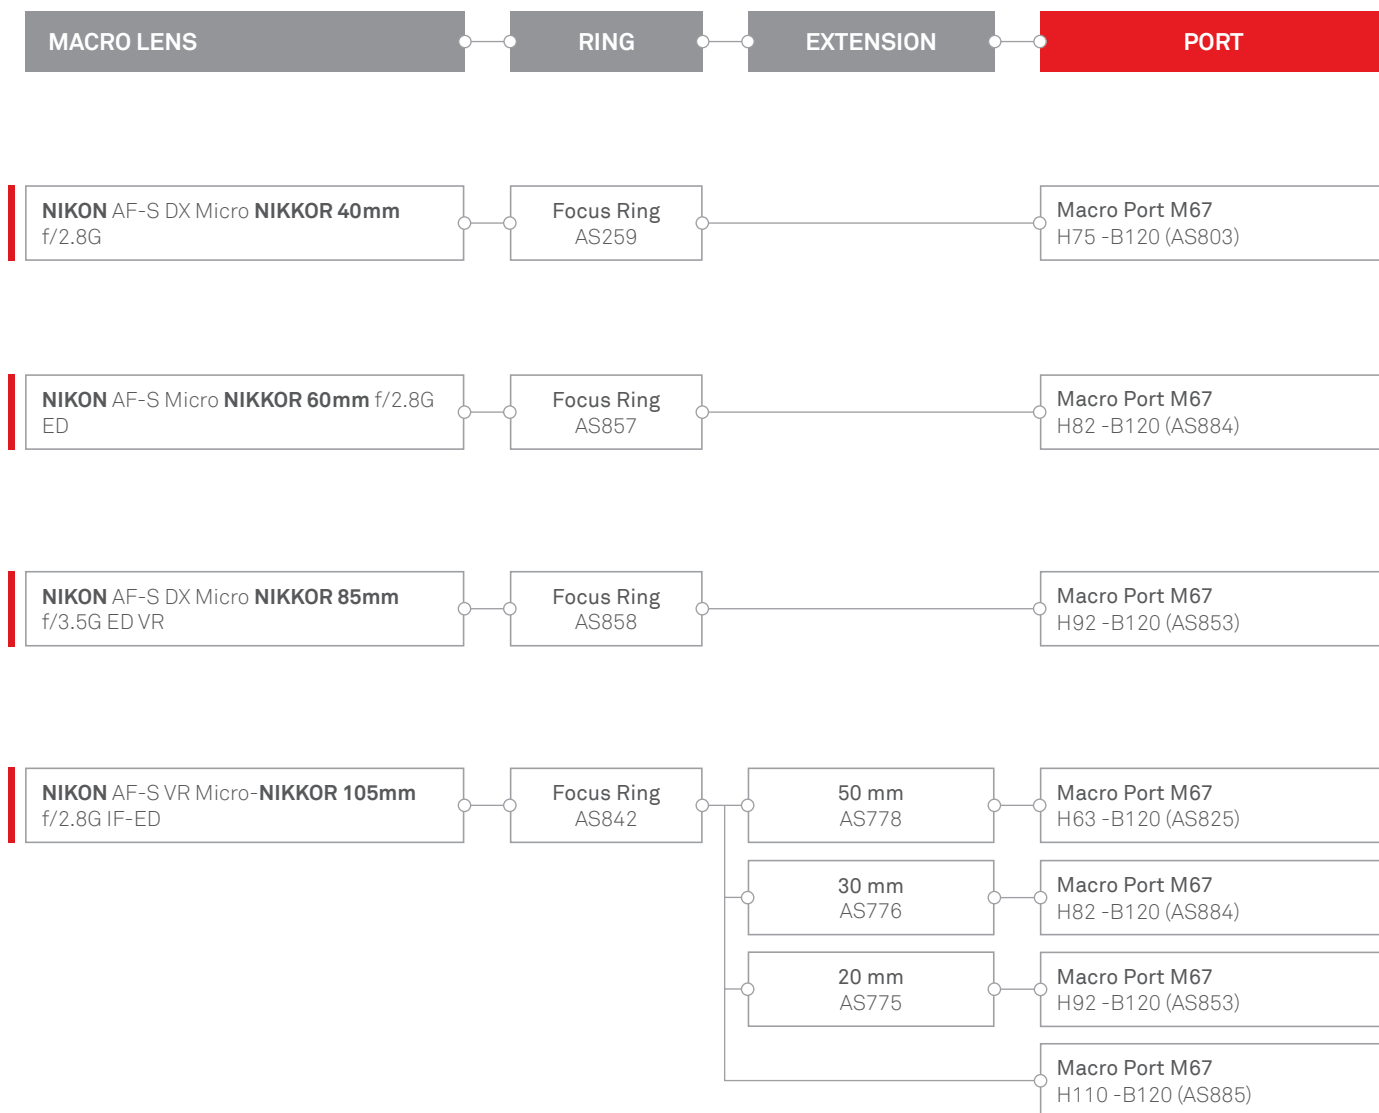

Port systems for **Nikon** for DSLR

Dome 4,5" Cristal -B120 cod. AS770

Dome 6" Polycarbonate -B120 cod. AS801
Dome 6,5" Cristal -B120 cod. AS740

Dome 8" Polycarbonate -B120 cod. AS762
Dome 9" Cristal -B120 cod. AS795

ISOTECNIC Srl

Via Milano, 177/B | Castelnuovo del Garda | 37014 | Verona | Italia | Partita IVA 04476140233 | Tel. +39 045.6450480

info@isotecnic.it | www.isotecnic.it

Follow us on