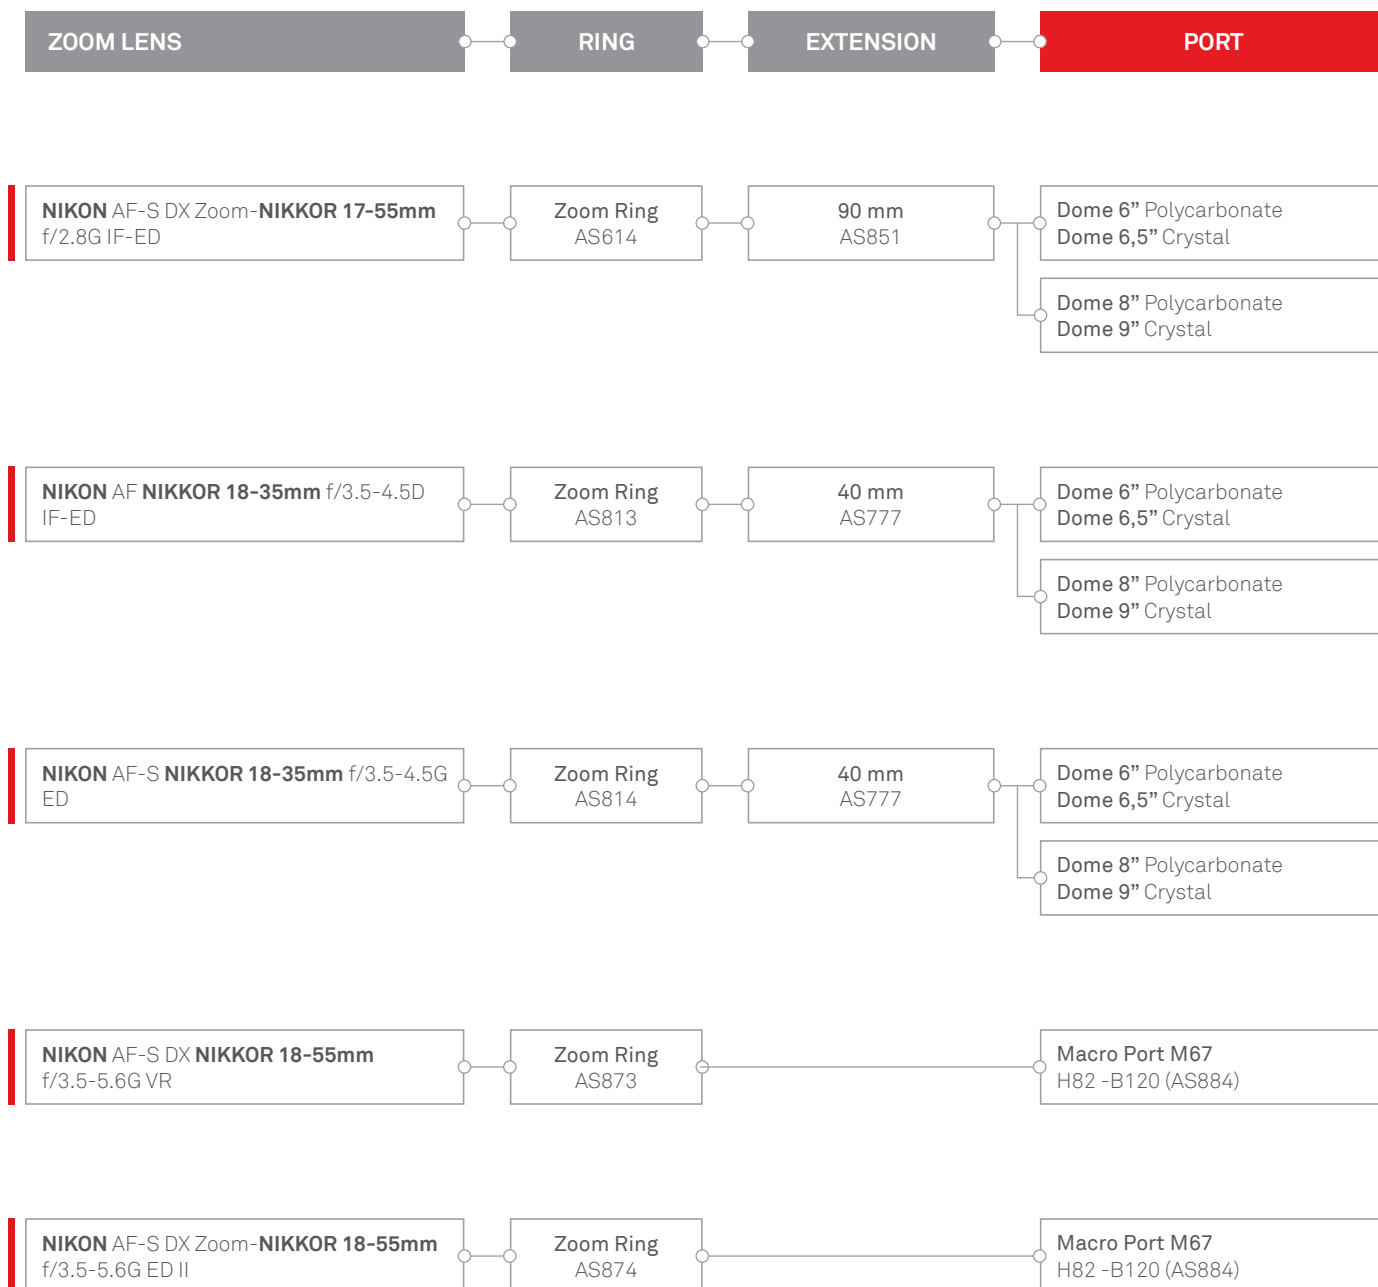

Port systems for **Nikon** for DSLR

Dome 4,5" Cristal -B120 cod. AS770

Dome 6" Polycarbonate -B120 cod. AS801
Dome 6,5" Cristal -B120 cod. AS740

Dome 8" Polycarbonate -B120 cod. AS762
Dome 9" Cristal -B120 cod. AS795

ISOTECNIC Srl

Via Milano, 177/B | Castelnuovo del Garda | 37014 | Verona | Italia | Partita IVA 04476140233 | Tel. +39 045.6450480

info@isotecnic.it | www.isotecnic.it

Follow us on