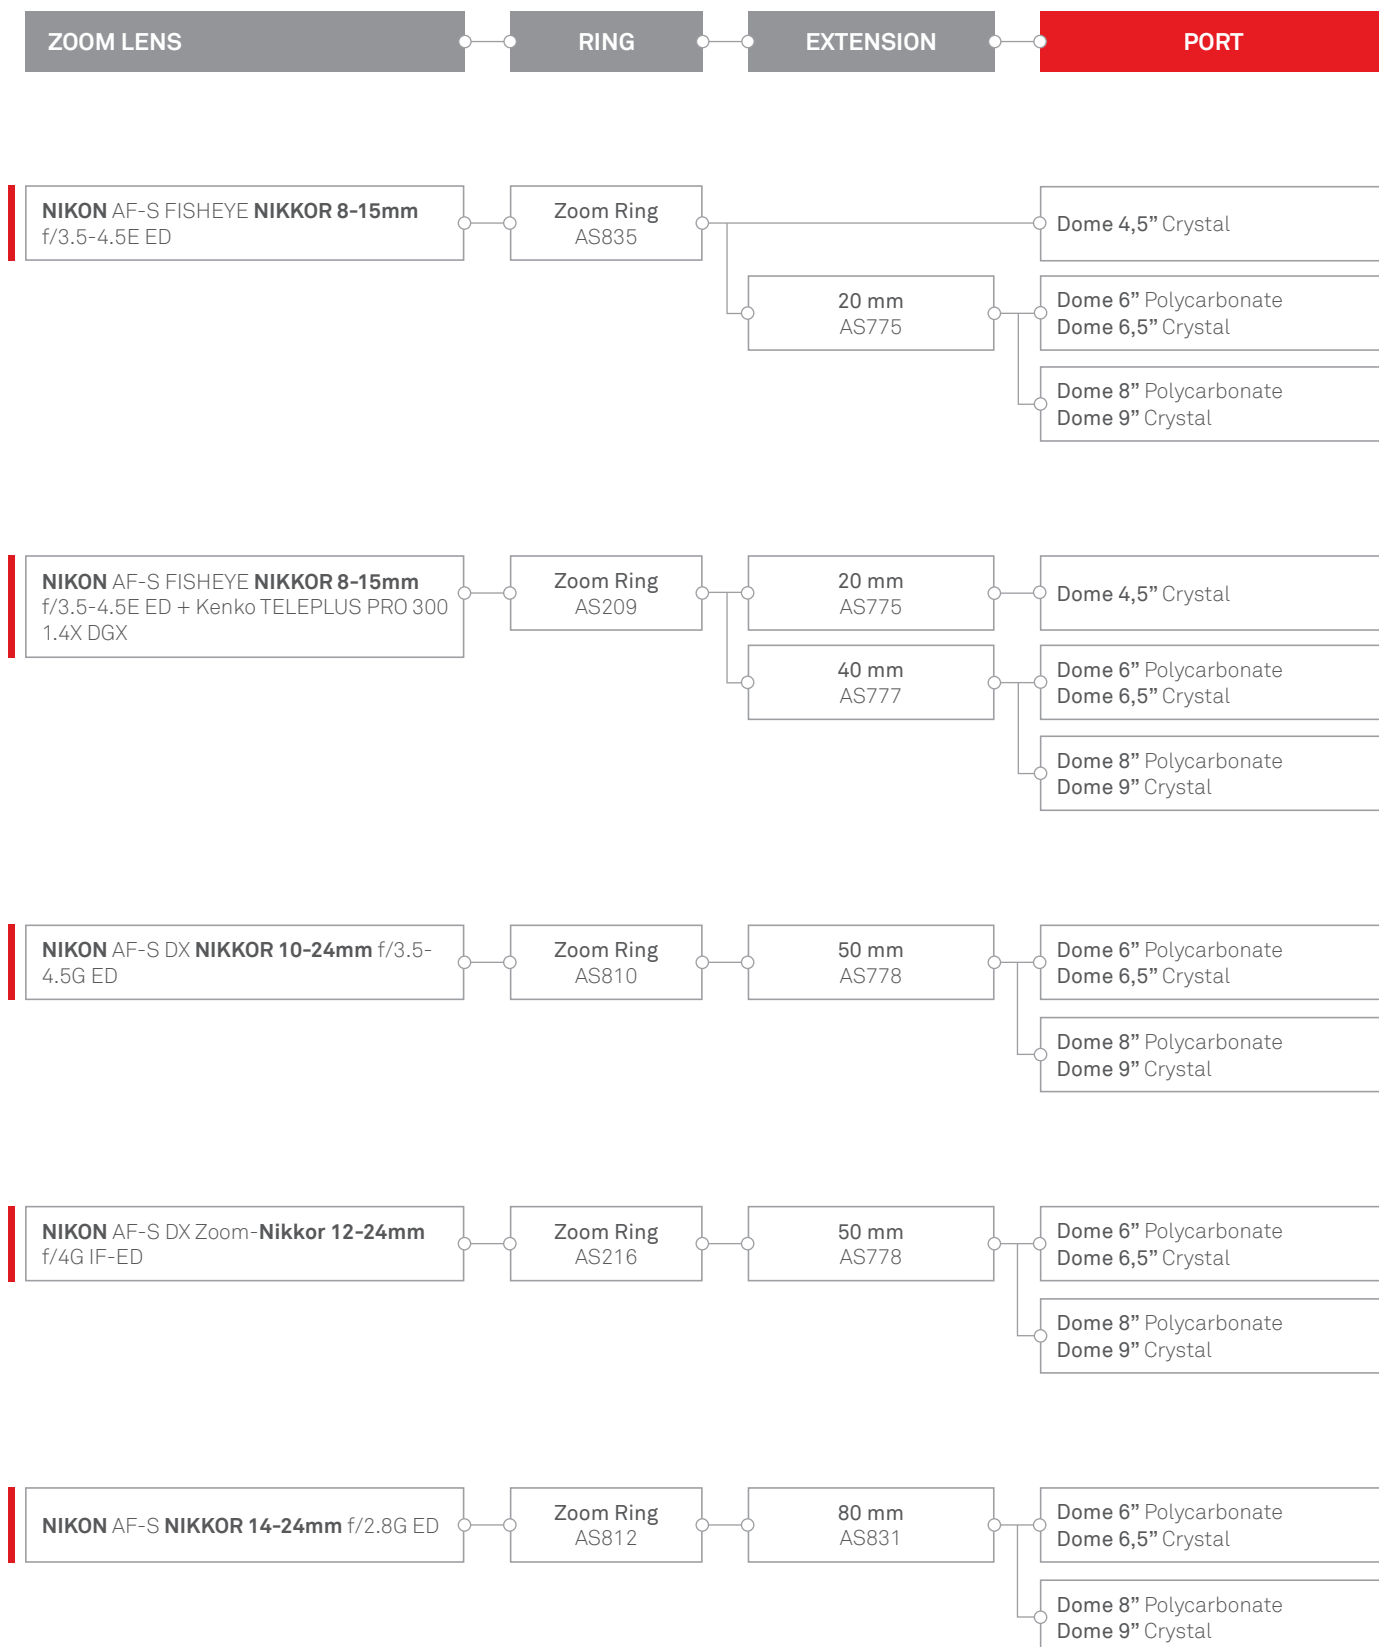

Port systems for **Nikon** for DSLR

Dome 4,5" Cristal -B120 cod. AS770

Dome 6" Polycarbonate -B120 cod. AS801
Dome 6,5" Cristal -B120 cod. AS740

Dome 8" Polycarbonate -B120 cod. AS762
Dome 9" Cristal -B120 cod. AS795

ISOTECNIC Srl

Via Milano, 177/B | Castelnuovo del Garda | 37014 | Verona | Italia | Partita IVA 04476140233 | Tel. +39 045.6450480

info@isotecnic.it | www.isotecnic.it

Follow us on