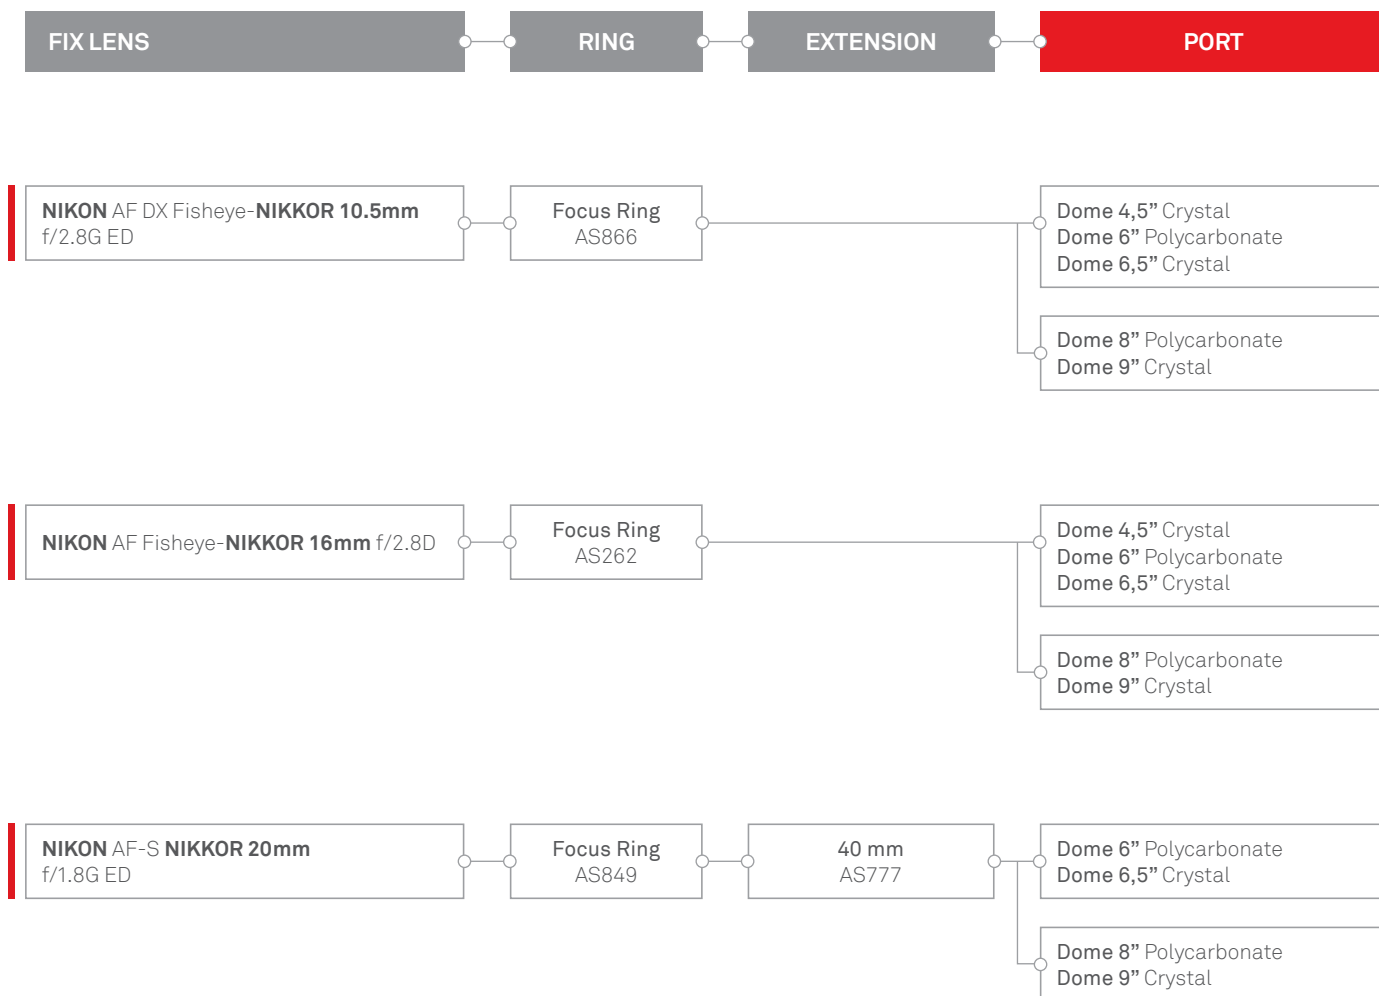

info@isotecnic.it | www.isotecnic.it

Follow us on   

Port systems for **Nikon** for DSLR

Dome 4,5" Cristal -B120 cod. AS770

Dome 6" Polycarbonate -B120 cod. AS801
Dome 6,5" Cristal -B120 cod. AS740

Dome 8" Polycarbonate -B120 cod. AS762
Dome 9" Cristal -B120 cod. AS795