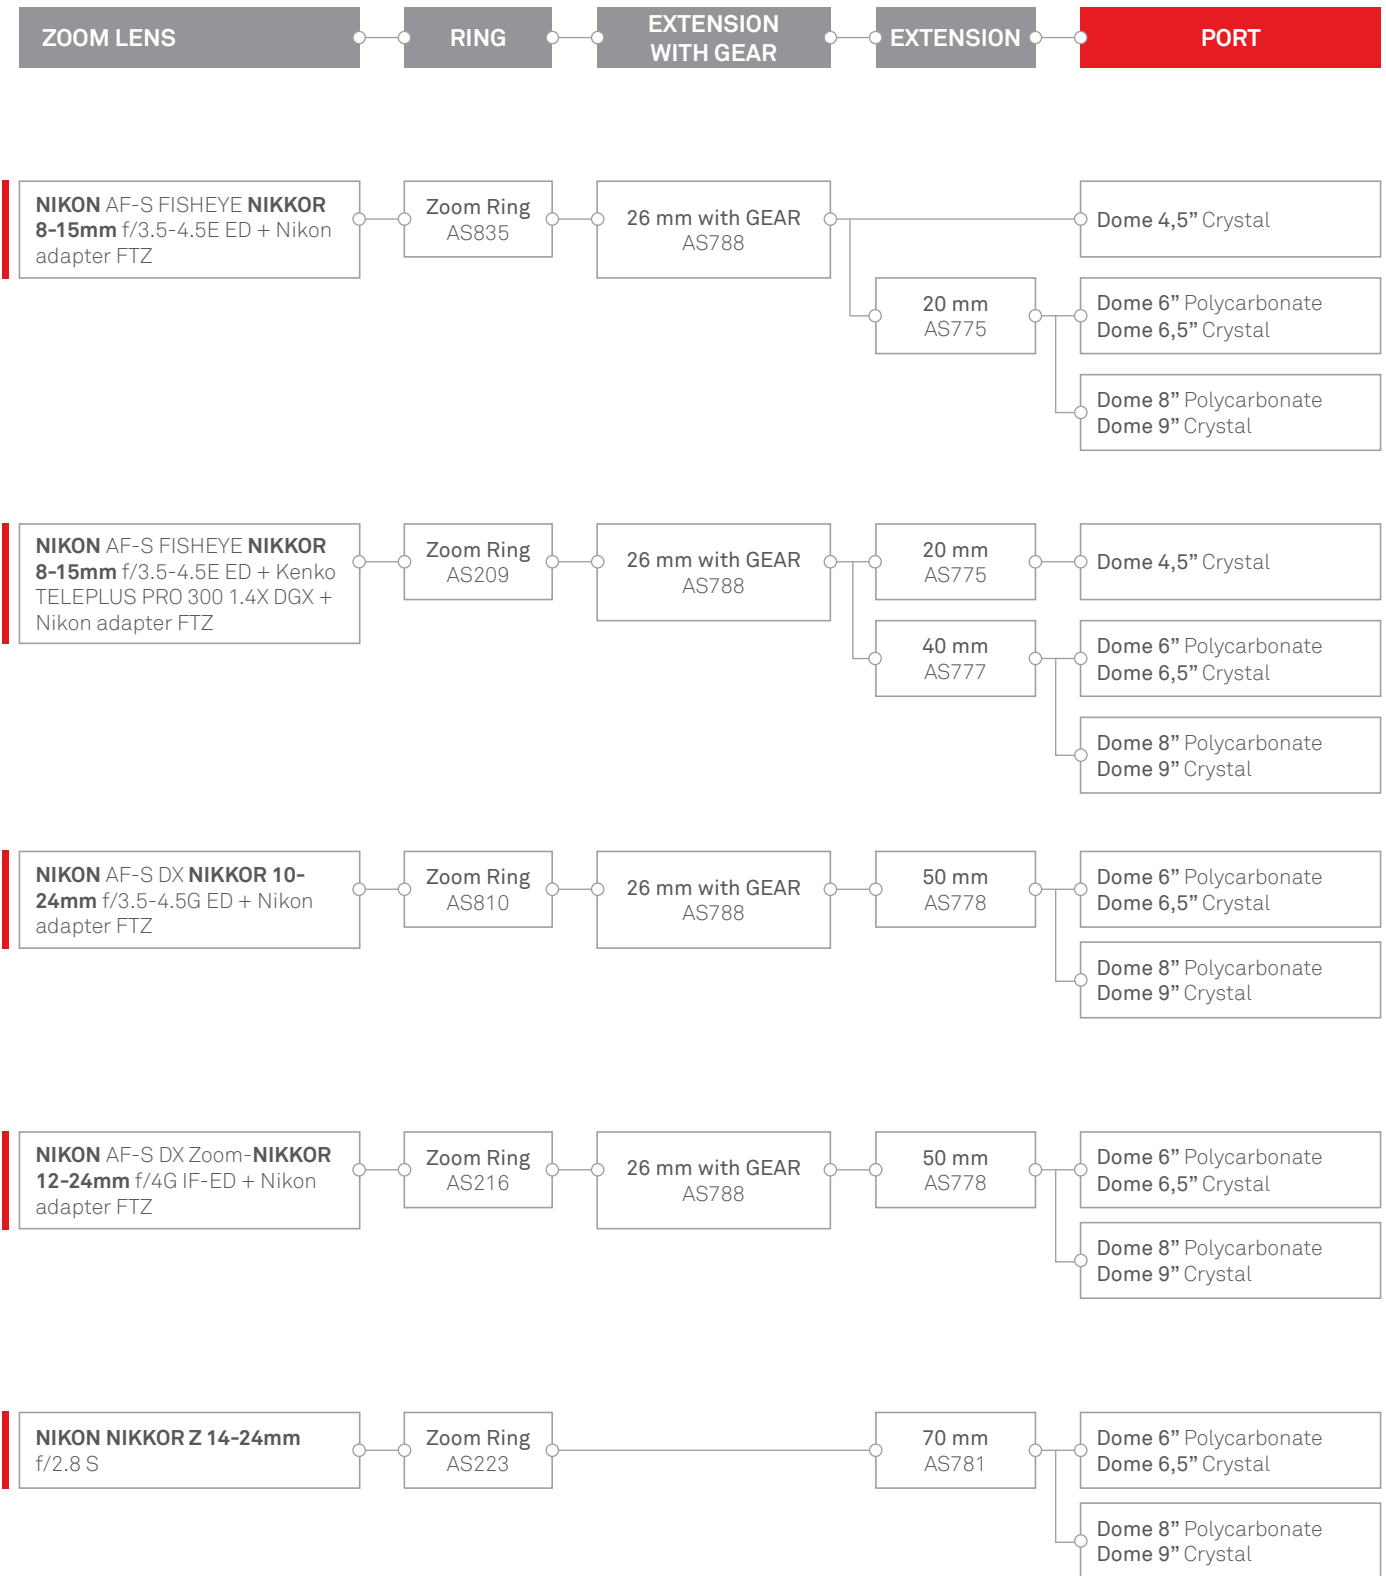

Port systems for **Nikon** for mirrorless

Oblò 4,5" Cristallo -B120 cod. AS770

Oblò 6" Policarbonato -B120 cod. AS801
Oblò 6,5" Cristallo -B120 cod. AS740

Oblò 8" Policarbonato -B120 cod. AS762
Oblò 9" Cristallo -B120 cod. AS795

ISOTECNIC Srl

Via Milano, 177/B | Castelnuovo del Garda | 37014 | Verona | Italia | Partita IVA 04476140233 | Tel. +39 045.6450480

info@isotecnic.it | www.isotecnic.it

Follow us on