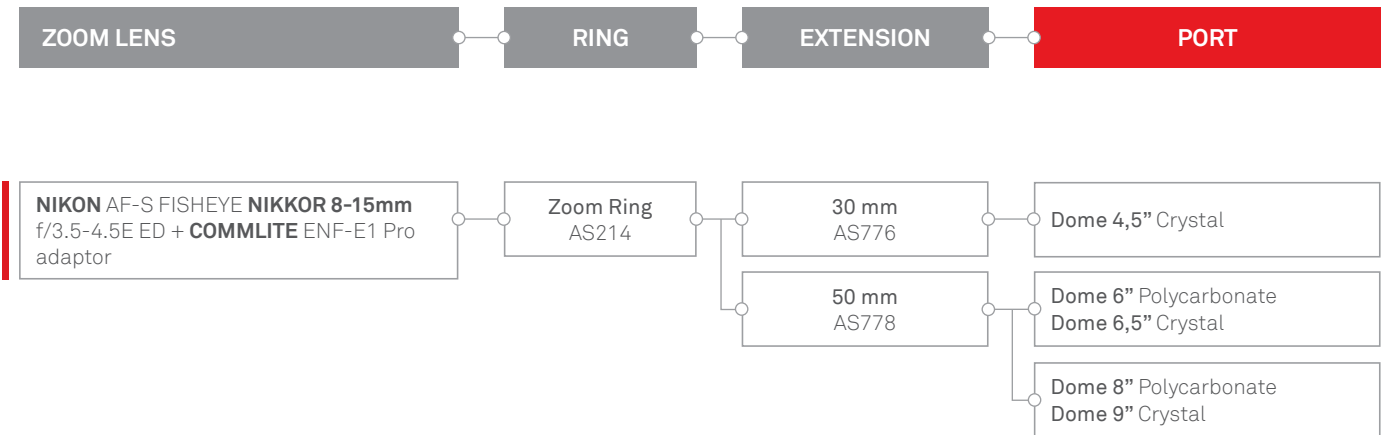

Port systems for *Nikon* for mirrorless **SONY**

Oblò 4,5" Cristallo -B120 cod. AS770

Oblò 6" Polycarbonato -B120 cod. AS801

Oblò 8" Polycarbonato -B120 cod. AS762

Oblò 6,5" Cristallo -B120 cod. AS740

Oblò 9" Cristallo -B120 cod. AS795