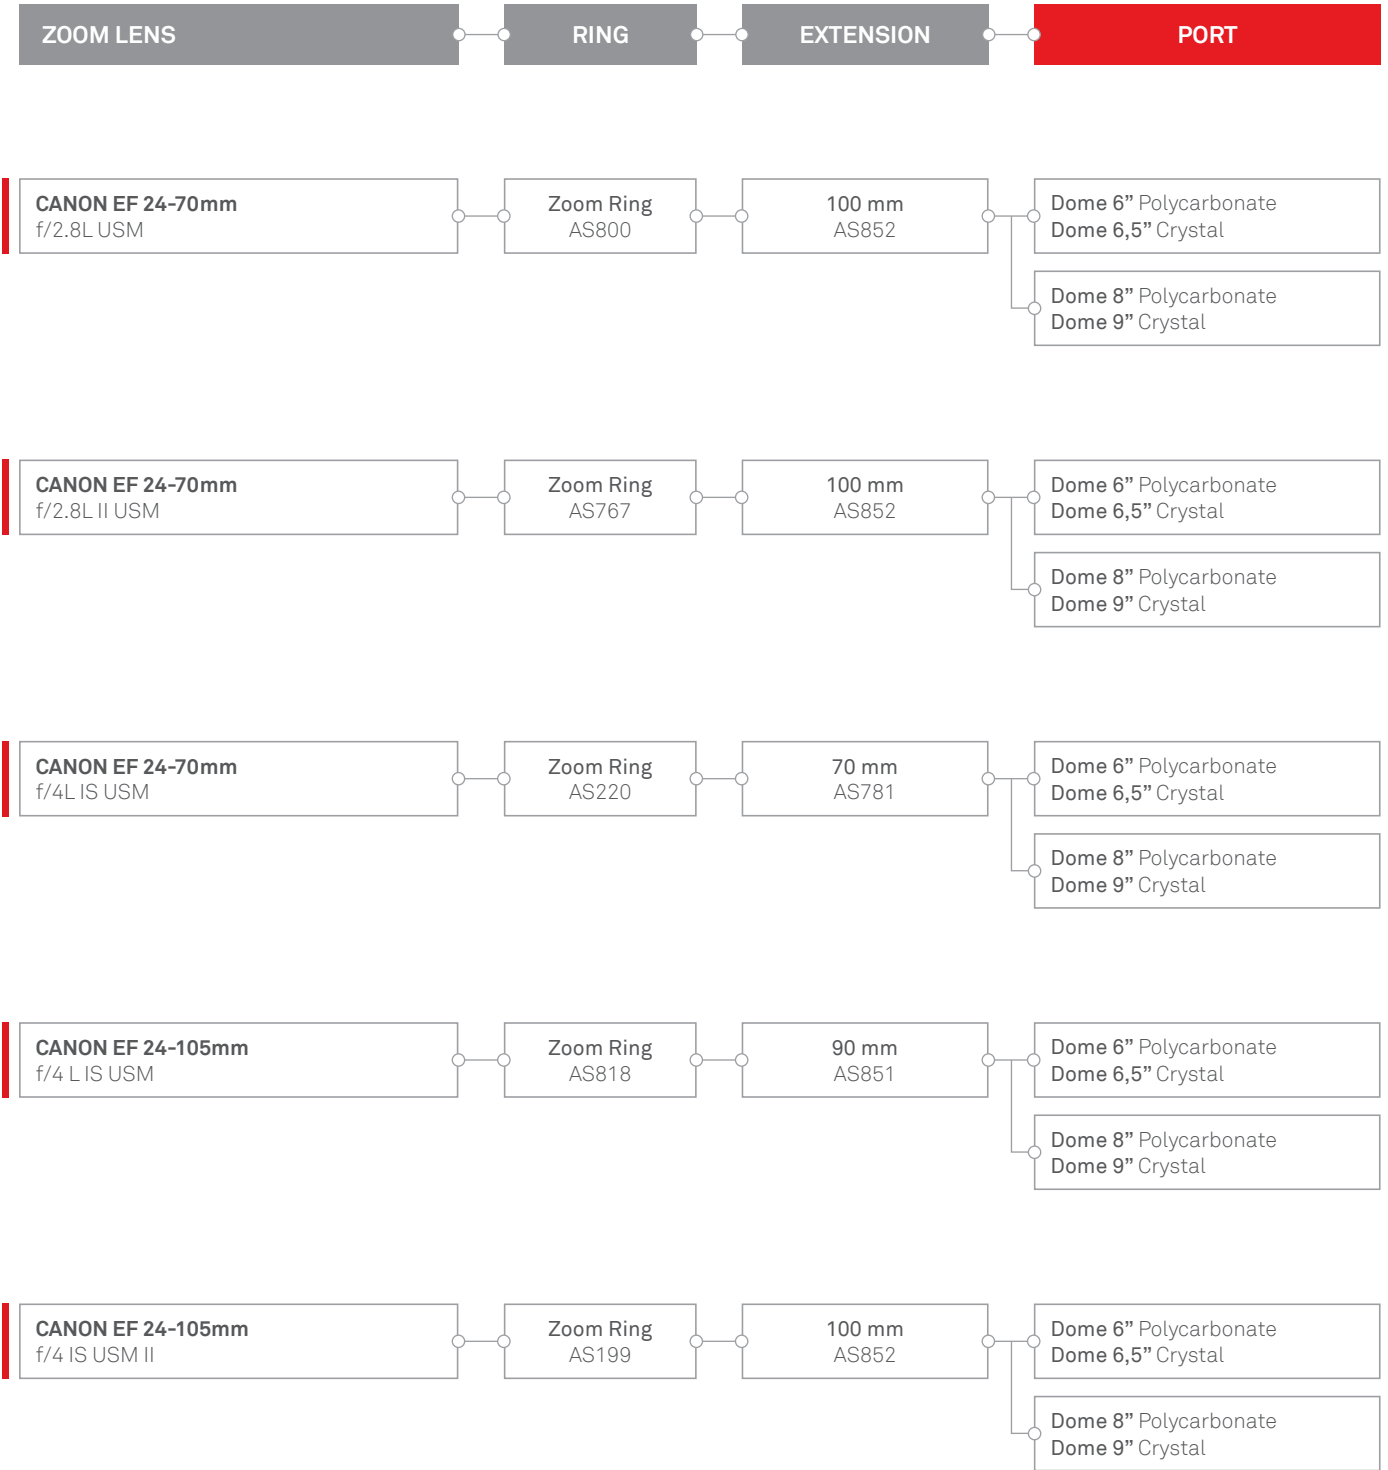

Port systems for **Canon** for DSLR

Dome 4,5" Cristal -B120 cod. AS770

Dome 6" Polycarbonate -B120 cod. AS801
Dome 6,5" Cristal -B120 cod. AS740

Dome 8" Polycarbonate -B120 cod. AS762
Dome 9" Cristal -B120 cod. AS795

ISOTECNIC Srl

Via Milano, 177/B | Castelnuovo del Garda | 37014 | Verona | Italia | Partita IVA 04476140233 | Tel. +39 045.6450480

info@isotecnic.it | www.isotecnic.it

Follow us on [f](#) [i](#) [v](#)