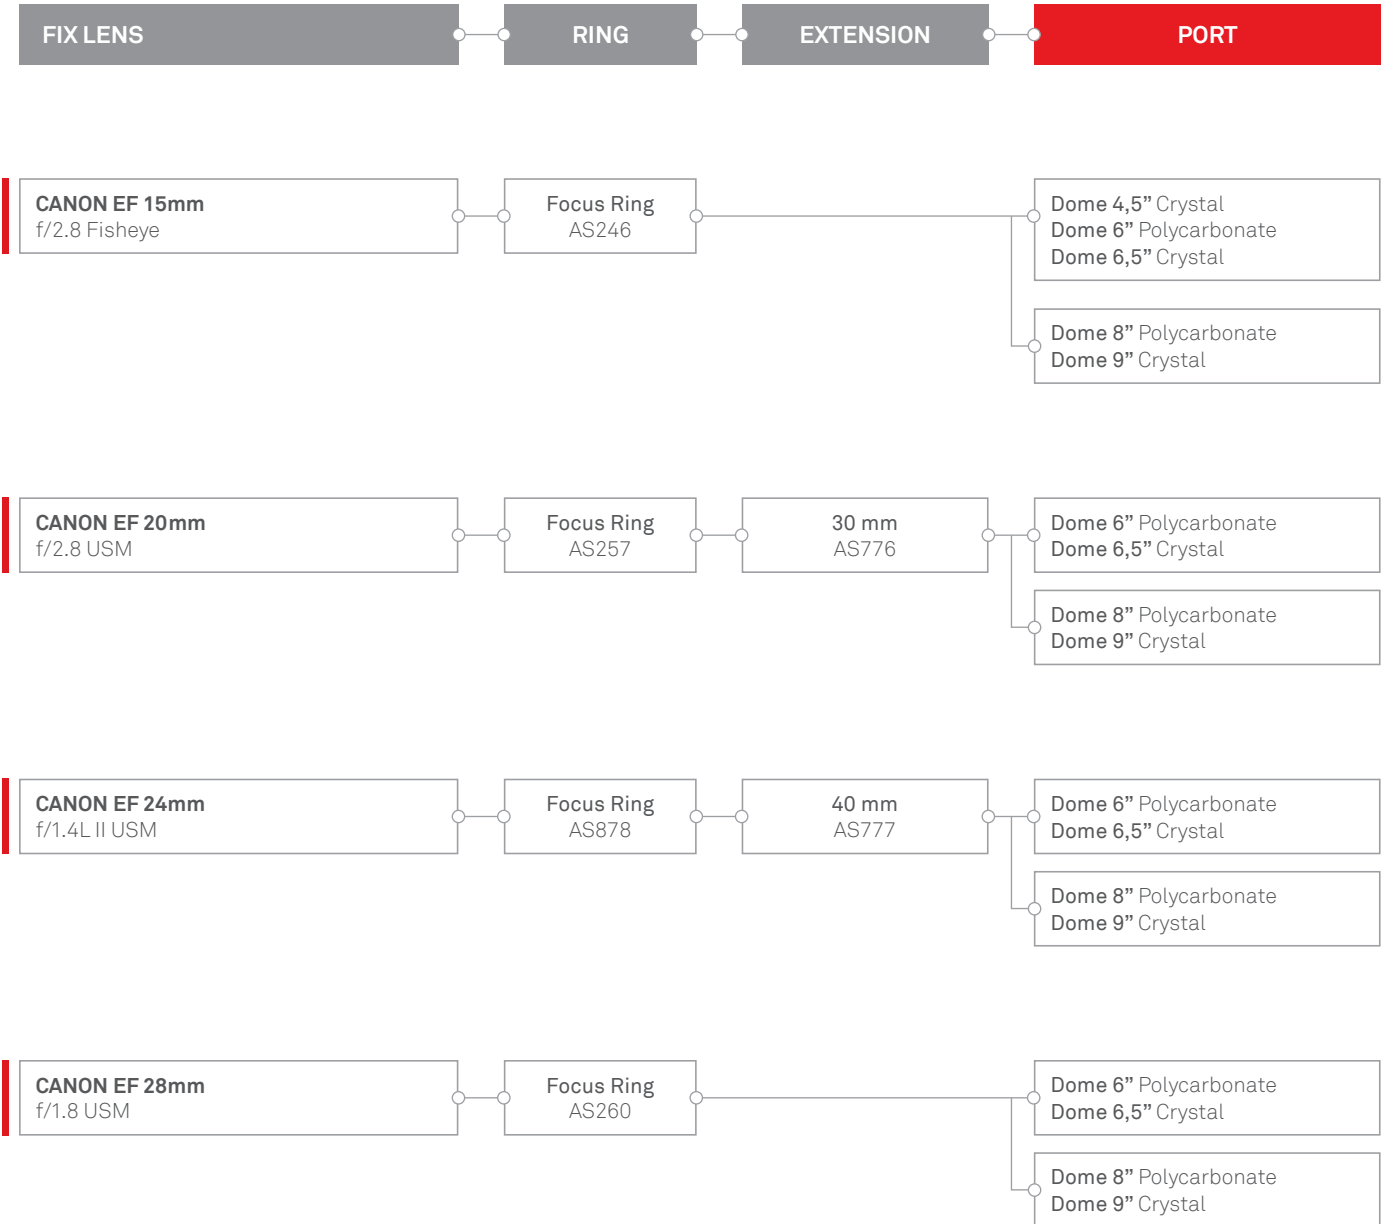

Port systems for **Canon** for DSLR

Dome 4,5" Cristal -B120 cod. AS770

Dome 6" Polycarbonate -B120 cod. AS801
Dome 6,5" Cristal -B120 cod. AS740

Dome 8" Polycarbonate -B120 cod. AS762
Dome 9" Cristal -B120 cod. AS795

ISOTECNIC Srl

Via Milano, 177/B | Castelnuovo del Garda | 37014 | Verona | Italia | Partita IVA 04476140233 | Tel. +39 045.6450480

info@isotecnic.it | www.isotecnic.it

Follow us on