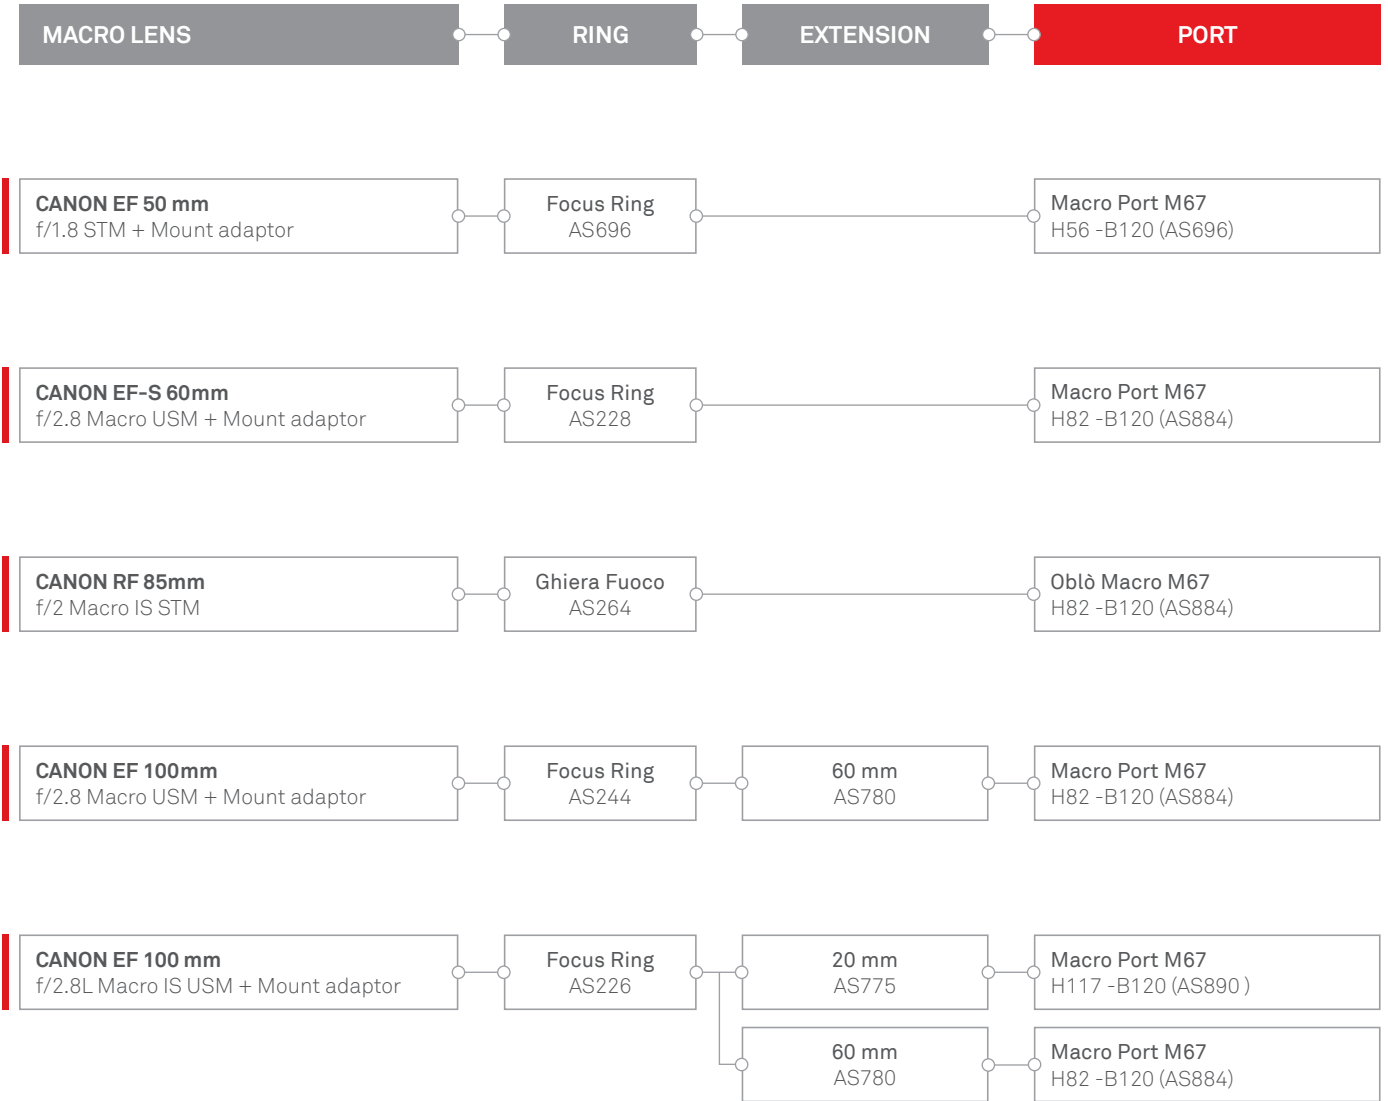

Port systems for **Canon** for mirrorless

Dome 4,5" Cristal -B120 cod. AS770

Dome 6" Polycarbonate -B120 cod. AS801
Dome 6,5" Cristal -B120 cod. AS740

Dome 8" Polycarbonate -B120 cod. AS762
Dome 9" Cristal -B120 cod. AS795

ISOTECNIC Srl

Via Milano, 177/B | Castelnuovo del Garda | 37014 | Verona | Italia | Partita IVA 04476140233 | Tel. +39 045.6450480

info@isotecnic.it | www.isotecnic.it

Follow us on [f](#) [i](#) [v](#)