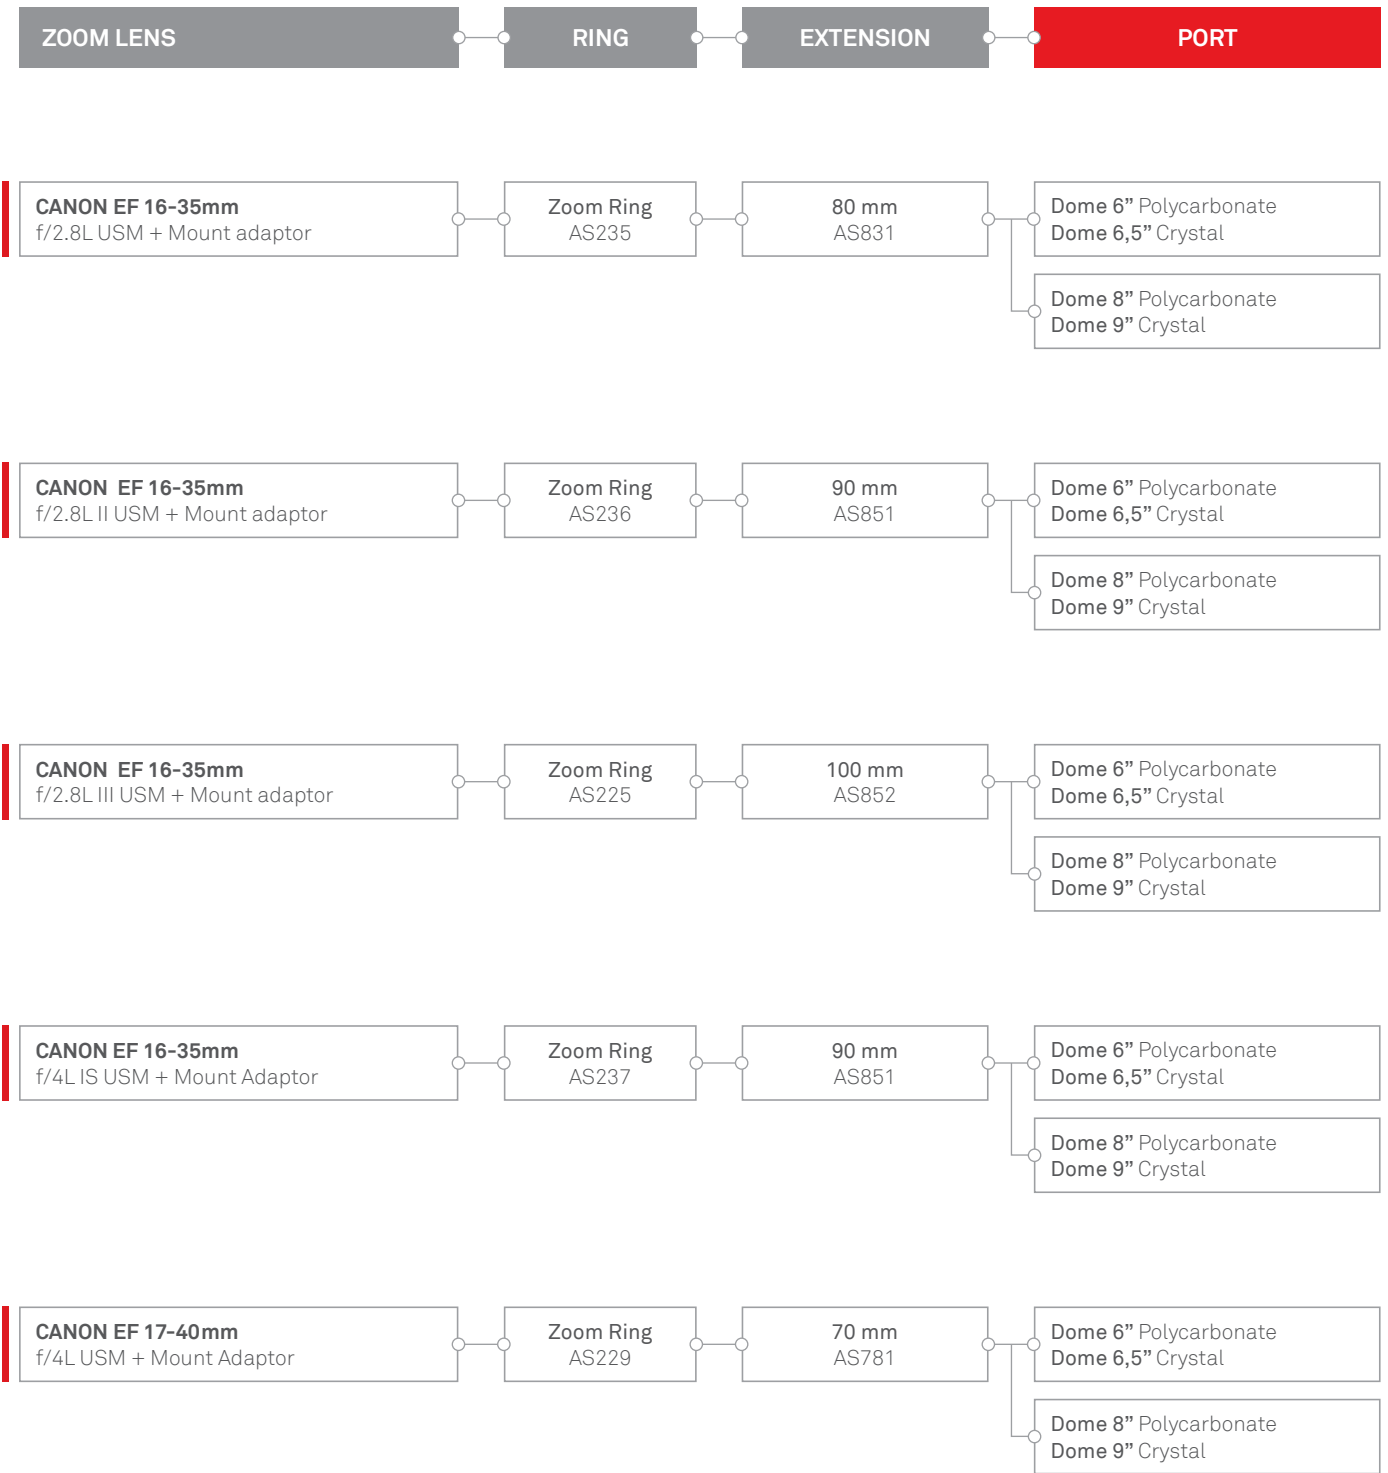

Port systems for **Canon** for mirrorless

Dome 4,5" Cristal -B120 cod. AS770

Dome 6" Polycarbonate -B120 cod. AS801
Dome 6,5" Cristal -B120 cod. AS740

Dome 8" Polycarbonate -B120 cod. AS762
Dome 9" Cristal -B120 cod. AS795

ISOTECNIC Srl

Via Milano, 177/B | Castelnuovo del Garda | 37014 | Verona | Italia | Partita IVA 04476140233 | Tel. +39 045.6450480

info@isotecnic.it | www.isotecnic.it

Follow us on [f](#) [i](#) [v](#)