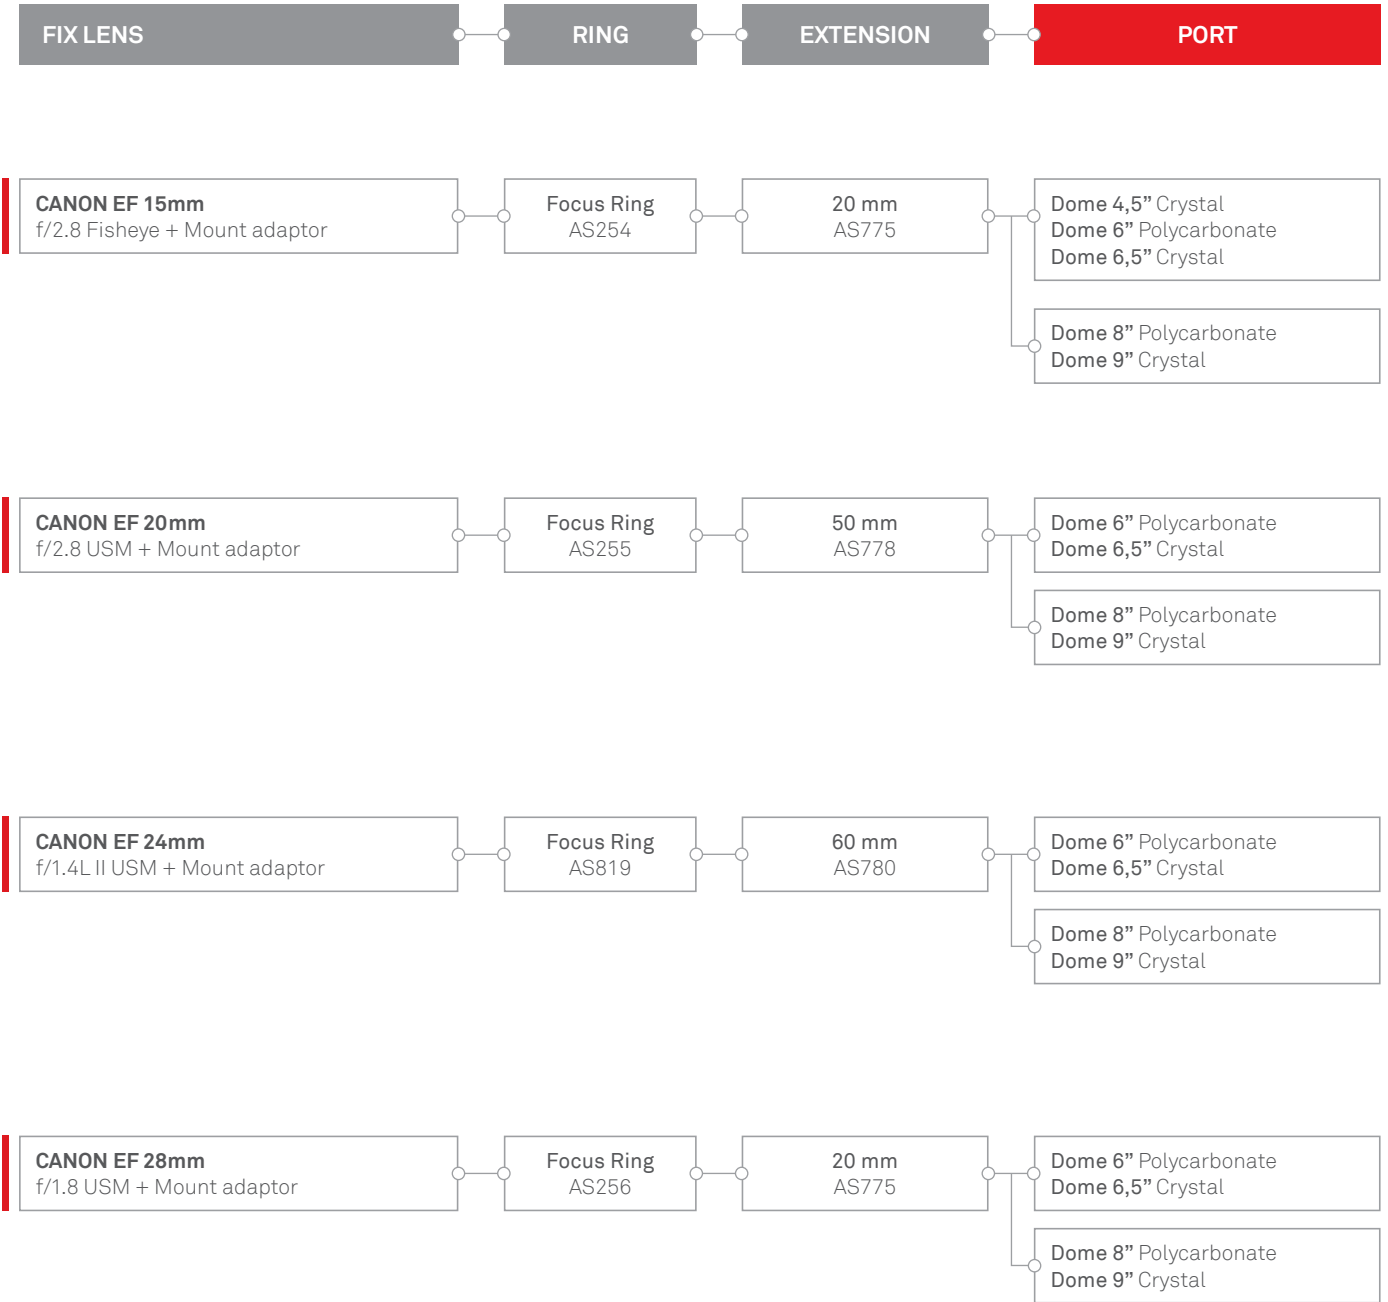

info@isotecnic.it | www.isotecnic.it

Follow us on   

Port systems for **Canon** for mirrorless

Dome 4,5" Cristal -B120 cod. AS770

Dome 6" Polycarbonate -B120 cod. AS801
Dome 6,5" Cristal -B120 cod. AS740

Dome 8" Polycarbonate -B120 cod. AS762
Dome 9" Cristal -B120 cod. AS795