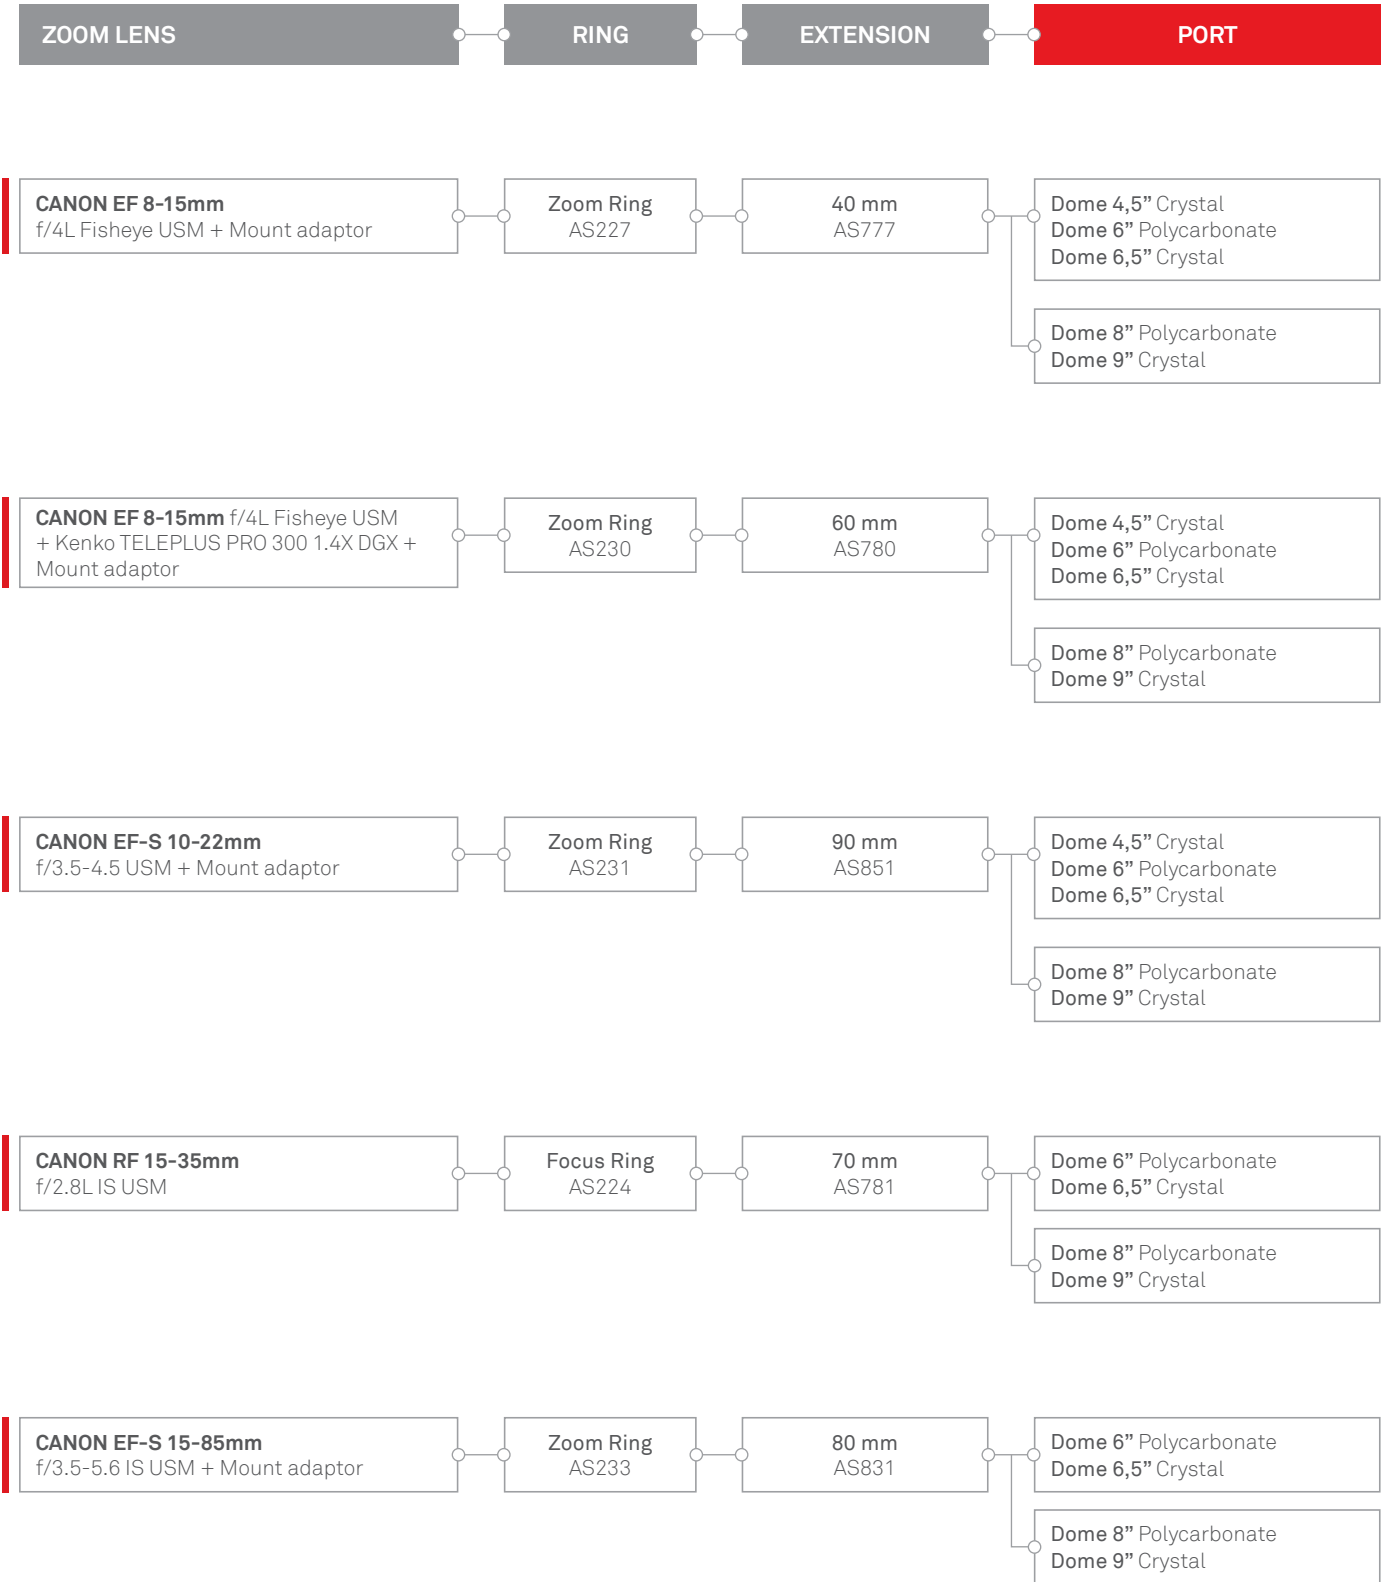

Port systems for **Canon** for mirrorless

Dome 4,5" Cristal -B120 cod. AS770

Dome 6" Polycarbonate -B120 cod. AS801
Dome 6,5" Cristal -B120 cod. AS740

Dome 8" Polycarbonate -B120 cod. AS762
Dome 9" Cristal -B120 cod. AS795