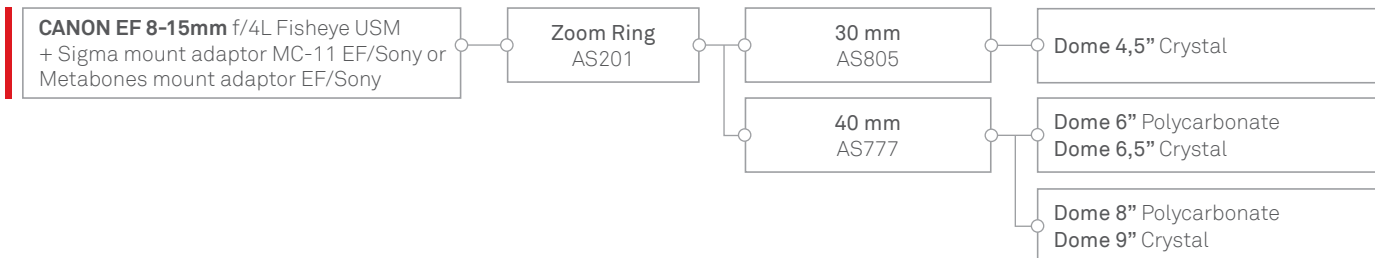

Port systems for **Canon** for mirrorless **SONY**

Oblò 4,5" Cristallo -B120 cod. AS770

Oblò 6" Polycarbonato -B120 cod. AS801
Oblò 6,5" Cristallo -B120 cod. AS740

Oblò 8" Polycarbonato -B120 cod. AS762
Oblò 9" Cristallo -B120 cod. AS795