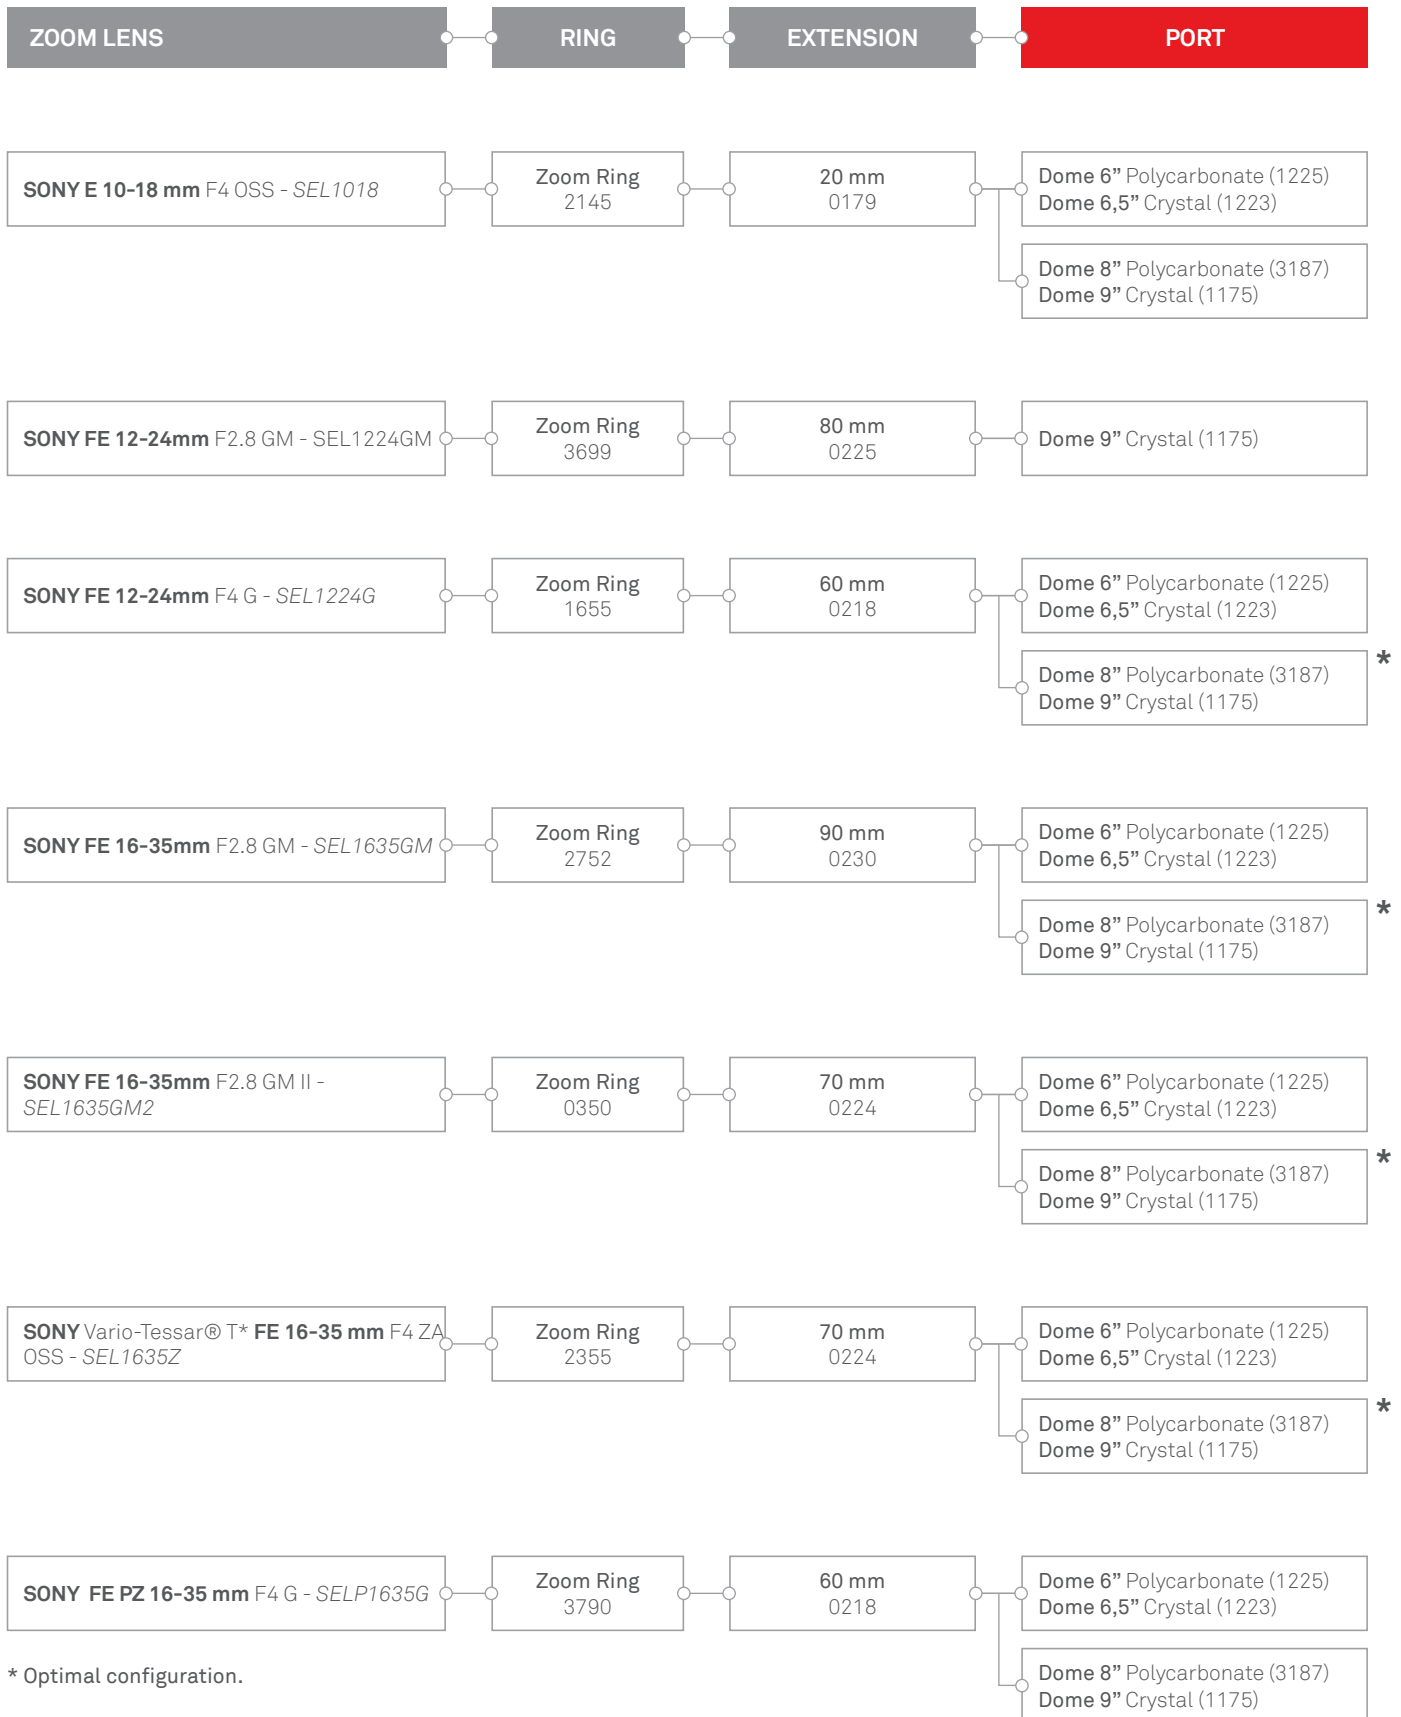

Port systems for **SONY** for MIRRORLESS

BAYONET -B120

* Optimal configuration.

ISOTECNIC Srl

Via Milano, 177/B | Castelnuovo del Garda | 37014 | Verona | Italia | Partita IVA 04476140233 | Tel. +39 045.6450480

info@isotecnic.it | www.isotecnic.it

Follow us on