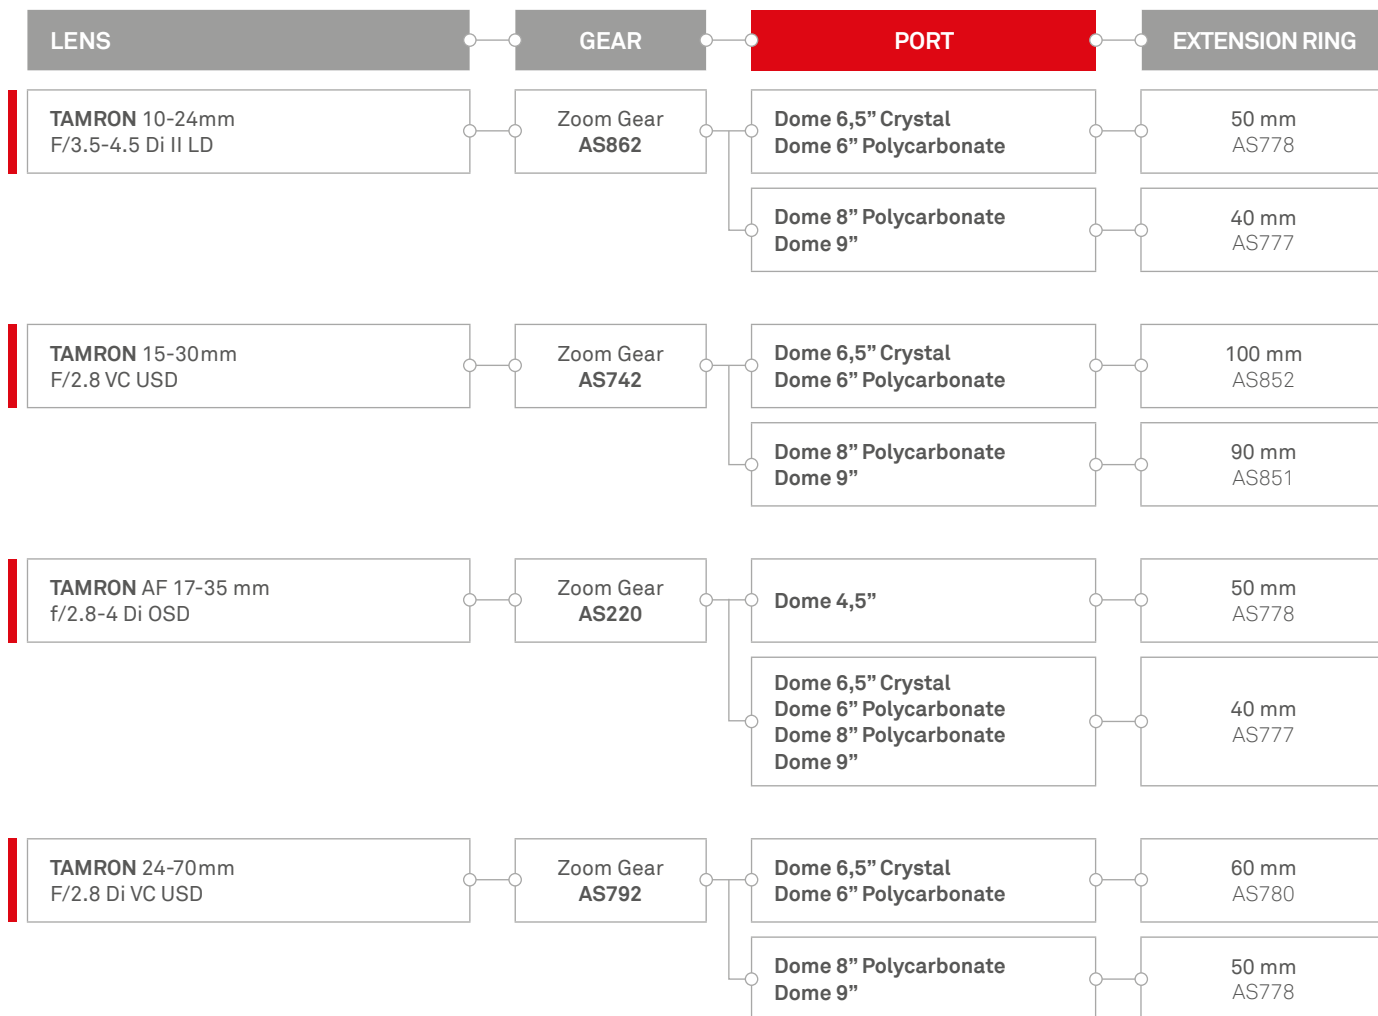

ISOTTA[®]

HOUSINGS and ACCESSORIES
for UNDERWATER PHOTOGRAPHY

PORT CHART TAMRON

Last Update 04/12/2020

ISOTECNIC Srl

Via Milano, 177/B | Castelnuovo del Garda | 37014 | Verona | Italia | Partita IVA 04476140233 | Tel. +39 045.6450480

info@isotecnic.it | www.isotecnic.it

Follow us on   

PORT CHART

Dome 4,5" -B120 cod. AS770

Dome 6,5" Crystal -B120 cod. AS740
Dome 6" Polycarbonate -B120 cod. AS801

Dome 8" Polycarbonate -B120 cod. AS762
Dome 9" -B120 cod. AS795