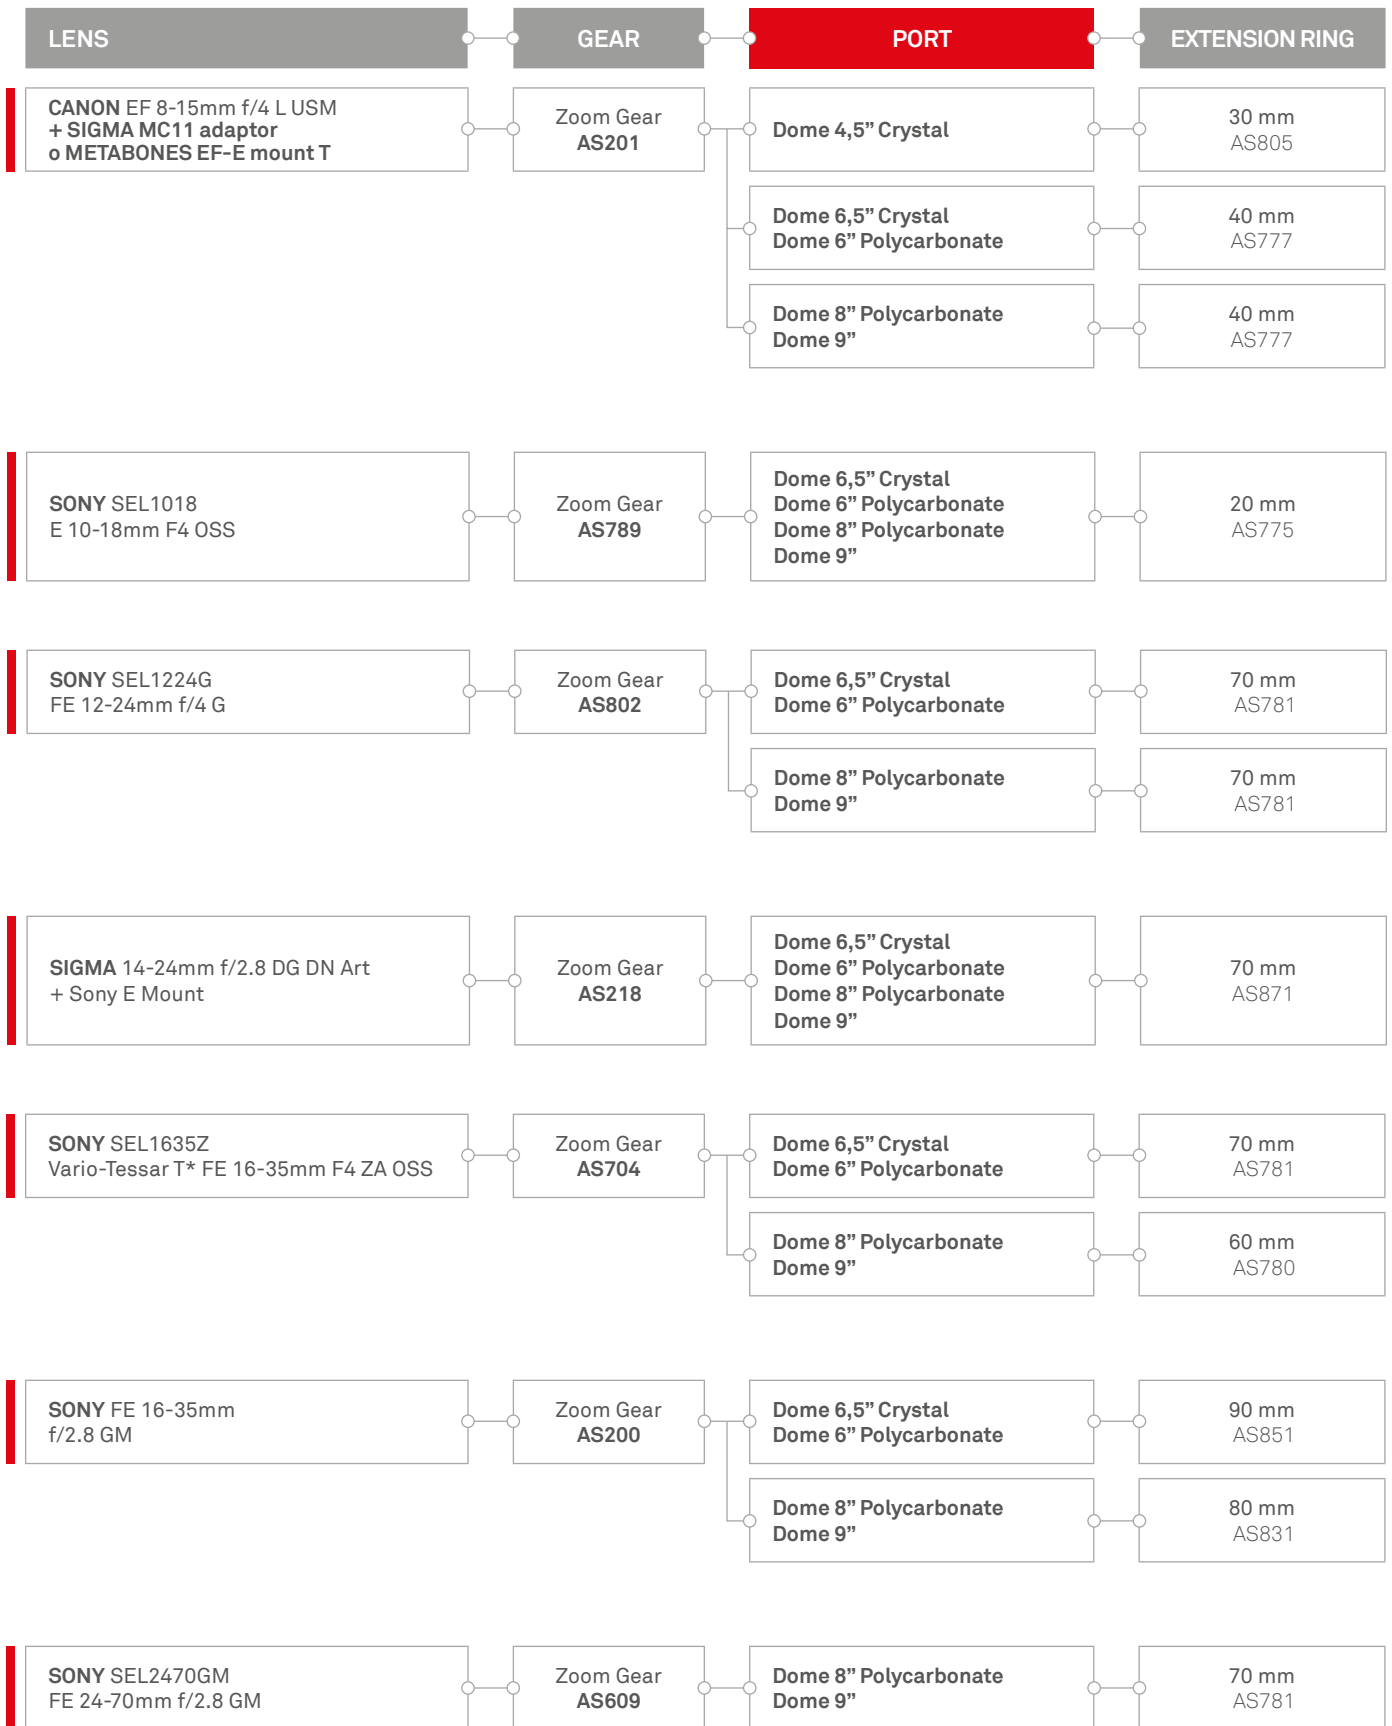

ISOTTA[®]

HOUSINGS and ACCESSORIES
for UNDERWATER PHOTOGRAPHY

PORT CHART

SONY[®]

A7 II / A7R II / A7S II / A7 III / A7R III / A7S III

Last Update 21/01/2021

ISOTECNIC Srl

Via Milano, 177/B | Castelnuovo del Garda | 37014 | Verona | Italia | Partita IVA 04476140233 | Tel. +39 045.6450480

info@isotecnic.it | www.isotecnic.it

Follow us on   

PORT CHART

Dome 4,5" -B120 cod. AS770

Dome 6,5" Crystal -B120 cod. AS740
 Dome 6" Polycarbonate -B120 cod. AS801

Dome 8" Polycarbonate -B120 cod. AS762
 Dome 9" -B120 cod. AS795