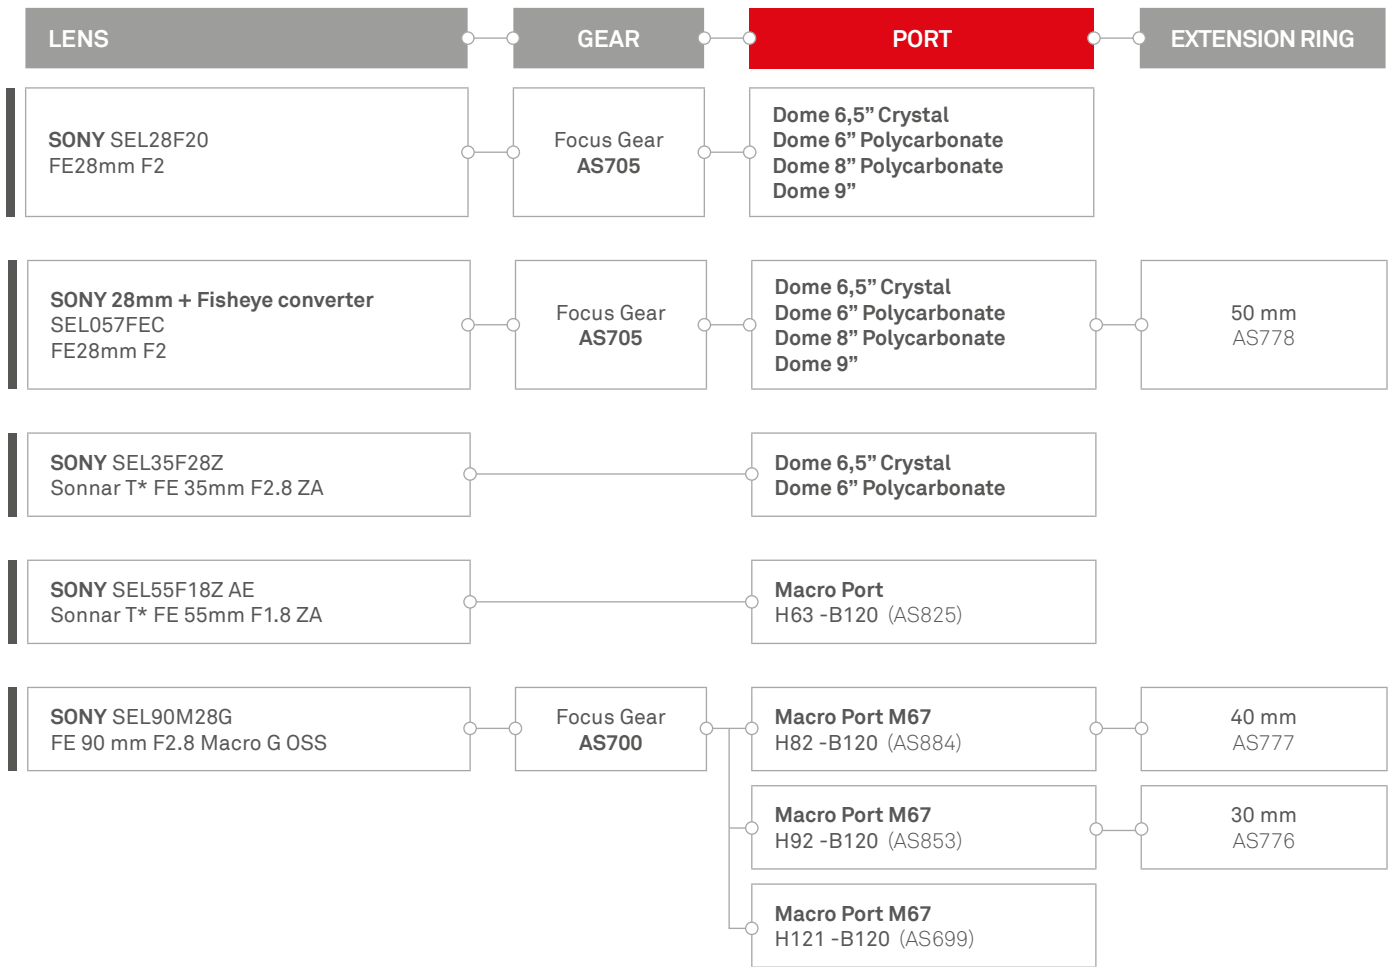

info@isotecnic.it | www.isotecnic.it

Follow us on   

PORT CHART

Dome 4,5" -B120 cod. AS770

Dome 6,5" Crystal -B120 cod. AS740
Dome 6" Polycarbonate -B120 cod. AS801

Dome 8" Polycarbonate -B120 cod. AS762
Dome 9" -B120 cod. AS795