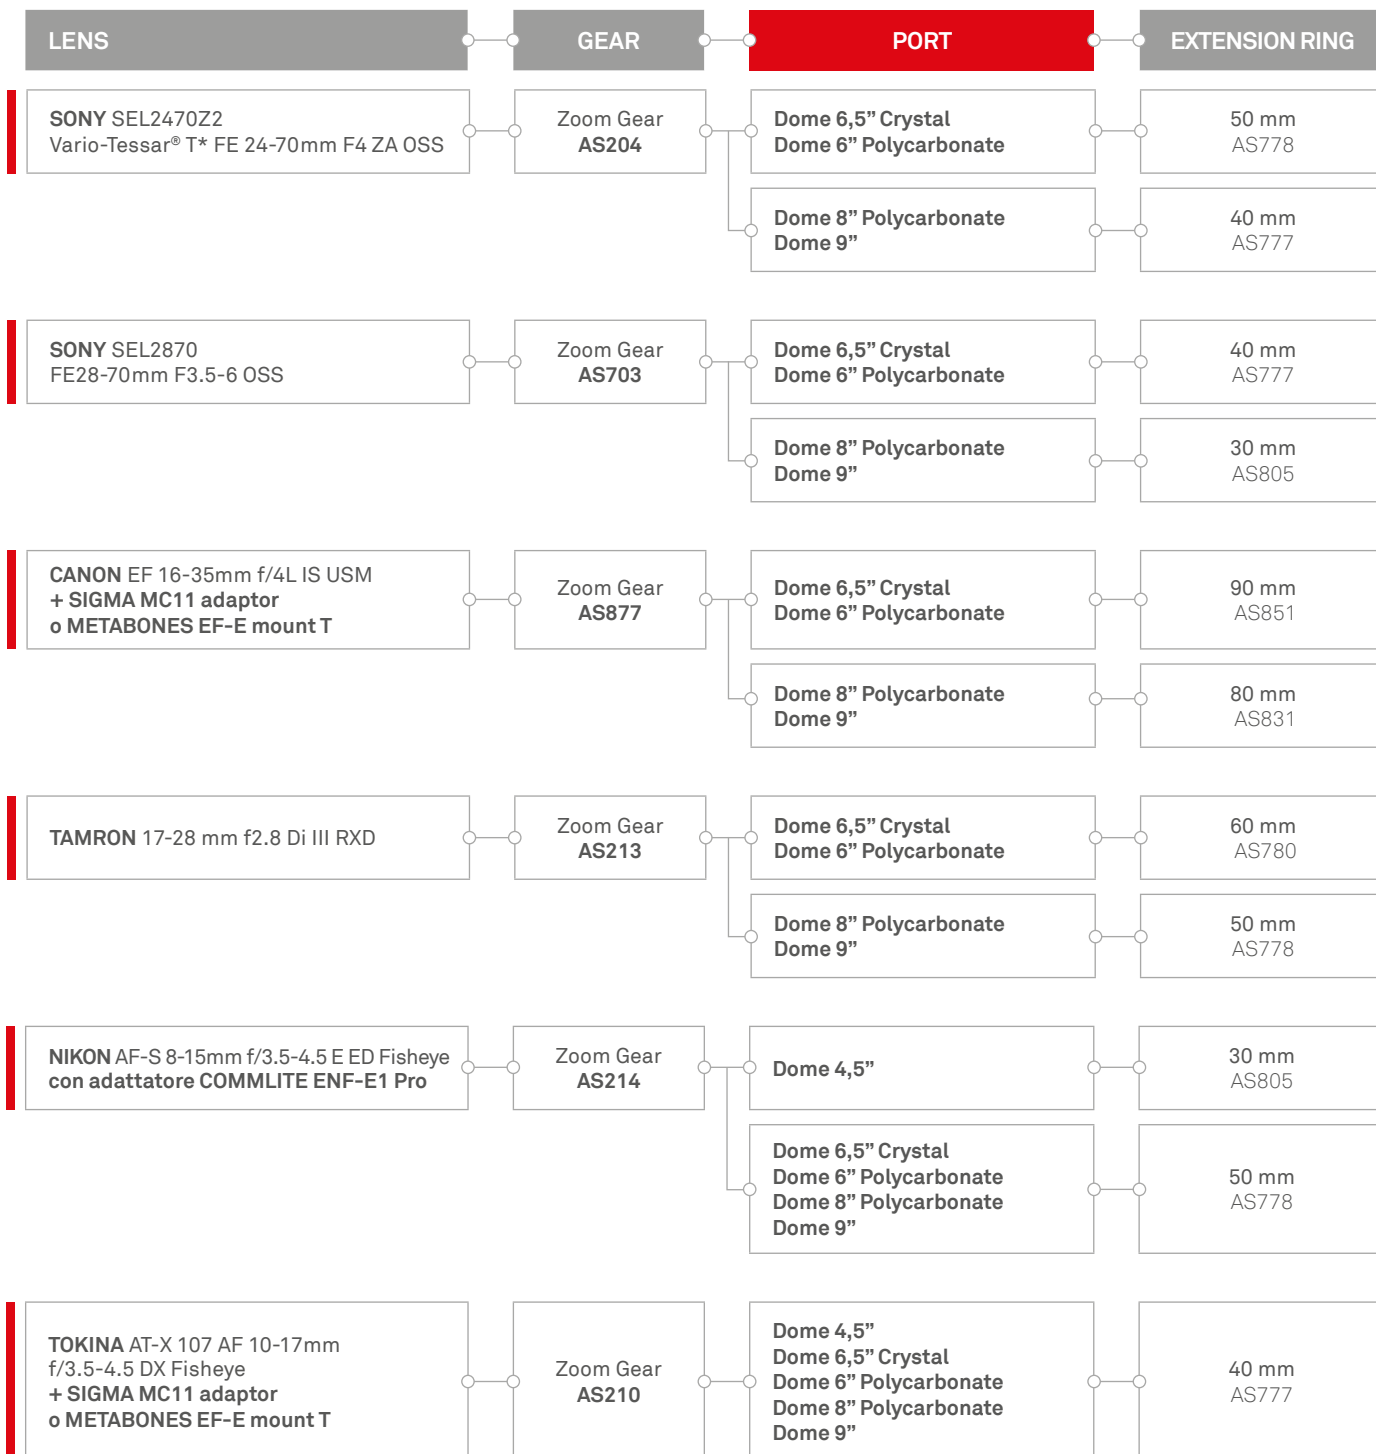

PORT CHART

SONY

Dome 4,5" -B120 cod. AS770

Dome 6,5" Crystal -B120 cod. AS740
Dome 6" Polycarbonate -B120 cod. AS801

Dome 8" Polycarbonate -B120 cod. AS762
Dome 9" -B120 cod. AS795

ISOTECNIC Srl

Via Milano, 177/B | Castelnuovo del Garda | 37014 | Verona | Italia | Partita IVA 04476140233 | Tel. +39 045.6450480

info@isotecnic.it | www.isotecnic.it

Follow us on