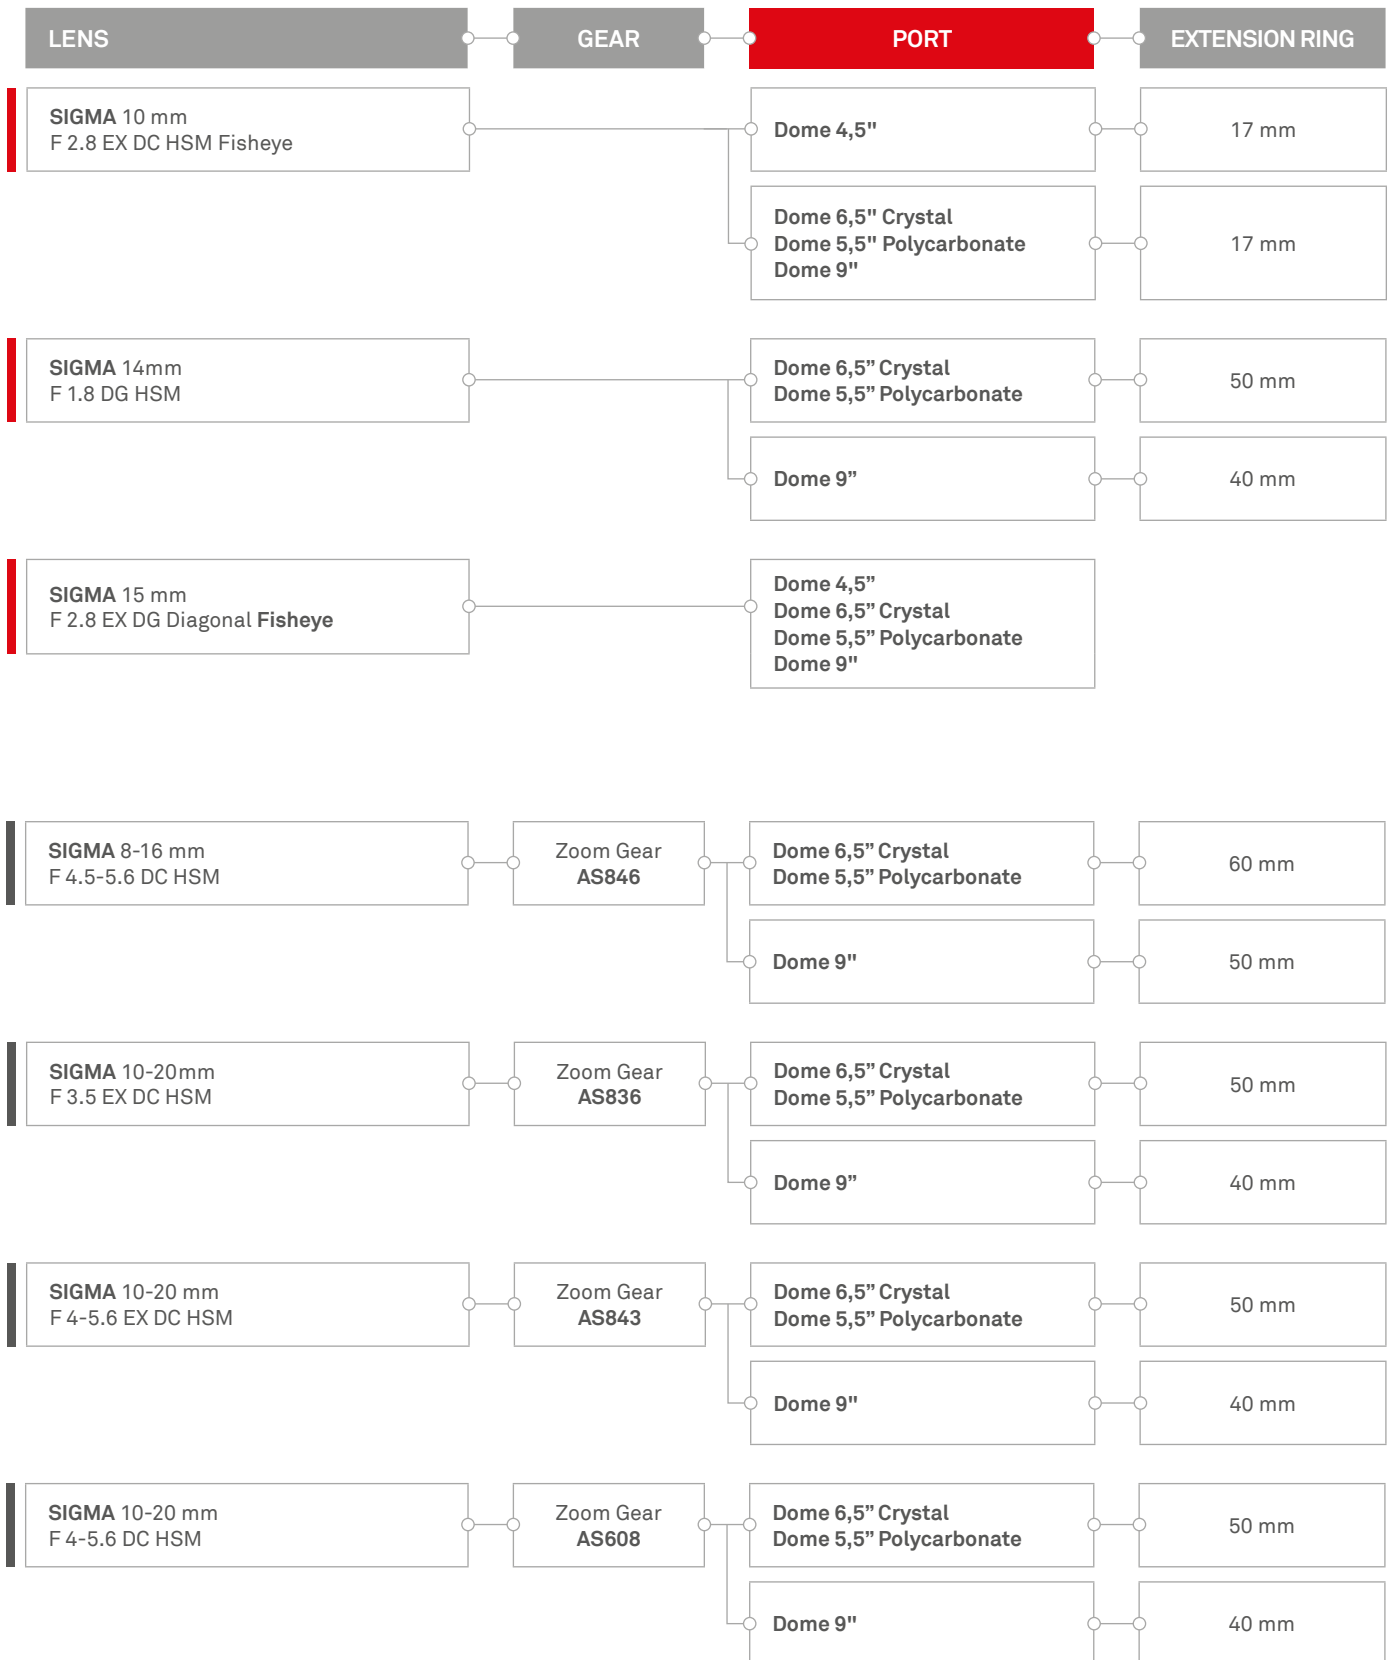

PORT CHART

SIGMA

Dome 4,5" -B120 cod.AS770
Dome 5,5" Polycarbonate -B120 cod.AS801

Dome 6,5" Crystal -B120 cod.AS740
Dome 9" cod.AS795

ISOTECNIC Srl

Via Milano, 177/B | Castelnuovo del Garda | 37014 | Verona | Italia | Partita IVA 04476140233 | Tel. +39 045.6450480

info@isotecnic.it | www.isotecnic.it

Follow us on