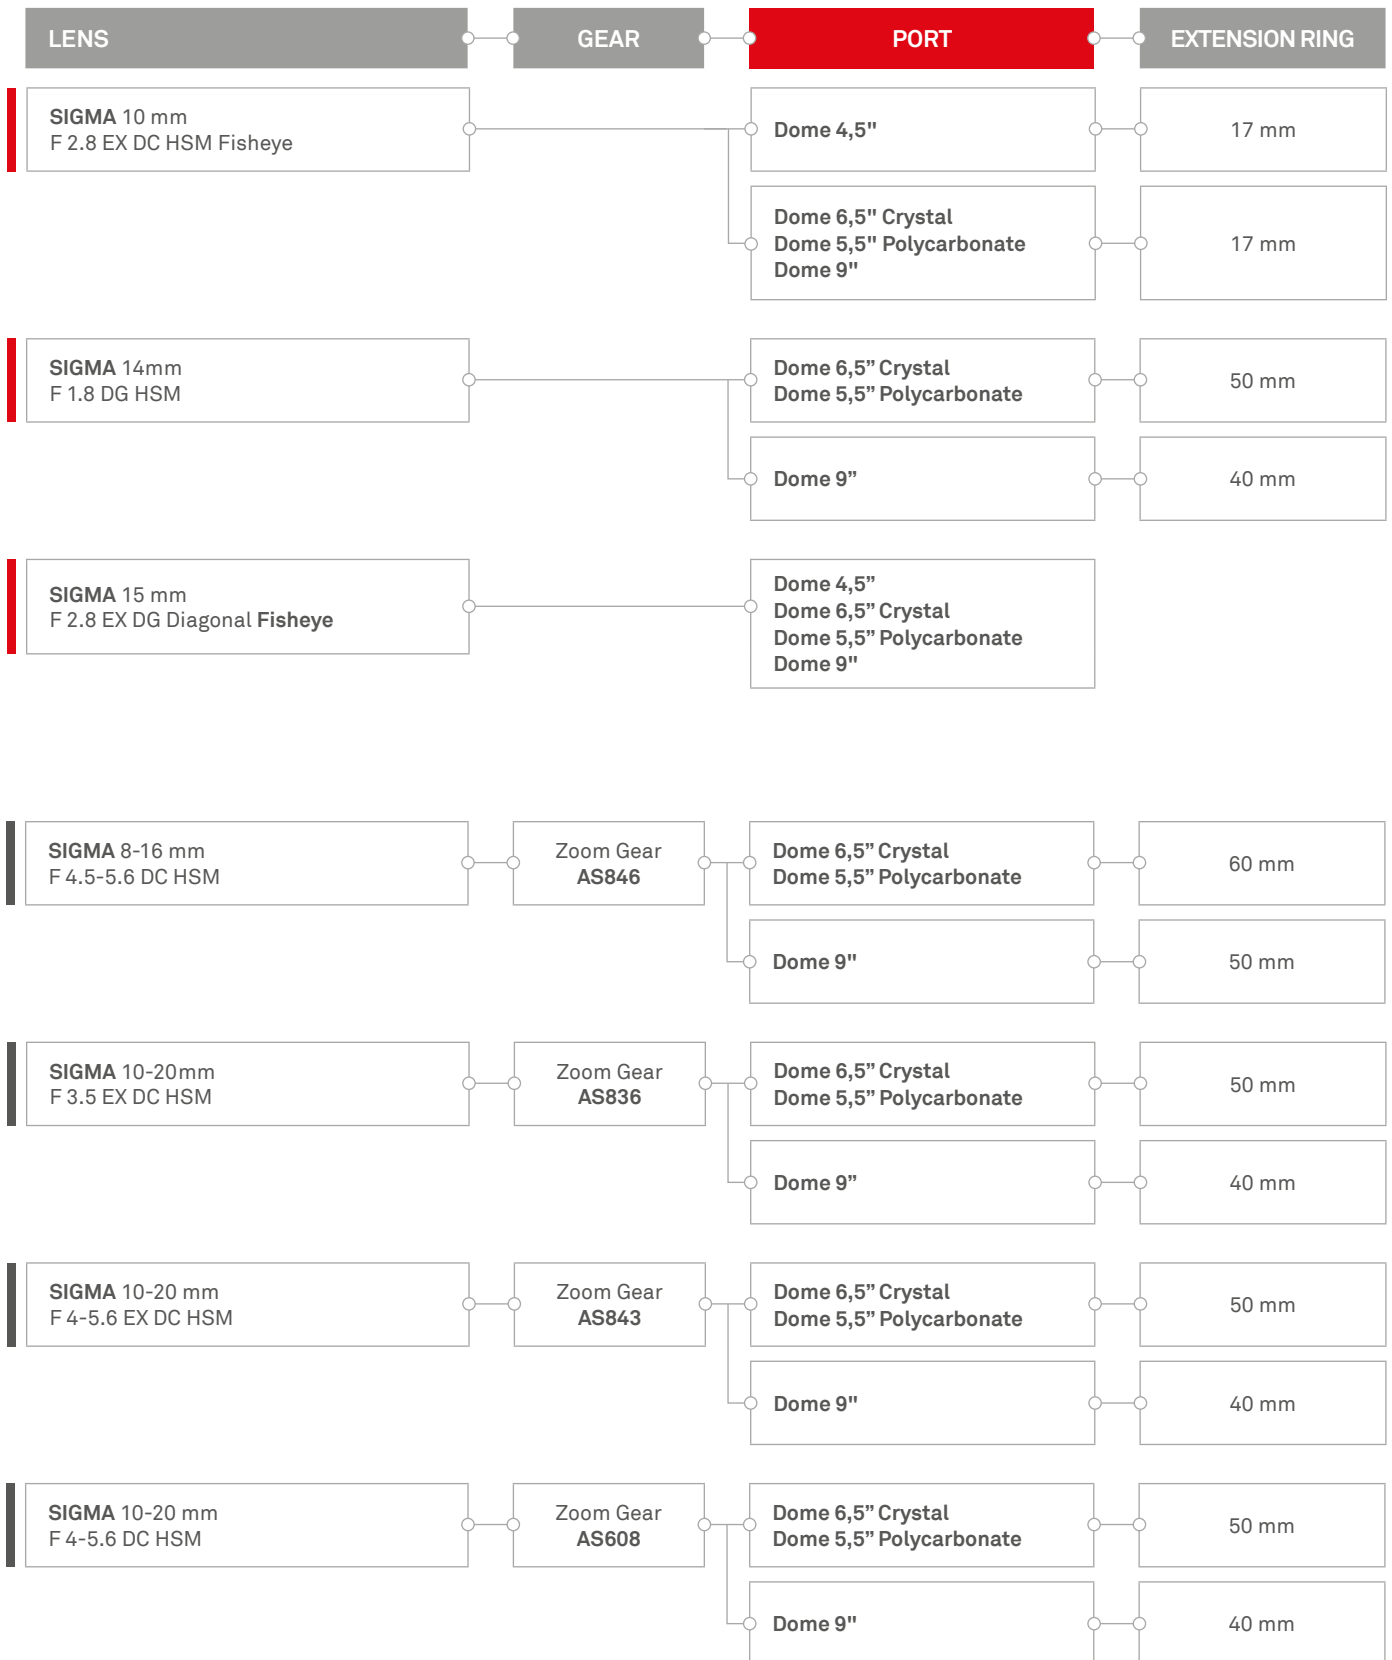

PORT CHART

SIGMA

Dome 4,5" -B120 cod.AS770
Dome 5,5" Polycarbonate -B120 cod.AS801

Dome 6,5" Crystal -B120 cod.AS740
Dome 9" cod.AS795

ISOTECNIC Srl

Via Milano, 177/B | Castelnuovo del Garda | 37014 | Verona | Italia | Partita IVA 04476140233 | Tel. +39 045.6450480

info@isotecnic.it | www.isotecnic.it

Follow us on