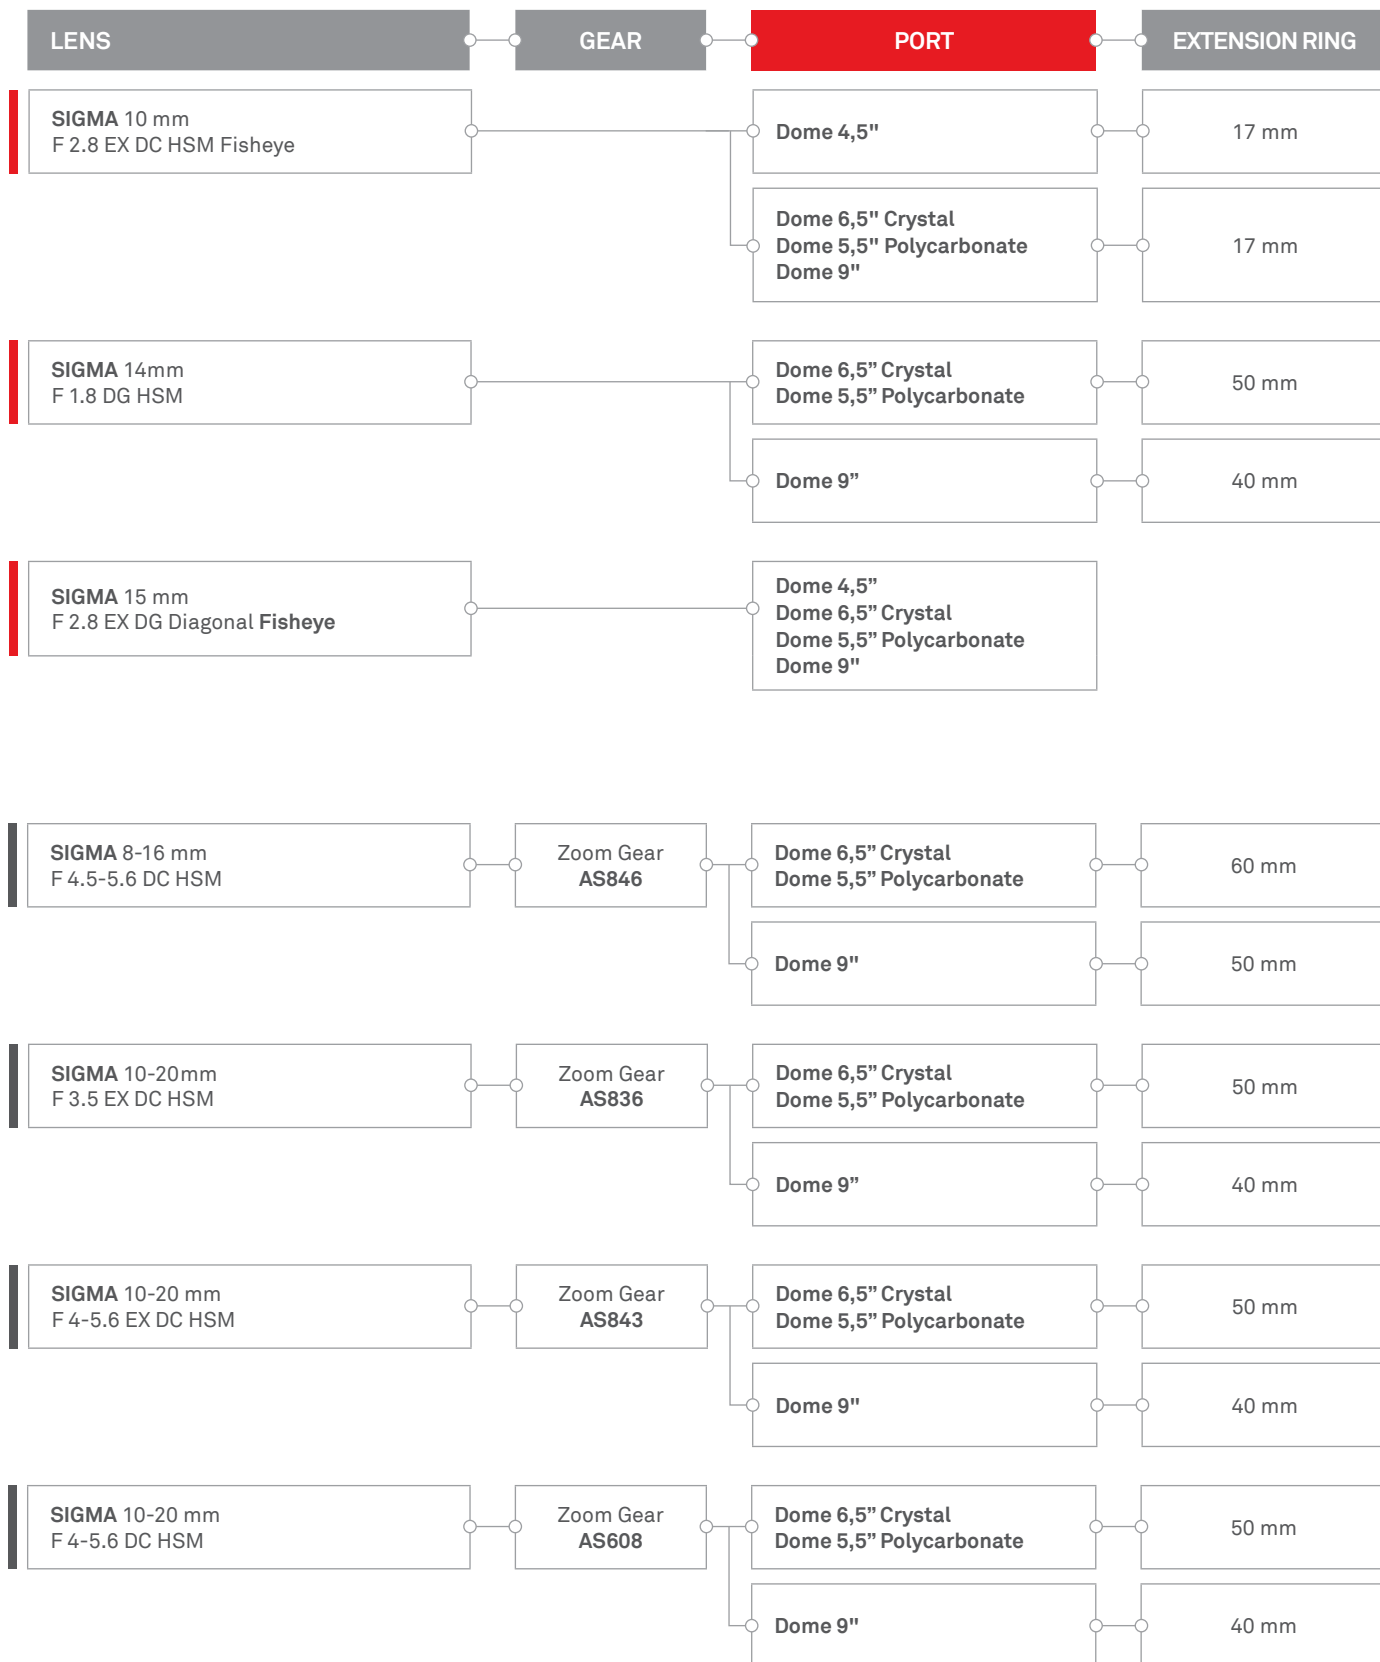

PORT CHART

SIGMA

Dome 4,5" -B120 cod.AS770
Dome 5,5" Polycarbonate -B120 cod.AS801

Dome 6,5" Crystal -B120 cod.AS740
Dome 9" cod.AS795

ISOTECNIC Srl

Via Milano, 177/B | Castelnuovo del Garda | 37014 | Verona | Italia | Partita IVA 04476140233 | Tel. +39 045.6450480

info@isotecnic.it | www.isotecnic.it

Follow us on