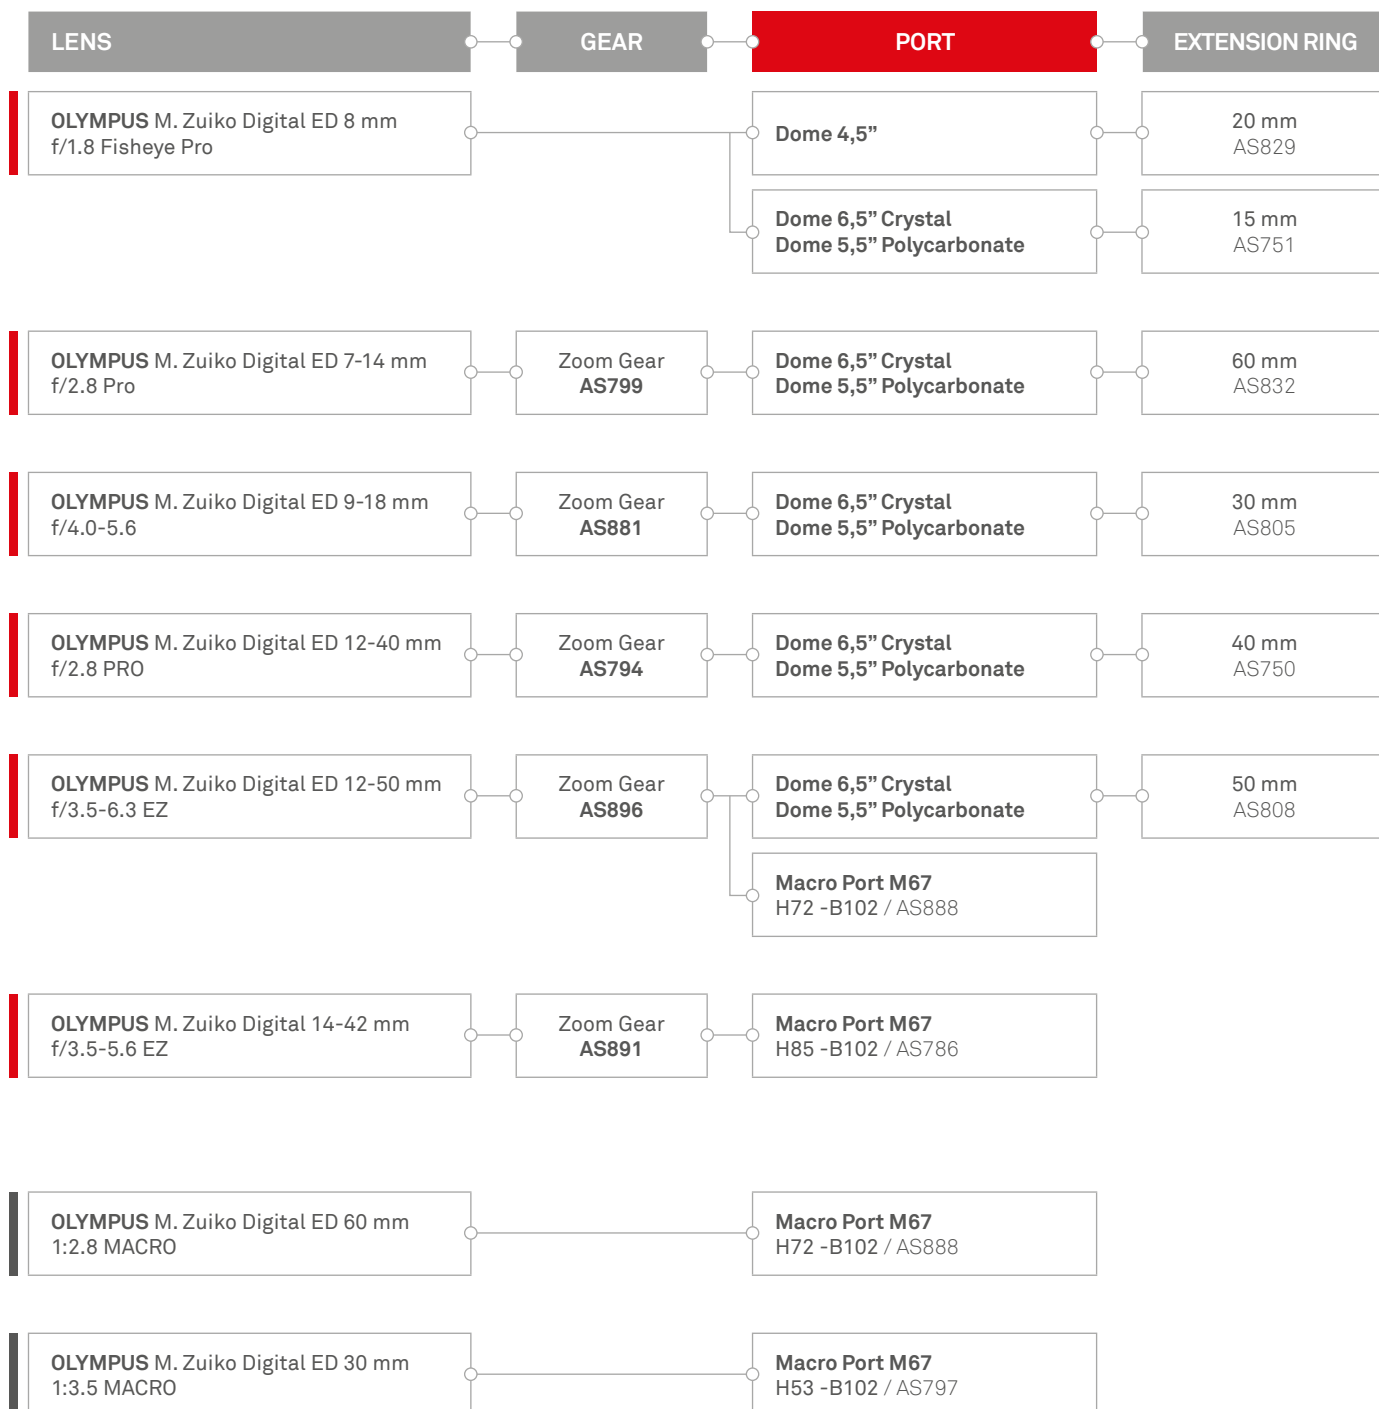

ISOTTA[®]

HOUSINGS and ACCESSORIES
for UNDERWATER PHOTOGRAPHY

PORT CHART

for Panasonic Lumix GH4 and GH5

OLYMPUS[®]

FOCUS ON LIFE

ISOTECNIC Srl

Via Milano, 177/B | Castelnuovo del Garda | 37014 | Verona | Italia | Partita IVA 04476140233 | Tel. +39 045.6450480

info@isotecnic.it | www.isotecnic.it

Follow us on   

PORT CHART

for Panasonic Lumix GH4 e GH5

Dome 4,5" -B102 cod.AS771
Dome 6,5" Crystal -B102 cod.AS743

Dome 5,5" Polycarbonate -B102 cod.AS807

ISOTECNIC Srl