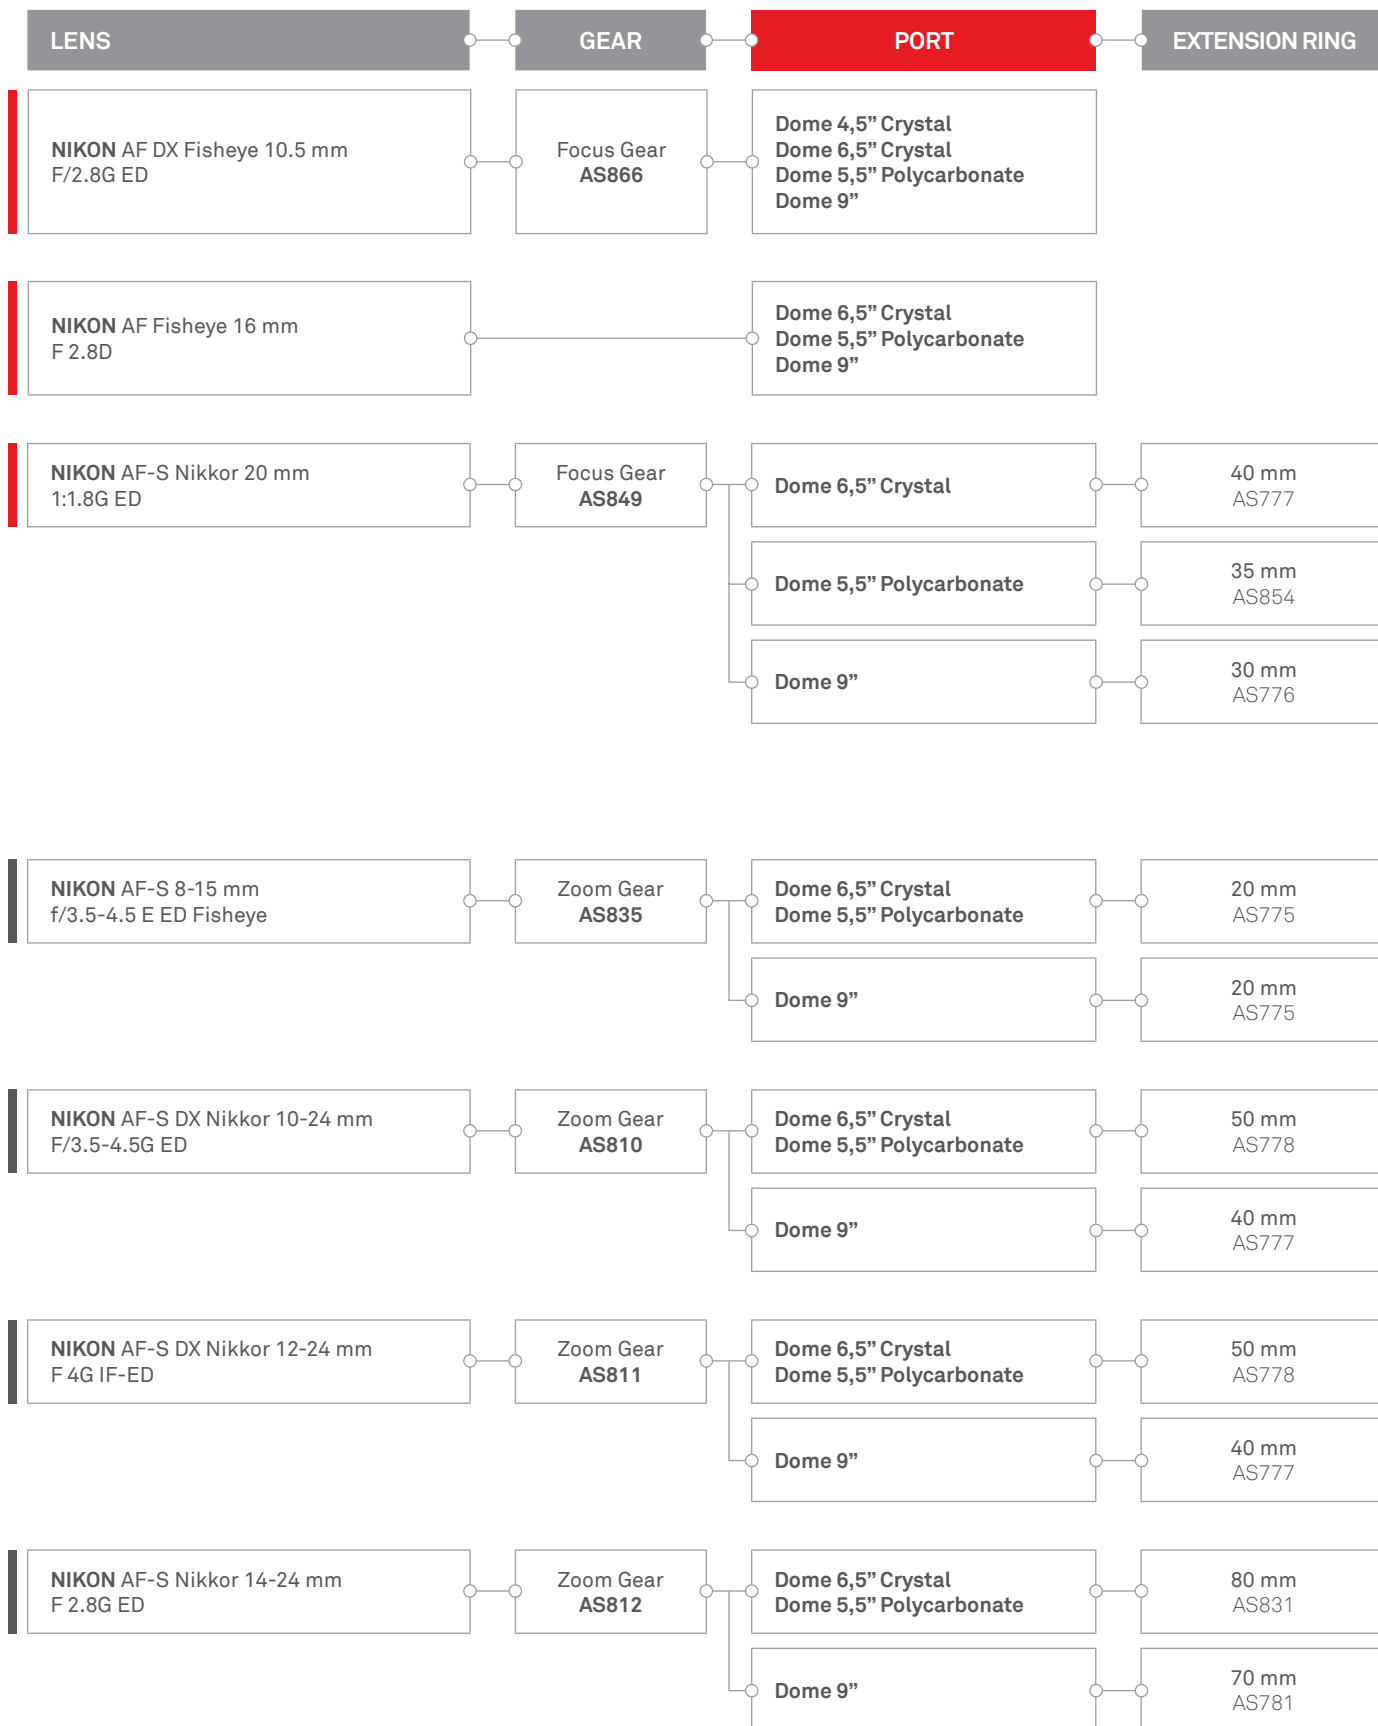

ISOTTA[®]

HOUSINGS and ACCESSORIES
for UNDERWATER PHOTOGRAPHY

PORT CHART *Nikon*

ISOTECNIC Srl

Via Milano, 177/B | Castelnuovo del Garda | 37014 | Verona | Italia | Partita IVA 04476140233 | Tel. +39 045.6450480

info@isotecnic.it | www.isotecnic.it

Follow us on   

PORT CHART

Dome 4,5" -B120 cod. AS770
Dome 6,5" Crystal -B120 cod. AS740

Dome 5,5" Polycarbonate -B120 cod. AS801
Dome 9" -B120 cod. AS795

ISOTECNIC Srl