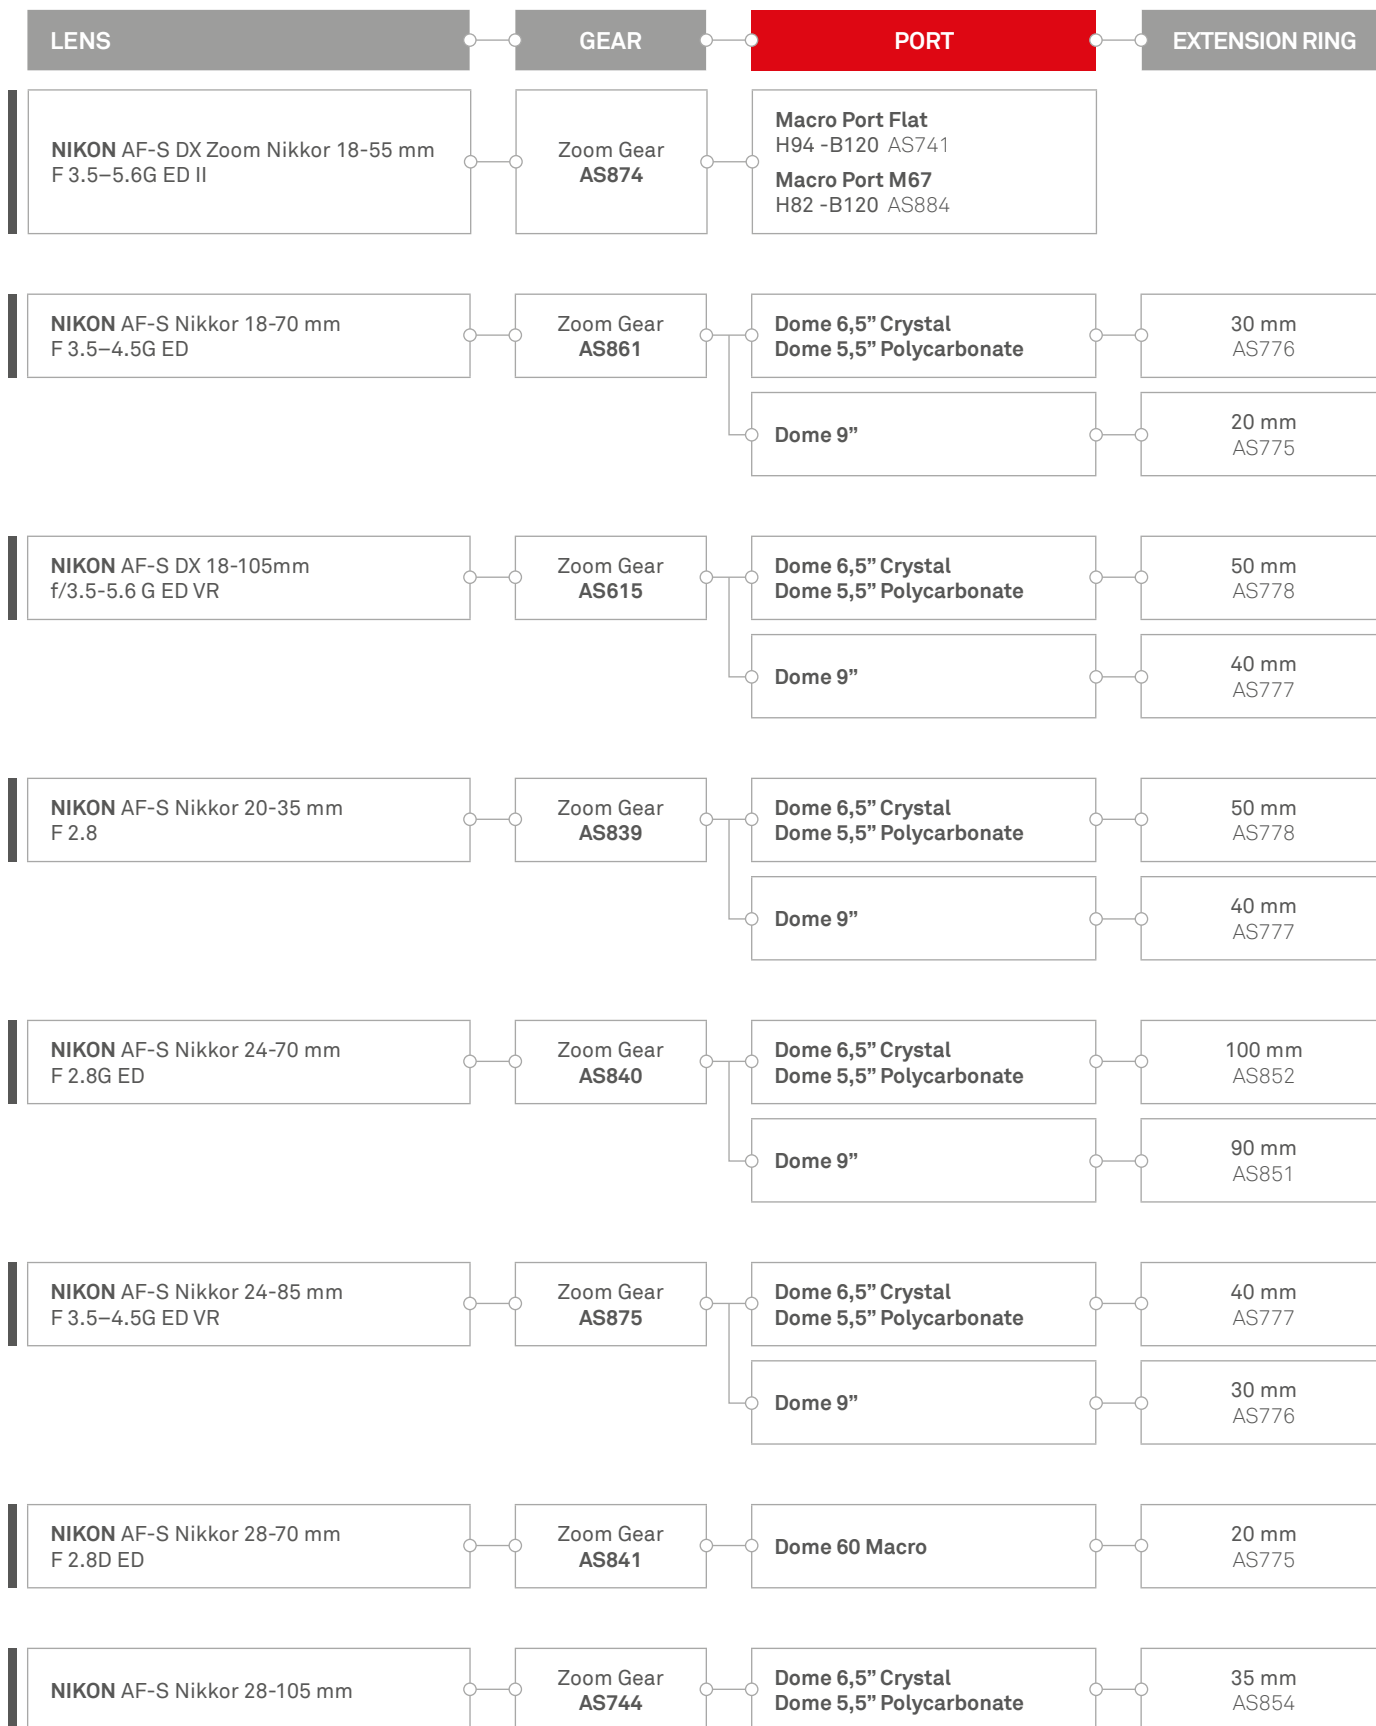

info@isotecnic.it | www.isotecnic.it

Follow us on   

PORT CHART

Nikon

Dome 4,5" -B120 cod. AS770
Dome 6,5" Crystal -B120 cod. AS740

Dome 5,5" Polycarbonate -B120 cod. AS801
Dome 9" -B120 cod. AS795

ISOTECNIC Srl