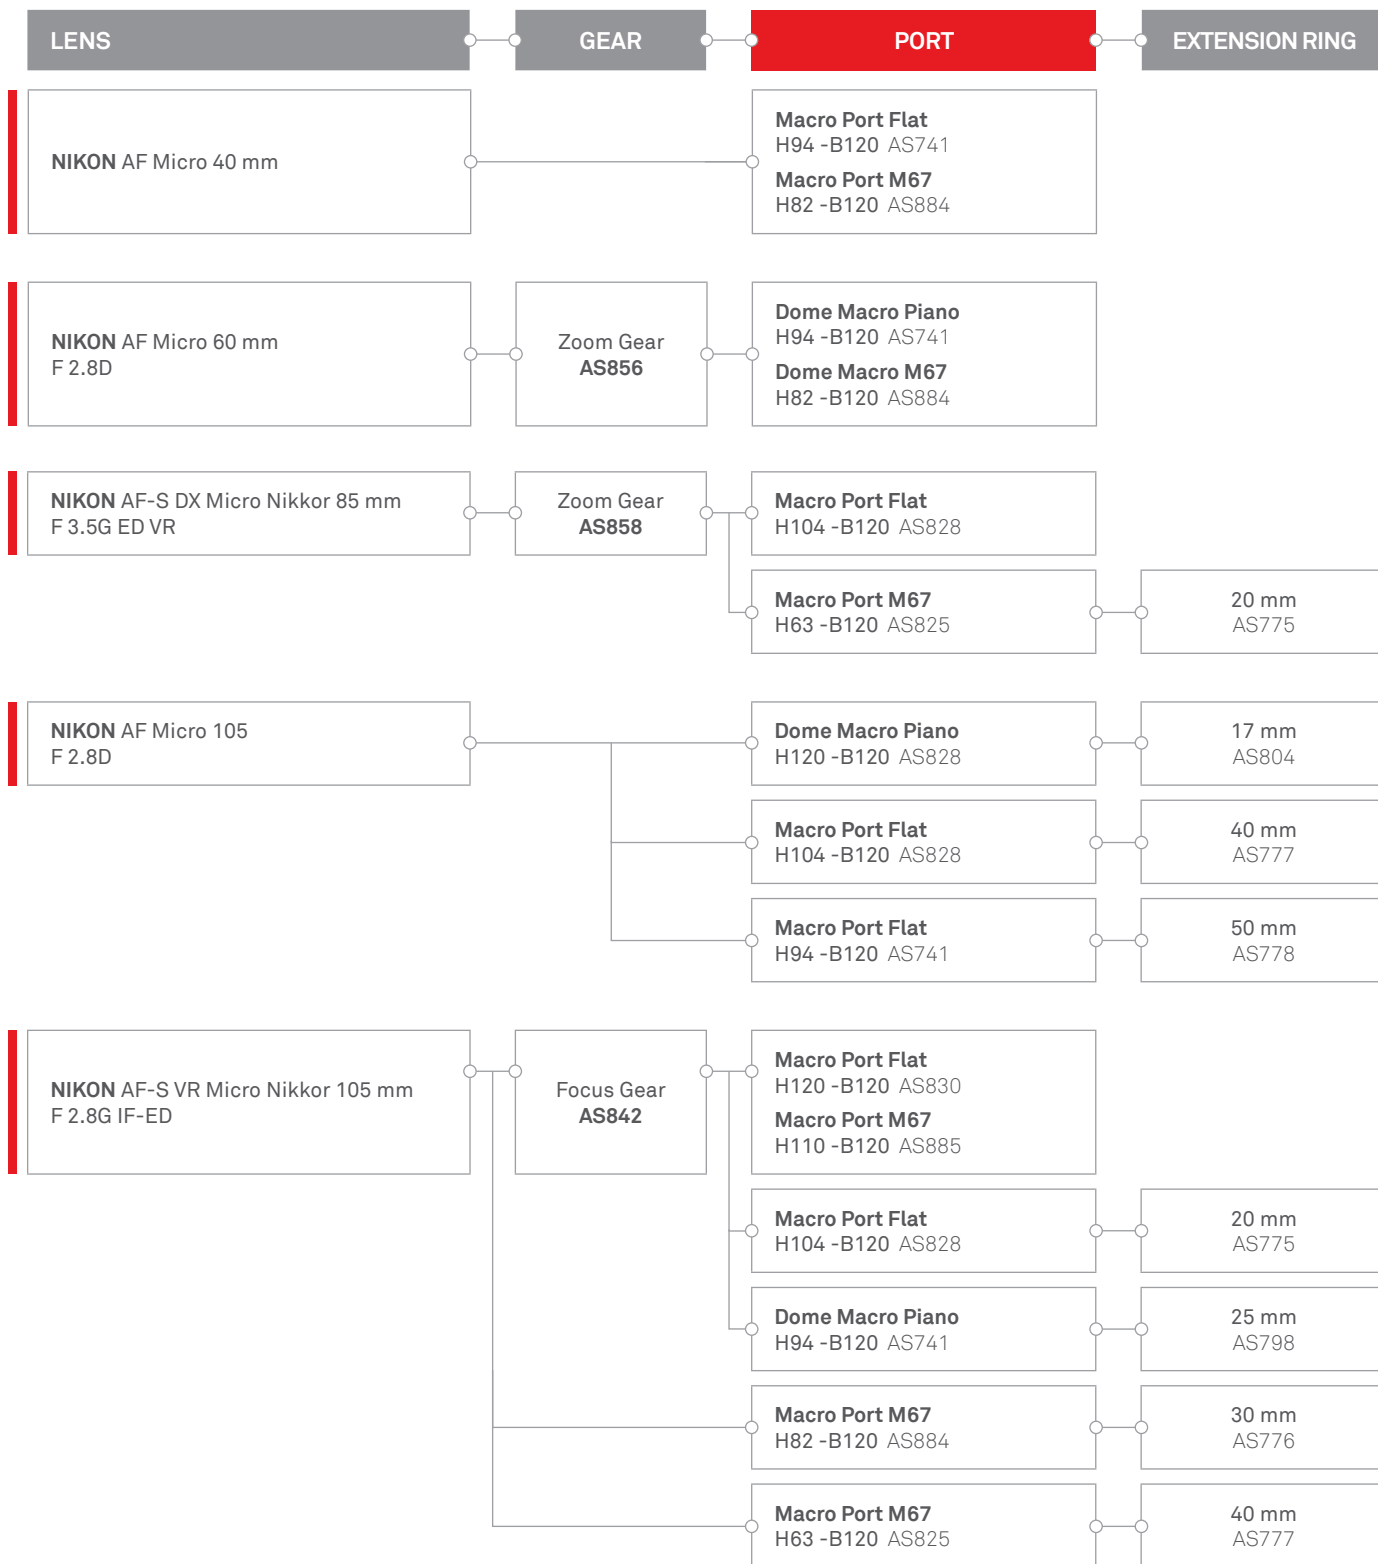

PORT CHART

Dome 4,5" -B120 cod. AS770
Dome 6,5" Crystal -B120 cod. AS740

Dome 5,5" Polycarbonate -B120 cod. AS801
Dome 9" -B120 cod. AS795

ISOTECNIC Srl

Via Milano, 177/B | Castelnuovo del Garda | 37014 | Verona | Italia | Partita IVA 04476140233 | Tel. +39 045.6450480

info@isotecnic.it | www.isotecnic.it

Follow us on