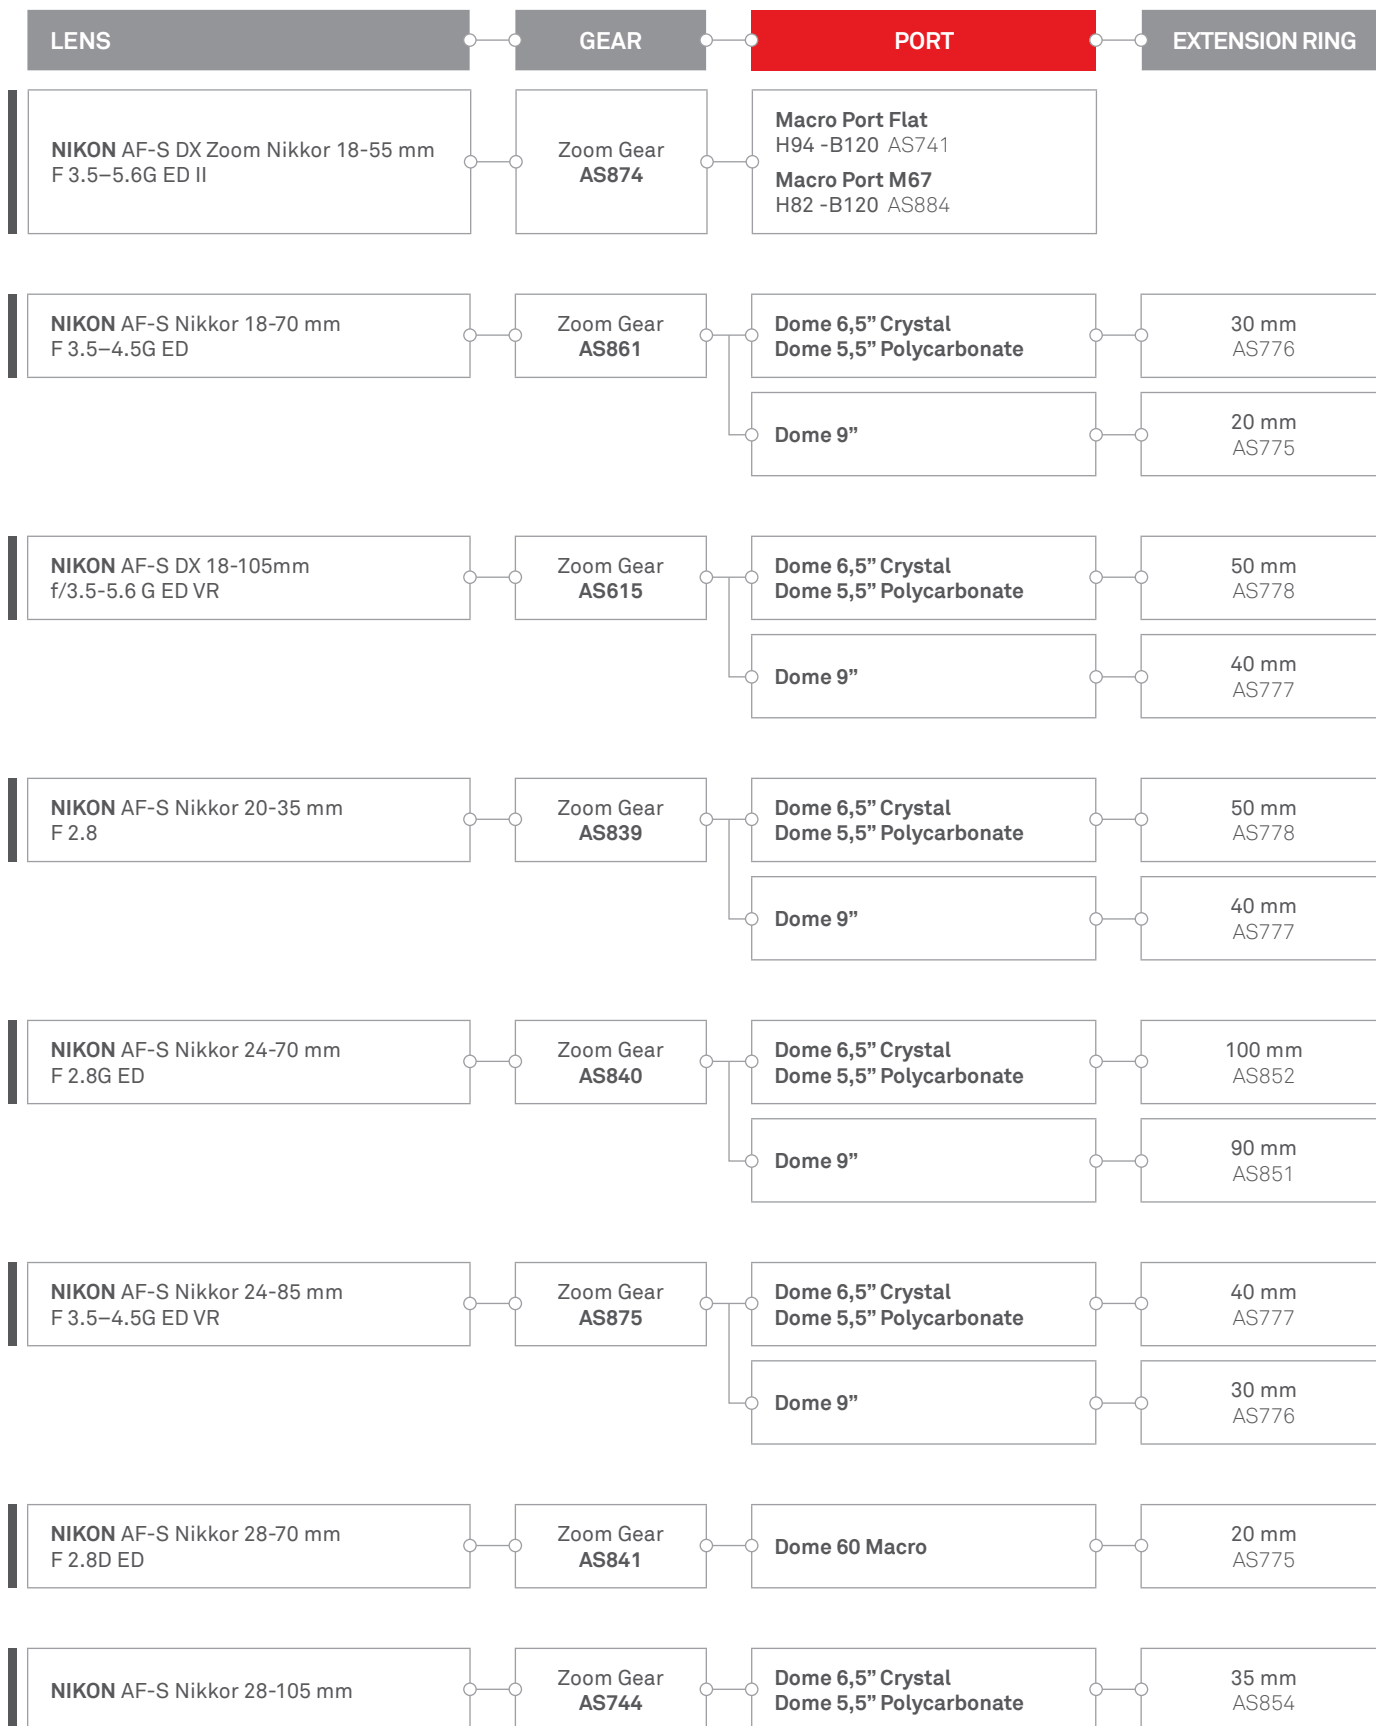

info@isotecnic.it | www.isotecnic.it

Follow us on

PORT CHART

Nikon

Dome 4,5" -B120 cod. AS770
Dome 6,5" Crystal -B120 cod. AS740

Dome 5,5" Polycarbonate -B120 cod. AS801
Dome 9" -B120 cod. AS795

ISOTECNIC Srl