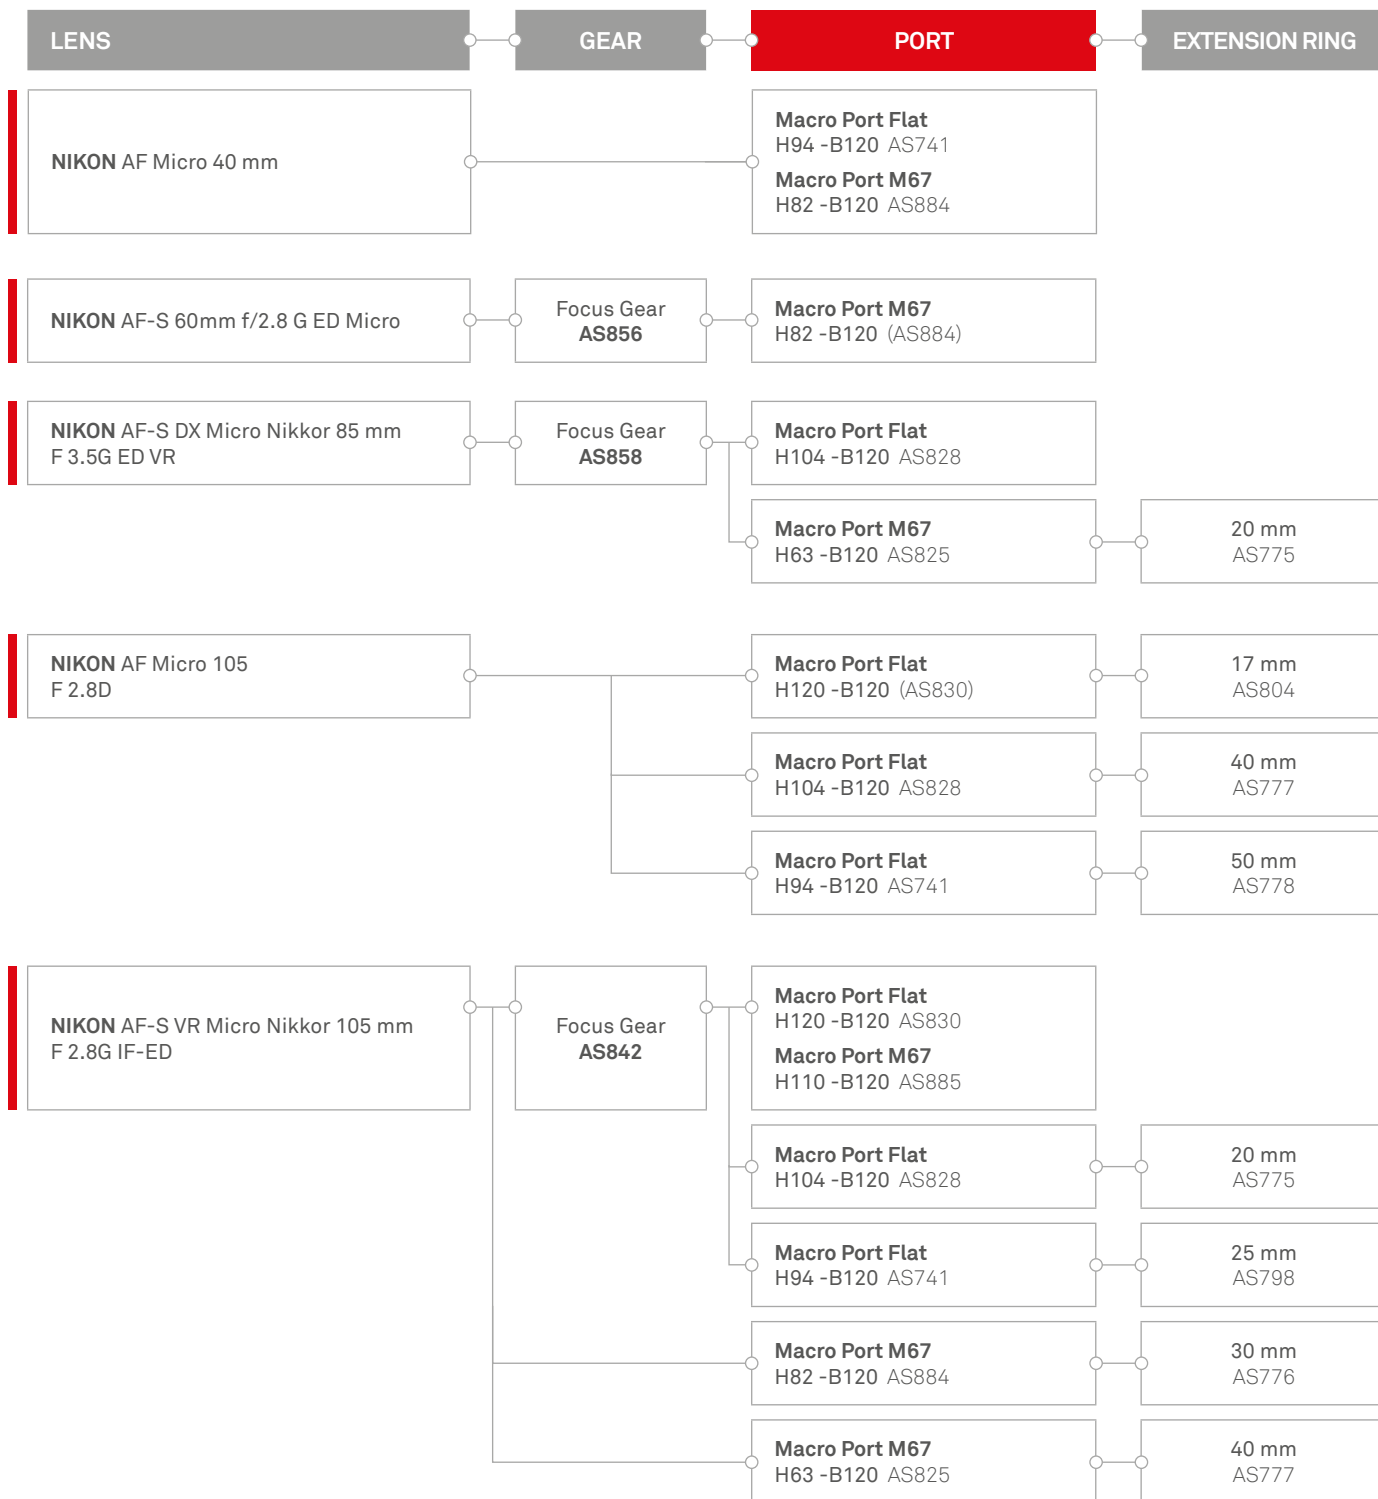

PORT CHART

Dome 4,5" -B120 cod. AS770
Dome 6,5" Crystal -B120 cod. AS740

Dome 5,5" Polycarbonate -B120 cod. AS801
Dome 9" -B120 cod. AS795

ISOTECNIC Srl

Via Milano, 177/B | Castelnuovo del Garda | 37014 | Verona | Italia | Partita IVA 04476140233 | Tel. +39 045.6450480

info@isotecnic.it | www.isotecnic.it

Follow us on