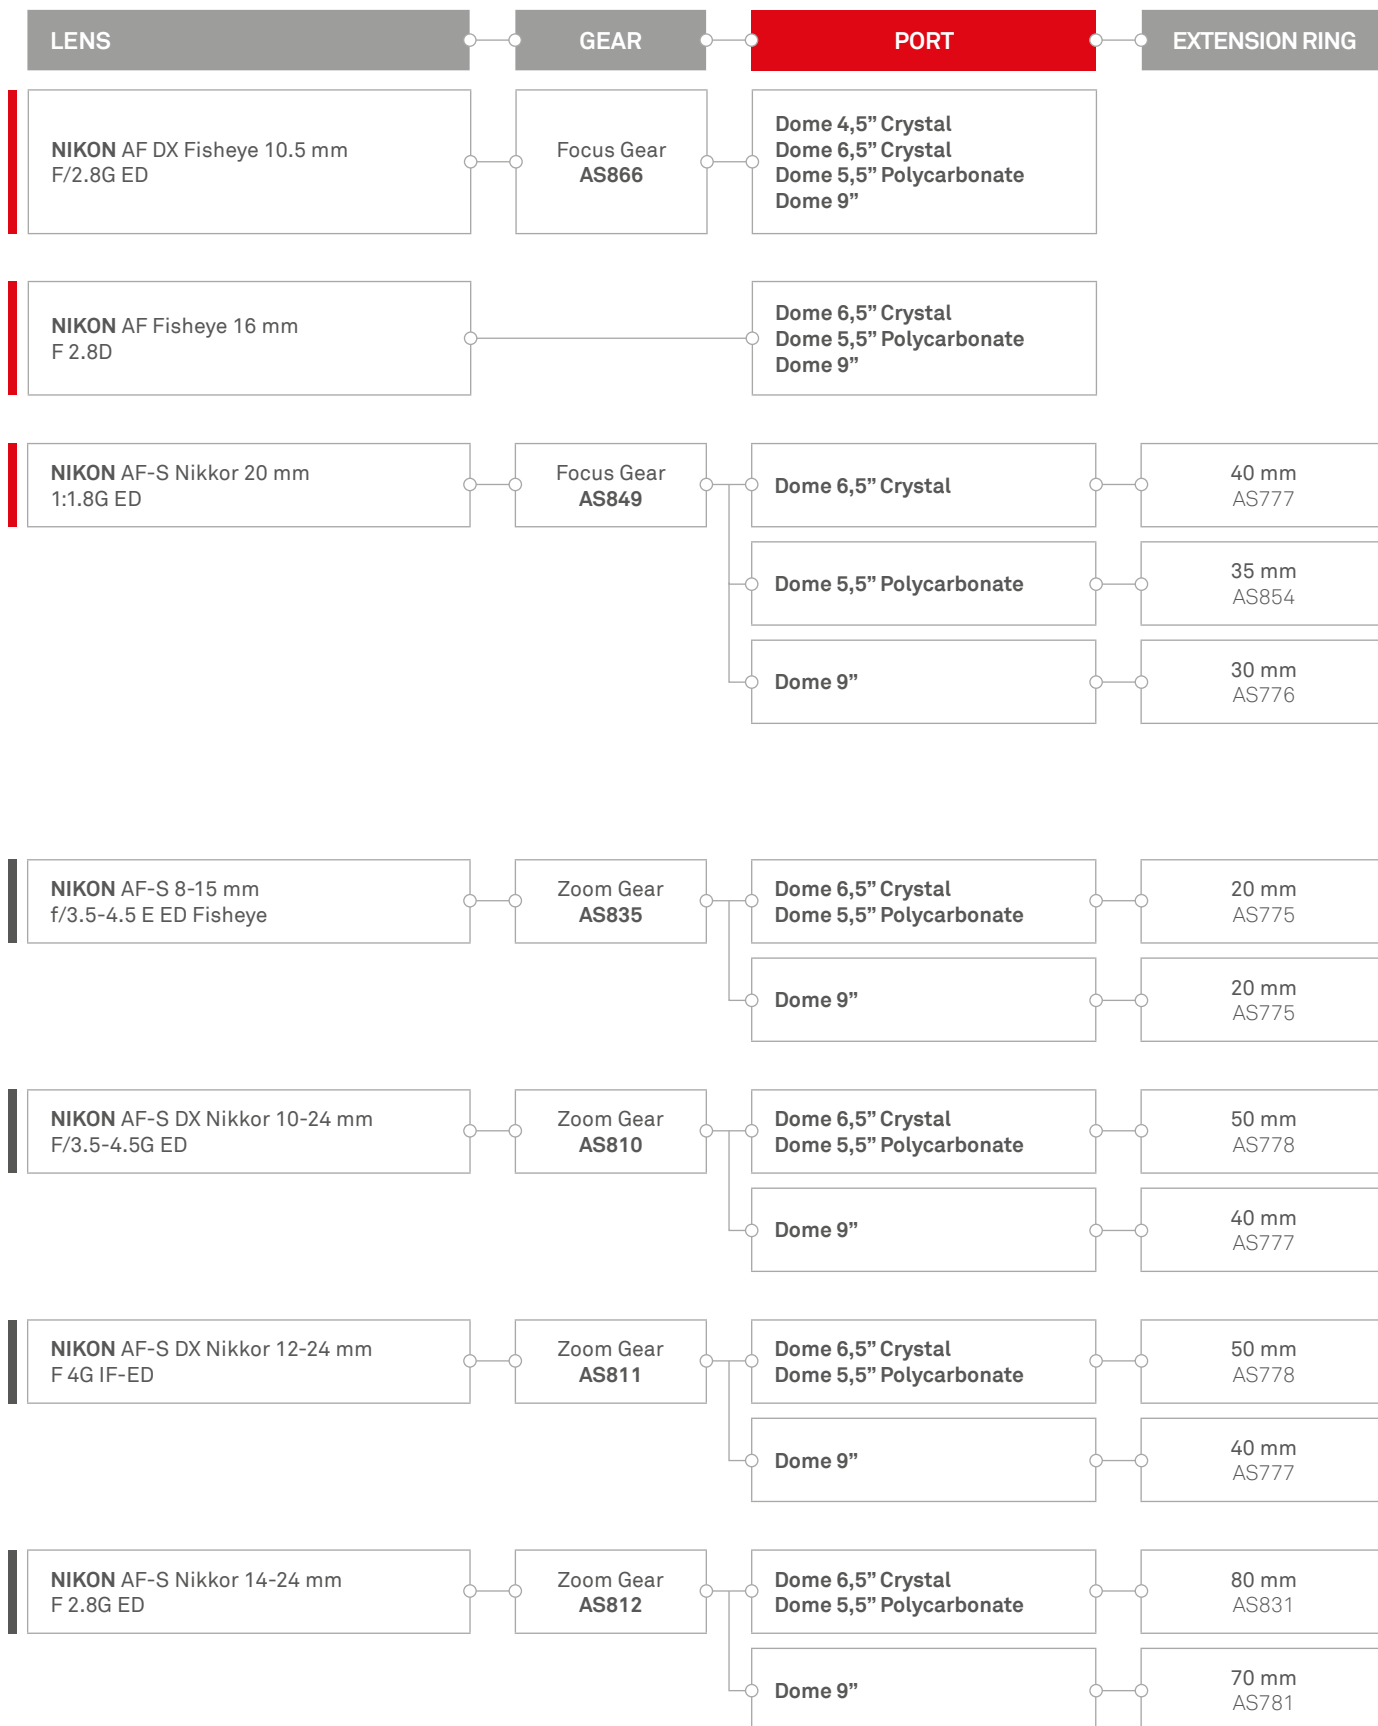

ISOTTA[®]

HOUSINGS and ACCESSORIES
for UNDERWATER PHOTOGRAPHY

PORT CHART *Nikon*

ISOTECNIC Srl

Via Milano, 177/B | Castelnuovo del Garda | 37014 | Verona | Italia | Partita IVA 04476140233 | Tel. +39 045.6450480

info@isotecnic.it | www.isotecnic.it

Follow us on   

PORT CHART

Dome 4,5" -B120 cod. AS770
 Dome 6,5" Crystal -B120 cod. AS740

Dome 5,5" Polycarbonate -B120 cod. AS801
 Dome 9" -B120 cod. AS795

ISOTECNIC Srl