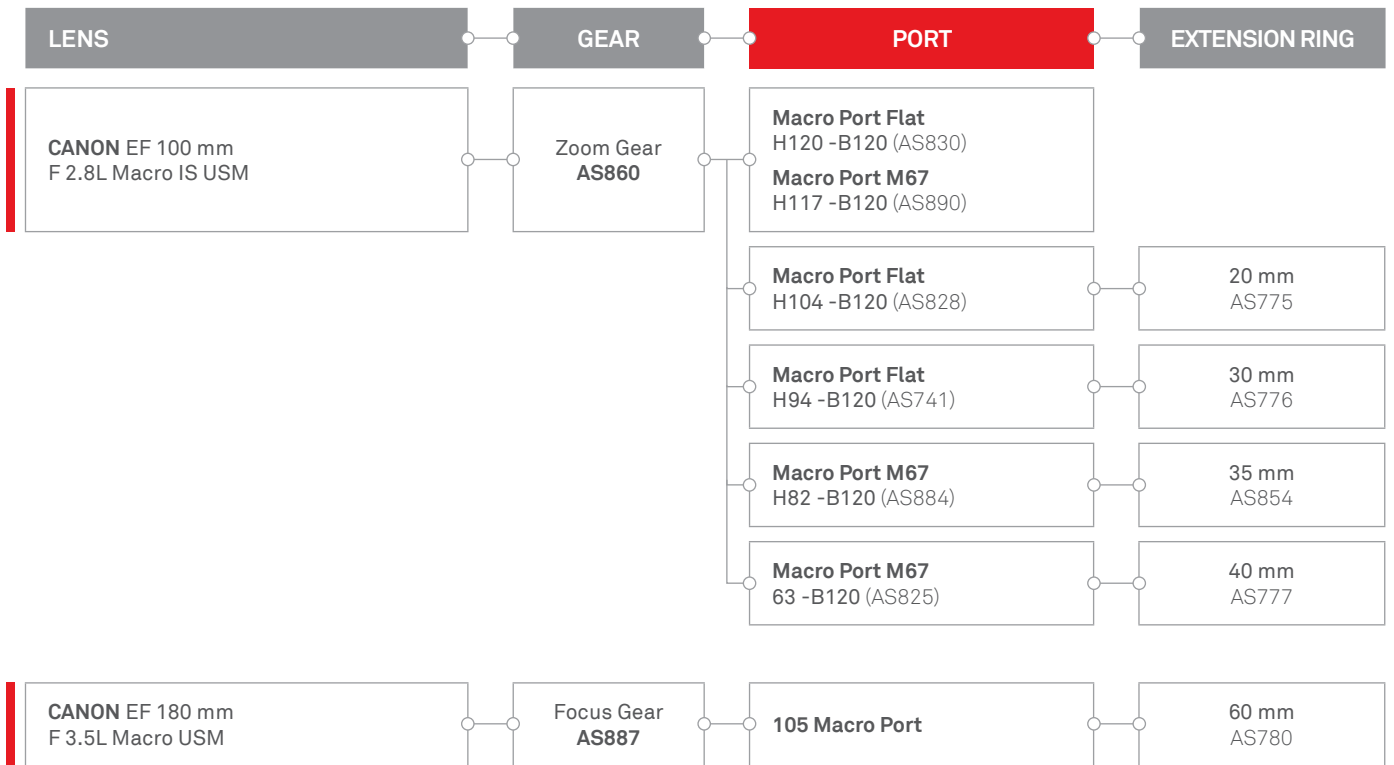

PORT CHART

ISOTECNIC Srl

Via Milano, 177/B | Castelnuovo del Garda | 37014 | Verona | Italia | Partita IVA 04476140233 | Tel. +39 045.6450480

info@isotecnic.it | www.isotecnic.it

Follow us on